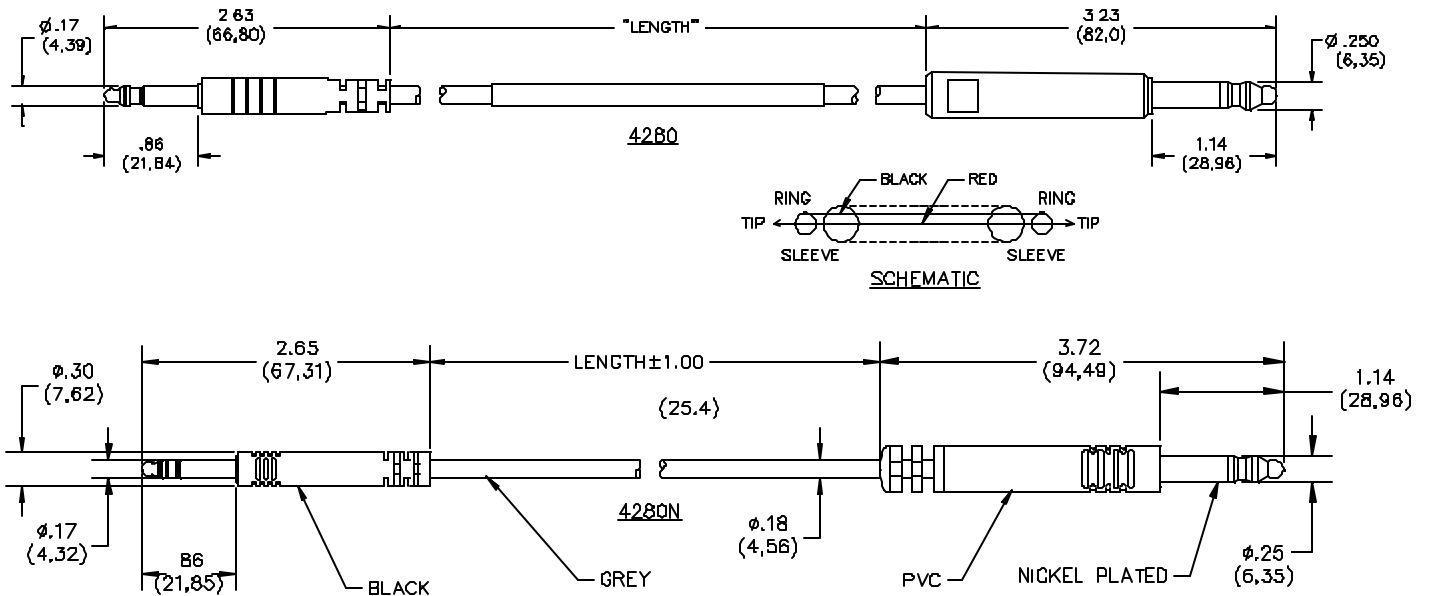

## Model 4280 and 4280N WE=310 (PJ-051) To Bantam Miniature Phone Plug

### MATERIALS:

Plugs – (4280) Brass, unplated

(4280N) Brass, nickel plated

Cable – 2 Conductor shielded twisted pair, PVC jacket and insulation

### ORDERING INFORMATION: Model 4280 or 4280N-XX

XX = Length in inches

Standard Lengths 36" (914 mm), 48" (1219 mm), 60" (1520 mm)

All dimensions are in inches. Tolerances (except noted): .xx = ±.02" (.51 mm), .xxx = ±.005" (.127 mm).