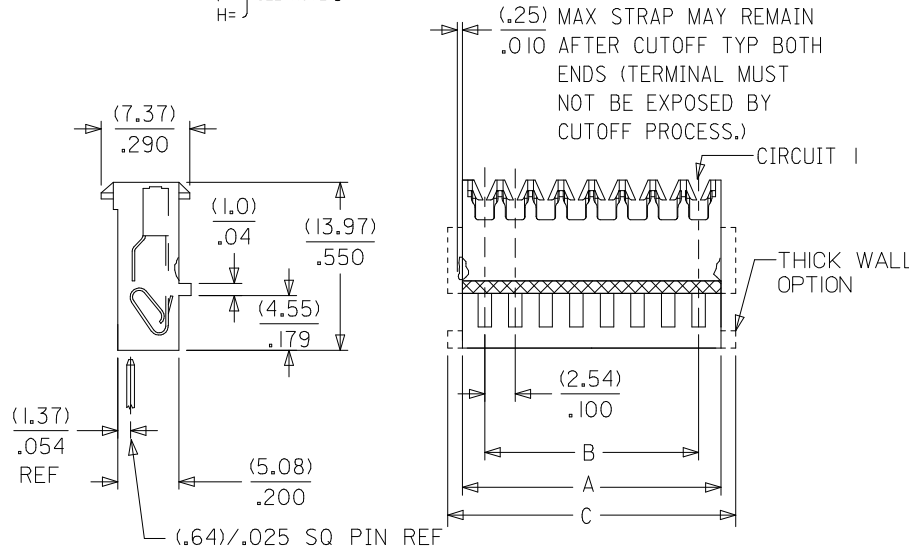

1. MATERIAL: UNFILLED NYLON, UL94V-2, MOLDED MATERIAL (CLEAR)
2. FINISH:
   - (102) OVERALL TIN: (0.00508)/(0.00200 MIN OVER (0.00254)/(0.00100 MIN COPPER.
   - (208) SELECT GOLD: (0.00038)/(0.00015 MIN, * SELECT TIN: (0.00254)/(0.00100 MIN, OVERALL NICKEL UNDERPLATE: (0.00127)/(0.00050 MIN.
   - (228) SELECT GOLD: (0.00076)/(0.00030 MIN, * SELECT TIN: (0.00254)/(0.00100 MIN, OVERALL NICKEL UNDERPLATE: (0.00127)/(0.00050 MIN.
   - (501) OVERALL GOLD: (0.00051)/(0.00020 MIN OVER (0.00076)/(0.00030 MIN NICKEL
   - (502) OVERALL GOLD: (0.00051)/(0.00020 MIN OVER (0.00127)/(0.00050 MIN NICKEL.
   - (503) OVERALL GOLD: (0.00076)/(0.00030 MIN OVER (0.00127)/(0.00050 MIN NICKEL.
   - (P909) OVERALL TIN: (0.00254)/(0.00100 MIN. *THE PRIMARY SHIPPING CARTON WILL BE LABELED COMPLIANT TO RoHS DIRECTIVE 2002/95/EC AND ELV ANNEX II OF DIRECTIVE 2000/53/EC*. CARTONS WITHOUT THIS LABEL MAY CONTAIN PRODUCT WITH TIN/LEAD PLATINGS.
3. PRODUCT SPECIFICATION: PS-7720-001
4. PACKAGING: BULK PK-7720-001 SEE CHART
5. THESE HOUSINGS ARE FOR USE WITH SINGLE 22 AWG WIRE TERMINATION ONLY
6. COLOR STRIPE TO RUN LENGTH OF RIB AS SHOWN (SEE CHART FOR COLOR)
7. SEE APPLICATION SPEC SMES-7720-0002 FOR ADDITIONAL INFORMATION.
8. WIRE SPECIFICATIONS: SEE SMES-7720-0002 (INSUL. DIA (1.52)/(0.060 MAX)
   - SLOT SIZE A FOR USE WITH: 26 AWG SOLID, STRANDED TINNED
   - SLOT SIZE H FOR USE WITH: 28 AWG SOLID, STRANDED TINNED, AND STRANDED TOPCOAT
   - SLOT SIZE F FOR USE WITH: 24 AWG SOLID, STRANDED TINNED, AND STRANDED TOPCOAT
   - SLOT SIZE E FOR USE WITH: 22 AWG STRANDED TINNED
9. THIS PART CONFORMS TO CLASS B REQUIREMENTS OF COSMETIC SPECIFICATION PS-45499-002.

NO OF CKTS	DIM A	DIM B	DIM C
2	(5.44) .214	(2.54) .100	(7.59) .299
3	(7.98) .314	(5.08) .200	(10.13) .399
4	(10.52) .414	(7.62) .300	(12.67) .499
5	(13.06) .514	(10.16) .400	(15.21) .599
6	(15.60) .614	(12.70) .500	(17.75) .699
7	(18.14) .714	(15.24) .600	(20.29) .799
8	(20.68) .814	(17.78) .700	(22.83) .899
9	(23.22) .914	(20.30) .800	(25.37) .999
10	(25.76) 1.014	(22.86) .900	(27.91) 1.099
11	(28.30) 1.114	(25.40) 1.000	(30.45) 1.199
12	(30.84) 1.214	(27.94) 1.100	(32.99) 1.299
13	(33.38) 1.314	(30.48) 1.200	(35.53) 1.399
14	(35.92) 1.414	(33.02) 1.300	(38.07) 1.499
15	(38.46) 1.514	(35.56) 1.400	(40.61) 1.599
16	(41.00) 1.614	(38.10) 1.500	(43.15) 1.699
17	(43.54) 1.714	(40.64) 1.600	(45.69) 1.799
18	(46.08) 1.814	(43.18) 1.700	(48.23) 1.899
19	(48.62) 1.914	(45.72) 1.800	(50.77) 1.999
20	(51.16) 2.014	(48.26) 1.900	(53.31) 2.099
21	(53.70) 2.114	(50.80) 2.000	(55.85) 2.199
22	(56.24) 2.214	(53.34) 2.100	(58.39) 2.299
23	(58.78) 2.314	(55.88) 2.200	(60.93) 2.399
24	(61.32) 2.414	(58.42) 2.300	(63.47) 2.499
25	(63.86) 2.514	(60.96) 2.400	(66.01) 2.599
26	(66.40) 2.614	(63.50) 2.500	(68.55) 2.699
27	(68.94) 2.714	(66.04) 2.600	(71.09) 2.799
28	(71.48) 2.814	(68.58) 2.700	(73.63) 2.899

CORRECT HSG. NO.'S EC NO: UCP2009-2291 DRWN:MKIPPER 2009/04/16 CHKD:SSOUSEK 2009/04/17 APPR:FSM:TH 2009/04/17	QUALITY SYMBOLS ▽=0 ◁=0	DESCRIPTION	REV	BA

GENERAL TOLERANCES (UNLESS SPECIFIED)		
	mm	INCH
4 PLACES	± .005	± .0002
3 PLACES	± .004	± .00015
2 PLACES	± .003	± .0001
1 PLACE	± .002	± .00005
ANGULAR ±1/2°		
DRAFT WHERE APPLICABLE MUST REMAIN WITHIN DIMENSIONS		

DIMENSION STYLE		SCALE	DESIGN UNITS	THIRD ANGLE PROJECTION
MM/IN		---	INCH	☉
DRAWN BY	DATE	TITLE		
SAMIEC	2004/04/13	KK 100 IDT CONNECTOR ASSEMBLY		
CHECKED BY	DATE	MATERIAL NO.		
SAMIEC	2004/04/13	SD-7720-001		
APPROVED BY	DATE	DOCUMENT NO.		
MARGULIS	2004/04/13	SEE CHART		
MATERIAL NO.		SHEET NO.		
SEE CHART		1 OF *		

MOLEX INCORPORATED		SHEET NO.	
SD-7720-001		1 OF *