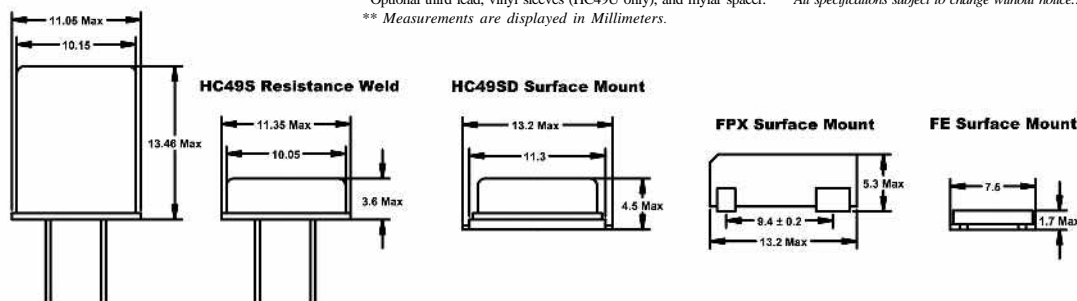

STANDARD CRYSTALS

HC49U Resistance Weld

- Inventory Support
- Standard Packages
- Lowest Pricing
- Fox Quality
- Technical Support

FOX STANDARD SPECIFICATIONS				
PARAMETER	HC49U*	HC49S/49SD	FPX	FE
Frequency Tolerance @ 25°C	±30PPM	±30PPM	±50PPM	±50PPM
Frequency Stability	±50PPM	±50PPM	±100PPM	±50PPM
Operating Temperature Range	-20°C ~ +70°C	-20°C ~ +70°C	-10°C ~ +70°C	-10°C ~ +60°C

*Optional third lead, vinyl sleeves (HC49U only), and mylar spacer. All specifications subject to change without notice.
** Measurements are displayed in Millimeters.

Please Refer To Specification Sheets For Details