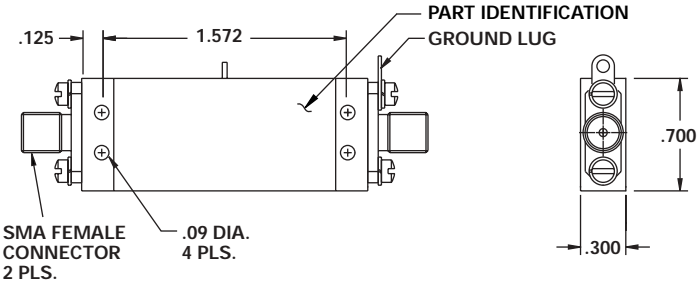

MODEL NO.  
DAMB6435-X

Broadband Amplifier

FEATURES

- 4 - 8 GHz
- SMA Connectors
- 1.5 dB NF
- Gain Flatness  $\pm 1.75$  dB

AMP

GUARANTEED PERFORMANCE

Model Number	Noise Figure	Gain	Gain Flatness	Output Power P/1 dB	IP3	VSWR	DC Current At 15V
(Frequency Range: 4 - 8 GHz)	(dB Max)	(dB Min)	( $\pm$ dB)		(dBm Typ)	(Max)	(mA Nom)
DAMB6435-1	2.5	32	1.75	30	40	2.0:1	830
DAMB6435-2	1.6	50	2.0	27	37	2.0:1	600
DAMB6435-3	1.5	52	2.0	20	30	2.0:1	230
DAMB6435-4	1.6	52	2.0	24	34	2.0:1	350
DAMB6435-5	1.5	53	2.0	10	20	2.0:1	180
DAMB6435-6	1.5	53	2.0	15	25	2.0:1	210