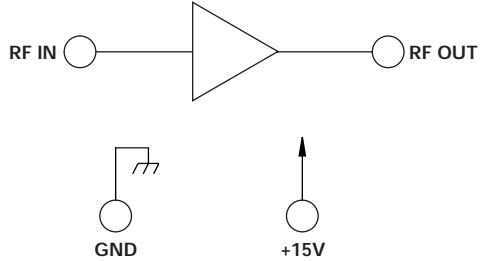

MODEL NO.  
DAMB6435-X

Broadband Amplifier

FEATURES

- 4 - 8 GHz
- SMA Connectors
- 1.5 dB NF
- Gain Flatness  $\pm 1.75$  dB

AMP

GUARANTEED PERFORMANCE

Model Number	Noise Figure	Gain	Gain Flatness	Output Power P/1 dB	IP3	VSWR	DC Current At 15V
(Frequency Range: 4 - 8 GHz)	(dB Max)	(dB Min)	( $\pm$ dB)		(dBm Typ)	(Max)	(mA Nom)
DAMB6435-1	2.5	32	1.75	30	40	2.0:1	830
DAMB6435-2	1.6	50	2.0	27	37	2.0:1	600
DAMB6435-3	1.5	52	2.0	20	30	2.0:1	230
DAMB6435-4	1.6	52	2.0	24	34	2.0:1	350
DAMB6435-5	1.5	53	2.0	10	20	2.0:1	180
DAMB6435-6	1.5	53	2.0	15	25	2.0:1	210