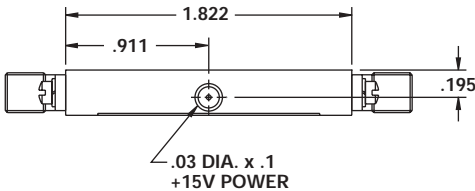

MODEL NO.  
DAMB6435-X

Broadband Amplifier

FEATURES

- 4 - 8 GHz
- SMA Connectors
- 1.5 dB NF
- Gain Flatness  $\pm 1.75$  dB

AMP

GUARANTEED PERFORMANCE

Model Number	Noise Figure	Gain	Gain Flatness	Output Power P/1 dB	IP3	VSWR	DC Current At 15V
(Frequency Range: 4 - 8 GHz)	(dB Max)	(dB Min)	( $\pm$ dB)		(dBm Typ)	(Max)	(mA Nom)
DAMB6435-1	2.5	32	1.75	30	40	2.0:1	830
DAMB6435-2	1.6	50	2.0	27	37	2.0:1	600
DAMB6435-3	1.5	52	2.0	20	30	2.0:1	230
DAMB6435-4	1.6	52	2.0	24	34	2.0:1	350
DAMB6435-5	1.5	53	2.0	10	20	2.0:1	180
DAMB6435-6	1.5	53	2.0	15	25	2.0:1	210