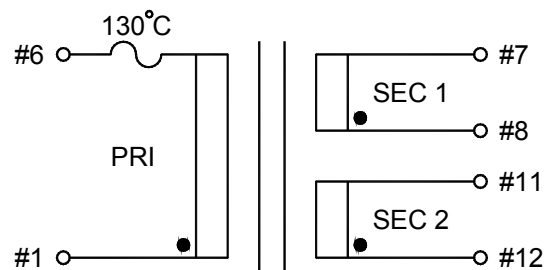

STANDARD  
ENCAPSULATED  
TRANSFORMER

Fig F

Fig G

Fig H

Empty pin shall be omitted if necessary.

Single Output

Double Output

Series	Dimension (mm)										
	A	B	C	D	E	F	G	H	I	J	K
8.0 (VA)	53.0	45.0	35.5	4.0	0.64x0.64	5.0	27.5	Ø4.2	67.0	60.5	10.0
10 (VA)	53.0	45.0	35.5	4.0	0.64x0.64	5.0	27.5	Ø4.2	59.0	52.5	10.0
Tolerance (mm)	Max.	Max.	Max.	±1.0	±0.1	±0.2	±0.5	±0.2	Max.	±0.5	±0.5

STANDARD  
ENCAPSULATED  
TRANSFORMER

Fig I

Fig J

Empty pin shall be omitted if necessary.

Series	Dimension (mm)											
	A	B	C	D	E	F	G	H	I	J	K	L
16 (VA)	58.5	49.5	40.0	4.0	0.64x0.64	5.0	30.0	∅4.2	76.5	65.0	10.0	37.5
Tolerance (mm)	Max.	Max.	Max.	±1.0	±0.1	±0.2	±0.5	±0.2	Max.	±0.5	±0.5	±0.5