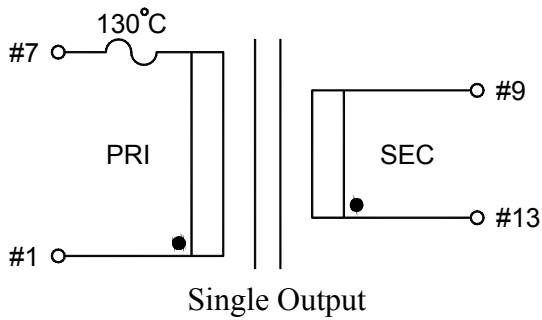

STANDARD  
ENCAPSULATED  
TRANSFORMER

Fig I

Fig J

Empty pin shall be omitted if necessary.

Series	Dimension (mm)											
	A	B	C	D	E	F	G	H	I	J	K	L
16 (VA)	58.5	49.5	40.0	4.0	0.64x0.64	5.0	30.0	∅4.2	76.5	65.0	10.0	37.5
Tolerance (mm)	Max.	Max.	Max.	±1.0	±0.1	±0.2	±0.5	±0.2	Max.	±0.5	±0.5	±0.5