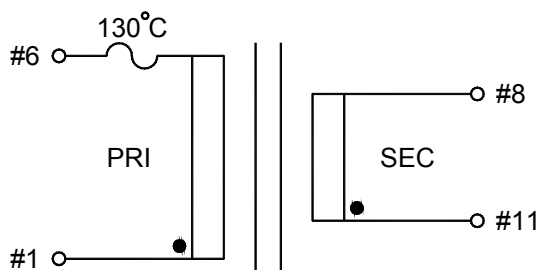

Series	Dimension (mm)											Fig
	A	B	C	D	E	F	G	H	I	J	K	
3.2 (VA)	41.5	35.5	28.5	4.0	0.64x0.64	5.0	25.0	--	--	--	--	B
4.0 (VA)	41.5	35.5	28.5	4.0	0.64x0.64	5.0	25.0	--	--	--	--	
5.0 (VA)	45.5	38.5	33.5	4.0	0.64x0.64	5.0	25.0	4.2	64.0	55.0	10.0	C, D, E
Tolerance (mm)	Max.	Max.	Max.	±1.0	±0.1	±0.2	±0.5	±0.2	Max	±0.5	±0.5	

STANDARD  
ENCAPSULATED  
TRANSFORMER

Fig F

Fig G

Fig H

Empty pin shall be omitted if necessary.

Single Output

Double Output

Series	Dimension (mm)										
	A	B	C	D	E	F	G	H	I	J	K
8.0 (VA)	53.0	45.0	35.5	4.0	0.64x0.64	5.0	27.5	Ø4.2	67.0	60.5	10.0
10 (VA)	53.0	45.0	35.5	4.0	0.64x0.64	5.0	27.5	Ø4.2	59.0	52.5	10.0
Tolerance (mm)	Max.	Max.	Max.	±1.0	±0.1	±0.2	±0.5	±0.2	Max.	±0.5	±0.5

STANDARD  
ENCAPSULATED  
TRANSFORMER

Fig I

Fig J

Empty pin shall be omitted if necessary.

Series	Dimension (mm)											
	A	B	C	D	E	F	G	H	I	J	K	L
16 (VA)	58.5	49.5	40.0	4.0	0.64x0.64	5.0	30.0	∅4.2	76.5	65.0	10.0	37.5
Tolerance (mm)	Max.	Max.	Max.	±1.0	±0.1	±0.2	±0.5	±0.2	Max.	±0.5	±0.5	±0.5