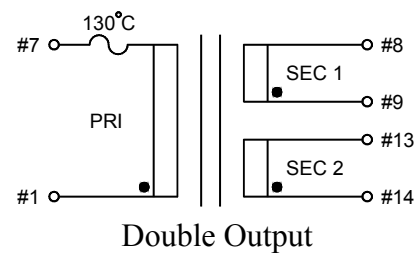

STANDARD  
ENCAPSULATED  
TRANSFORMER

Fig K

Empty pin shall be omitted if necessary.

Series	Dimension (mm)											
	A	B	C	D	E	F	G	H	I	J	K	L
20 (VA)	67.0	56.0	46.5	4.0	∅0.8	5.0	32.5	∅4.2	82.5	72.5	11.2	43.5
22 (VA)	67.0	56.0	46.5	4.0	∅0.8	5.0	32.5	∅4.2	82.5	72.5	11.2	43.5
25 (VA)	67.0	56.0	46.5	4.0	∅0.8	5.0	32.5	∅4.2	82.5	72.5	11.2	43.5
Tolerance (mm)	Max.	Max.	Max.	±1.0	±0.1	±0.2	±0.5	±0.2	Max.	±0.5	±0.5	±0.5

Fig L

Empty pin shall be omitted if necessary.

Series	Dimension (mm)											
	A	B	C	D	E	F	G	H	I	J	K	L
30 (VA)	72.5	61.0	50.0	4.0	∅0.8	5.0	35.0	∅4.2	88.0	77.5	10.8	47.5
36 (VA)	72.5	61.0	50.0	4.0	∅0.8	5.0	35.0	∅4.2	88.0	77.5	10.8	47.5
Tolerance (mm)	Max.	Max.	Max.	±1.0	±0.1	±0.2	±0.5	±0.2	Max.	±0.5	±0.5	±0.5