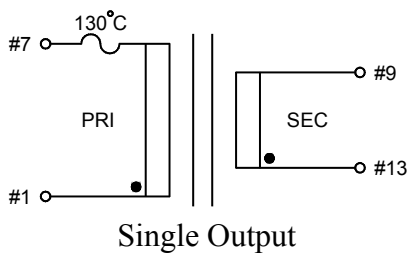

STANDARD  
ENCAPSULATED  
TRANSFORMER

Fig K

Empty pin shall be omitted if necessary.

Series	Dimension (mm)											
	A	B	C	D	E	F	G	H	I	J	K	L
20 (VA)	67.0	56.0	46.5	4.0	∅0.8	5.0	32.5	∅4.2	82.5	72.5	11.2	43.5
22 (VA)	67.0	56.0	46.5	4.0	∅0.8	5.0	32.5	∅4.2	82.5	72.5	11.2	43.5
25 (VA)	67.0	56.0	46.5	4.0	∅0.8	5.0	32.5	∅4.2	82.5	72.5	11.2	43.5
Tolerance (mm)	Max.	Max.	Max.	±1.0	±0.1	±0.2	±0.5	±0.2	Max.	±0.5	±0.5	±0.5