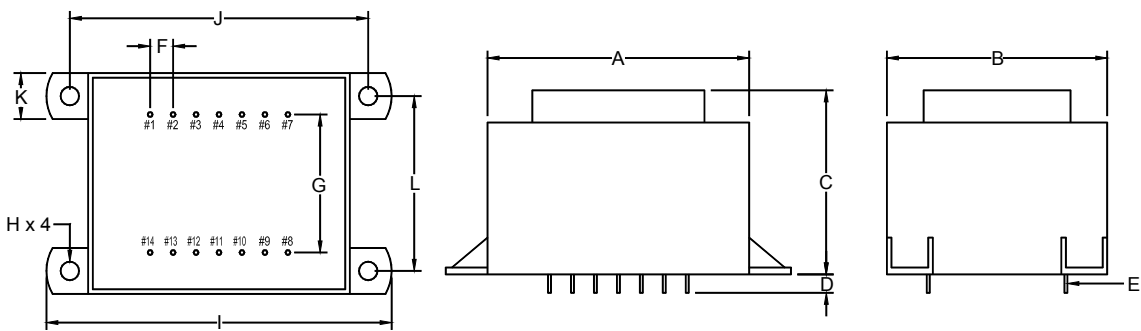

STANDARD  
ENCAPSULATED  
TRANSFORMER

Fig I

Fig J

Empty pin shall be omitted if necessary.

Series	Dimension (mm)											
	A	B	C	D	E	F	G	H	I	J	K	L
16 (VA)	58.5	49.5	40.0	4.0	0.64x0.64	5.0	30.0	∅4.2	76.5	65.0	10.0	37.5
Tolerance (mm)	Max.	Max.	Max.	±1.0	±0.1	±0.2	±0.5	±0.2	Max.	±0.5	±0.5	±0.5