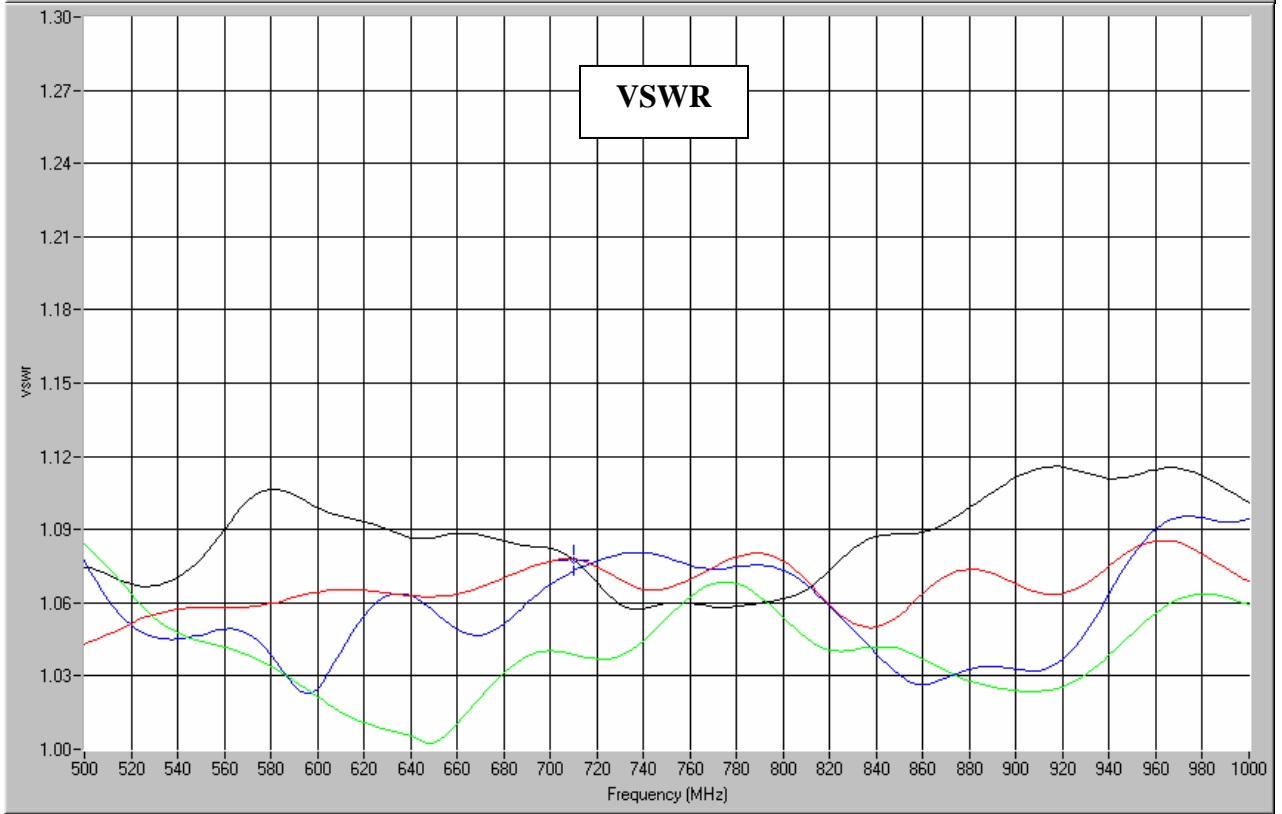

#### Features

- Military Grade
- 0.5 – 1.0 GHz
- 2-Way power Split
- 180 Degree
- Stainless Steel Connectors
- Rugged Aluminum Housing
- Low VSWR
- Meets MIL-E-5400 Class 3 Requirements

#### Outline Drawing

Electrical and Mechanical Specifications subject to change without notice.

Typical Test Data Plots

USA/Canada: (315) 432-8909  
 Toll Free: (800) 411-6596  
 Europe: +44 2392-232392

### Typical Test Data Plots