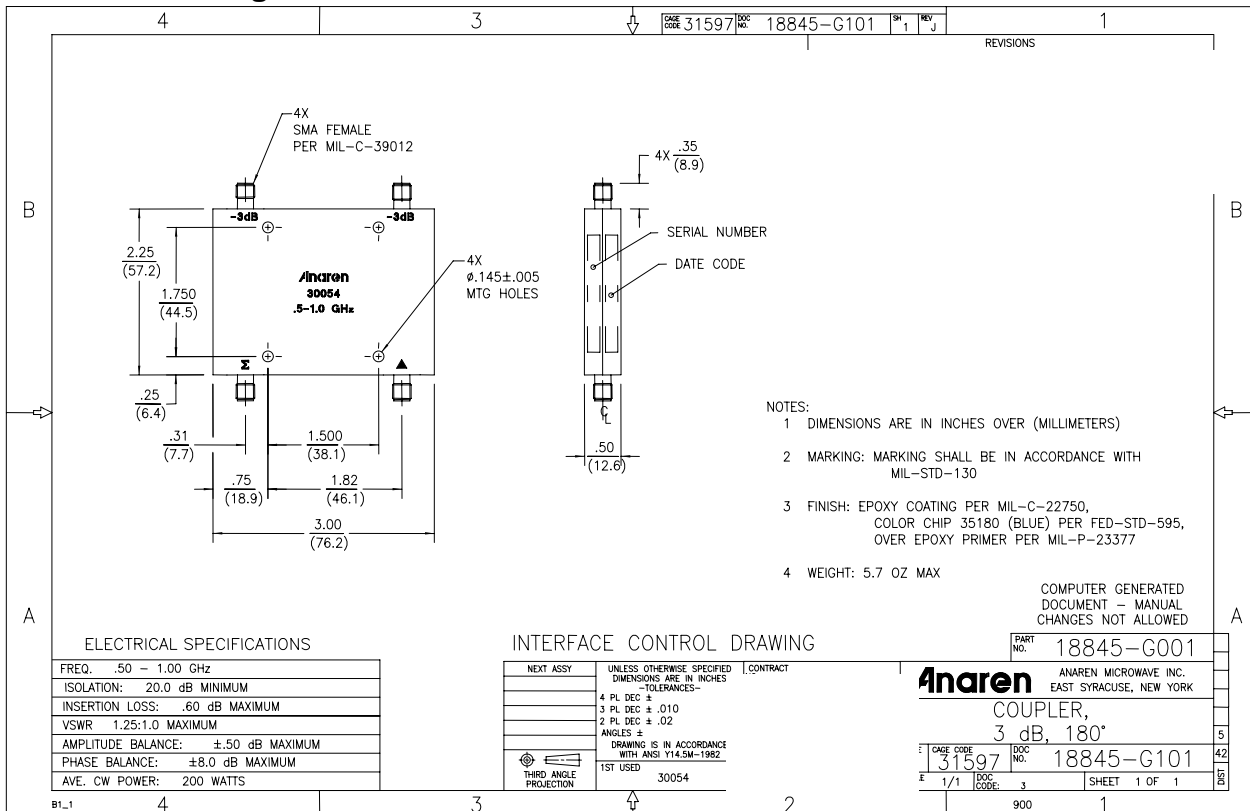

#### Features

- Military Grade
- 0.5 – 1.0 GHz
- 2-Way power Split
- 180 Degree
- Stainless Steel Connectors
- Rugged Aluminum Housing
- Low VSWR
- Meets MIL-E-5400 Class 3 Requirements

#### Outline Drawing

Electrical and Mechanical Specifications subject to change without notice.

Typical Test Data Plots

USA/Canada: (315) 432-8909  
 Toll Free: (800) 411-6596  
 Europe: +44 2392-232392

### Typical Test Data Plots