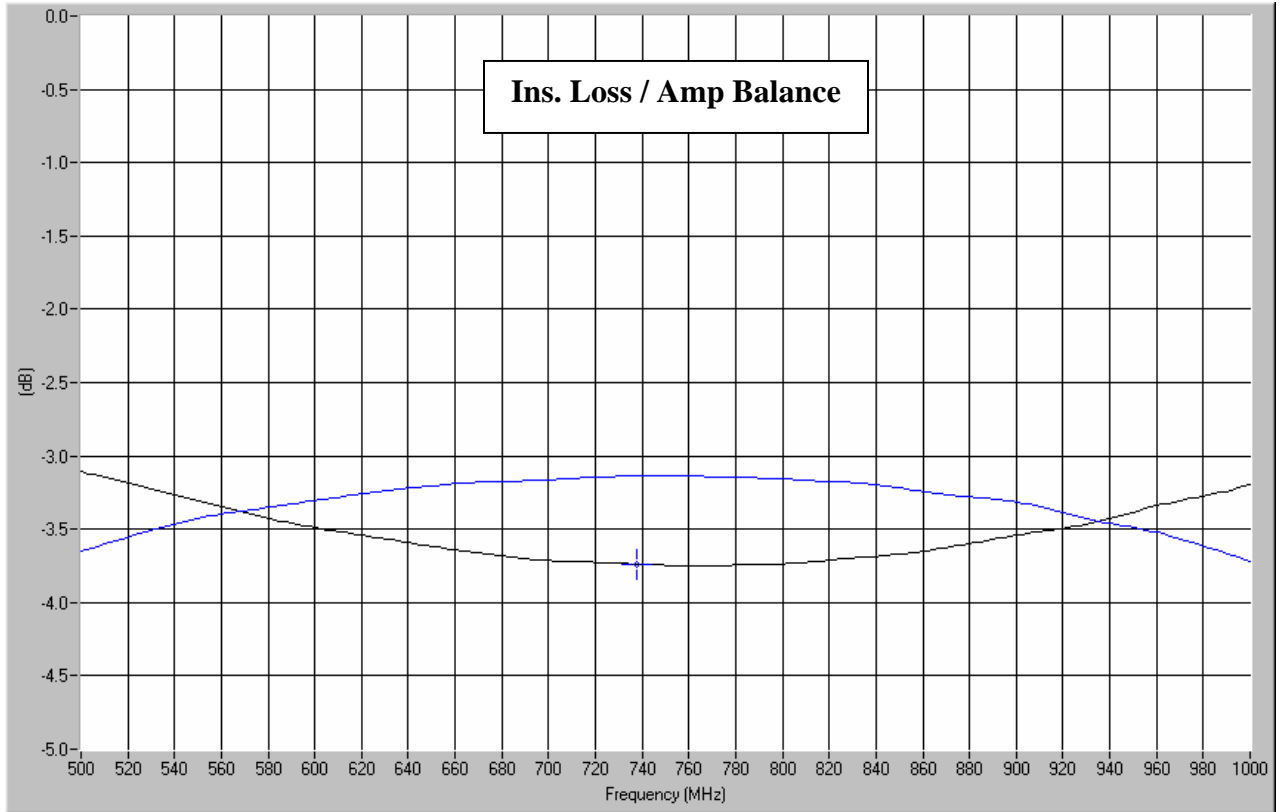

Typical Test Data Plots

USA/Canada: (315) 432-8909
Toll Free: (800) 411-6596
Europe: +44 2392-232392