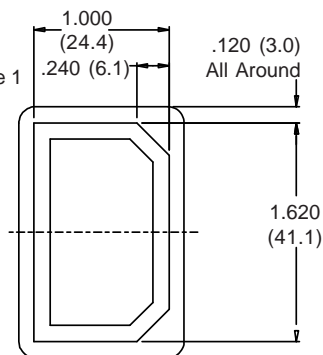

780-522 "Marshal Bean" Protective Rubber Cover Universal PLUG Cover for ARINC Series 400

*"To Protect
and to Serve"*

**Plastic Tie Strap:
Type WS**

**TABLE I:
ATTACHMENT
TYPE**

Dash No.	E Dia ±.010 (0.3)
00	No Terminal
01	.140 (3.6)
02	.182 (4.6)
03	.191 (4.9)
04	.197 (5.0)
05	.167 (4.2)
06	.125 (3.2)
07	.218 (5.5)
09	.156 (4.0)
WS	With Strap
SK	Slip Knot

NOTES:

1. Cover identified in area shown.
2. Metric dimensions (mm) are indicated in parentheses.
3. This series of covers is similar to Bean Rubber Mfg. Co. BP-DPX34R-WC equivalent to 780-522-DPX34RG12-09.