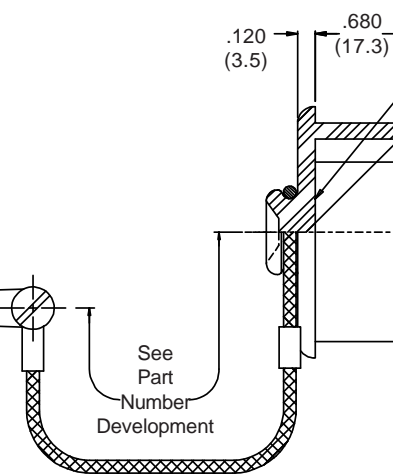

780-522 "Marshal Bean" Protective Rubber Cover Universal PLUG Cover for ARINC Series 400

*"To Protect
and to Serve"*

**Plastic Tie Strap:
Type WS**

**TABLE I:
ATTACHMENT
TYPE**

Dash No.	E Dia ±.010 (0.3)
00	No Terminal
01	.140 (3.6)
02	.182 (4.6)
03	.191 (4.9)
04	.197 (5.0)
05	.167 (4.2)
06	.125 (3.2)
07	.218 (5.5)
09	.156 (4.0)
WS	With Strap
SK	Slip Knot

NOTES:

1. Cover identified in area shown.
2. Metric dimensions (mm) are indicated in parentheses.
3. This series of covers is similar to Bean Rubber Mfg. Co. BP-DPX34R-WC equivalent to 780-522-DPX34RG12-09.