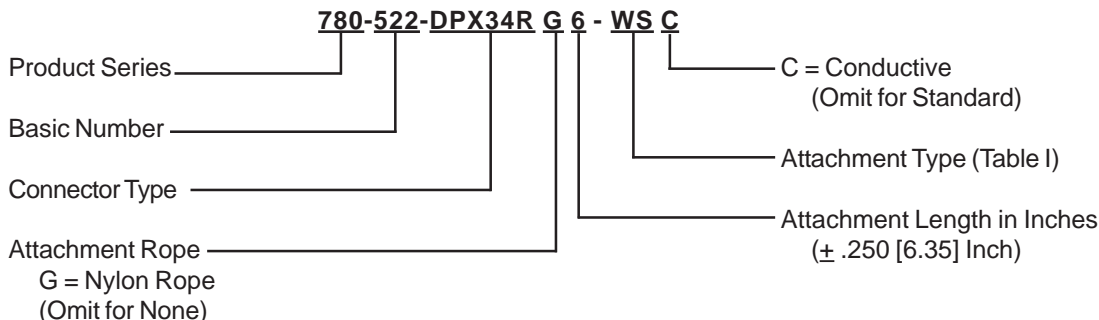

780-522 "Marshal Bean" Protective Rubber Cover Universal PLUG Cover for ARINC Series 400

*"To Protect
and to Serve"*

**Plastic Tie Strap:
Type WS**

**TABLE I:
ATTACHMENT
TYPE**

Dash No.	E Dia ±.010 (0.3)
00	No Terminal
01	.140 (3.6)
02	.182 (4.6)
03	.191 (4.9)
04	.197 (5.0)
05	.167 (4.2)
06	.125 (3.2)
07	.218 (5.5)
09	.156 (4.0)
WS	With Strap
SK	Slip Knot

NOTES:

1. Cover identified in area shown.
2. Metric dimensions (mm) are indicated in parentheses.
3. This series of covers is similar to Bean Rubber Mfg. Co. BP-DPX34R-WC equivalent to 780-522-DPX34RG12-09.