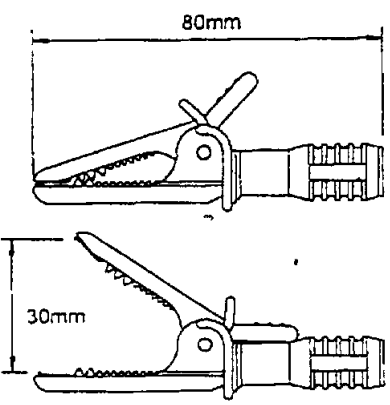

100-183 | +195

Item 1

Modular 'Wide body' Test Prod. Rating 10A
 4mm diameter lantern style tip with point
 To fit All fixed shroud full safety 4mm patch cords
 BS EN61010-2-031 1000V CATEGORY III

AMP Part No.	Reference	Insulation	Tip Length	Colour
0-1249775-1	0120050	Grilamide	18mm	Black
0-1249775-2	0120051	Grilamide	18mm	Red
0-1249775-3	0120053	Grilamide	18mm	Green
0-1249775-4	0120052	Grilamide	18mm	Blue

Electrical Alligator Clip Rating 10A
 Fully insulated - Wide jaw opening 30mm.
 To fit All fixed shroud full safety 4mm patch cords
 BS EN61010-2-031 600V CATEGORY III or
 BS EN61010-2-031 1000V CATEGORY II

AMP Part No.	Reference	Insulation	Jaw Opening	Colour
0-1248751-1	0120984	Grilamide	30mm	Black
0-1248751-2	0120985	Grilamide	30mm	Red
0-1248751-3	0120011	Grilamide	30mm	Green
0-1248751-4	0120013	Grilamide	30mm	Blue
0-1248751-5	0120010	Grilamide	30mm	Yellow

Item 3

Electronic Sprung Hook. Rating 10A
 Fully insulated - To grip wires down to 0.1mm diameter.
 To fit All fixed shroud full safety 4mm patch cords.
 BS EN61010-2-031 1000V CATEGORY III

AMP Part No.	Reference	Insulation	Hook Opening	Colour
0-1248755-1	0120063	Grilamide	5mm	Black
0-1248755-2	0120064	Grilamide	5mm	Red
0-1248755-3	0120046	Grilamide	5mm	Green
0-1248755-4	0120047	Grilamide	5mm	Blue
0-1248755-5	0120045	Grilamide	5mm	Yellow