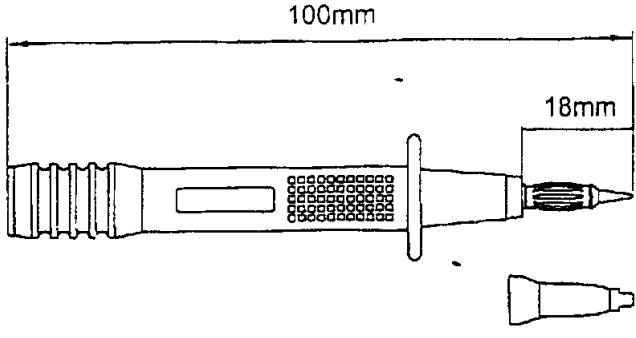

100-183 | +195

Item 1

Modular 'Wide body' Test Prod. Rating 10A
 4mm diameter lantern style tip with point
 To fit All fixed shroud full safety 4mm patch cords
 BS EN61010-2-031 1000V CATEGORY III

AMP Part No.	Reference	Insulation	Tip Length	Colour
0-1249775-1	0120050	Grilamide	18mm	Black
0-1249775-2	0120051	Grilamide	18mm	Red
0-1249775-3	0120053	Grilamide	18mm	Green
0-1249775-4	0120052	Grilamide	18mm	Blue

Electrical Alligator Clip Rating 10A
 Fully insulated - Wide jaw opening 30mm.
 To fit All fixed shroud full safety 4mm patch cords
 BS EN61010-2-031 600V CATEGORY III or
 BS EN61010-2-031 1000V CATEGORY II

AMP Part No.	Reference	Insulation	Jaw Opening	Colour
0-1248751-1	0120984	Grilamide	30mm	Black
0-1248751-2	0120985	Grilamide	30mm	Red
0-1248751-3	0120011	Grilamide	30mm	Green
0-1248751-4	0120013	Grilamide	30mm	Blue
0-1248751-5	0120010	Grilamide	30mm	Yellow

Item 3

Electronic Sprung Hook. Rating 10A
 Fully insulated - To grip wires down to 0.1mm diameter.
 To fit All fixed shroud full safety 4mm patch cords.
 BS EN61010-2-031 1000V CATEGORY III

AMP Part No.	Reference	Insulation	Hook Opening	Colour
0-1248755-1	0120063	Grilamide	5mm	Black
0-1248755-2	0120064	Grilamide	5mm	Red
0-1248755-3	0120046	Grilamide	5mm	Green
0-1248755-4	0120047	Grilamide	5mm	Blue
0-1248755-5	0120045	Grilamide	5mm	Yellow