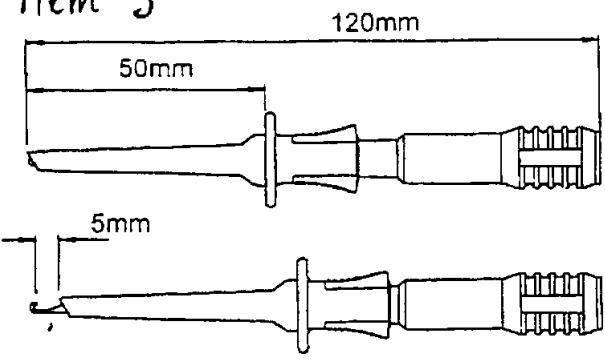

100-183 | +195

Item 1

Modular 'Wide body' Test Prod. Rating 10A
 4mm diameter lantern style tip with point
 To fit All fixed shroud full safety 4mm patch cords
 BS EN61010-2-031 1000V CATEGORY III

AMP Part No.	Reference	Insulation	Tip Length	Colour
0-1249775-1	0120050	Grilamide	18mm	Black
0-1249775-2	0120051	Grilamide	18mm	Red
0-1249775-3	0120053	Grilamide	18mm	Green
0-1249775-4	0120052	Grilamide	18mm	Blue

Electrical Alligator Clip Rating 10A
 Fully insulated - Wide jaw opening 30mm.
 To fit All fixed shroud full safety 4mm patch cords
 BS EN61010-2-031 600V CATEGORY III or
 BS EN61010-2-031 1000V CATEGORY II

AMP Part No.	Reference	Insulation	Jaw Opening	Colour
0-1248751-1	0120984	Grilamide	30mm	Black
0-1248751-2	0120985	Grilamide	30mm	Red
0-1248751-3	0120011	Grilamide	30mm	Green
0-1248751-4	0120013	Grilamide	30mm	Blue
0-1248751-5	0120010	Grilamide	30mm	Yellow

Item 3

Electronic Sprung Hook. Rating 10A
 Fully insulated - To grip wires down to 0.1mm diameter.
 To fit All fixed shroud full safety 4mm patch cords.
 BS EN61010-2-031 1000V CATEGORY III

AMP Part No.	Reference	Insulation	Hook Opening	Colour
0-1248755-1	0120063	Grilamide	5mm	Black
0-1248755-2	0120064	Grilamide	5mm	Red
0-1248755-3	0120046	Grilamide	5mm	Green
0-1248755-4	0120047	Grilamide	5mm	Blue
0-1248755-5	0120045	Grilamide	5mm	Yellow