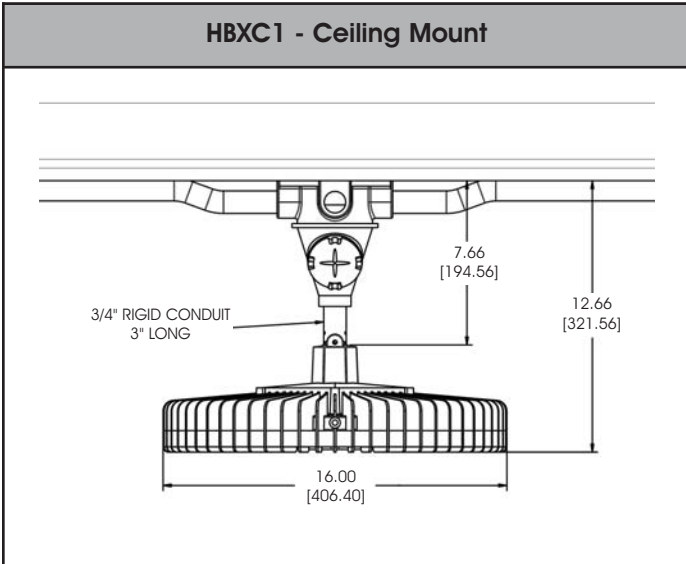

SafeSite® Series LED High Bay

Mounting Options & Accessories

Dialight reserves the right to make changes at any time in order to supply the best product possible.
The most current version of this document will always be available at:
www.dialight.com/Assets/Brochures_And_Catalogs/Illumination/MDTFHZCHB001.pdf

MDTFHZCHB001_D