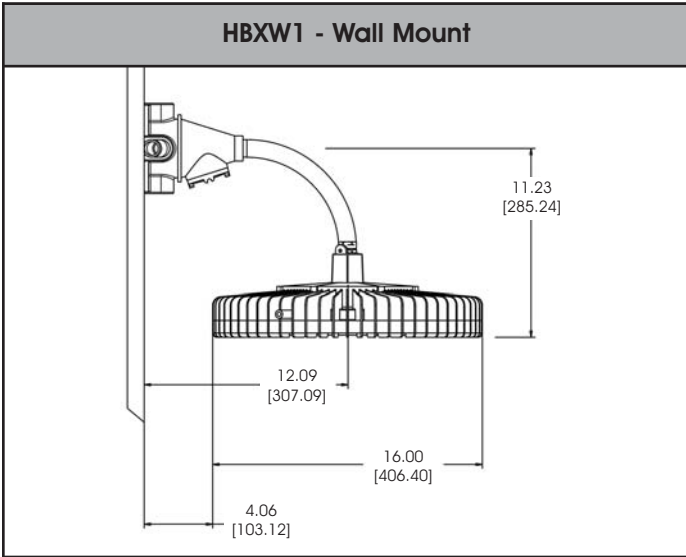

SafeSite® Series LED High Bay

Mounting Options & Accessories

Dialight reserves the right to make changes at any time in order to supply the best product possible.
The most current version of this document will always be available at:
www.dialight.com/Assets/Brochures_And_Catalogs/Illumination/MDTFHZCHB001.pdf

MDTFHZCHB001_D