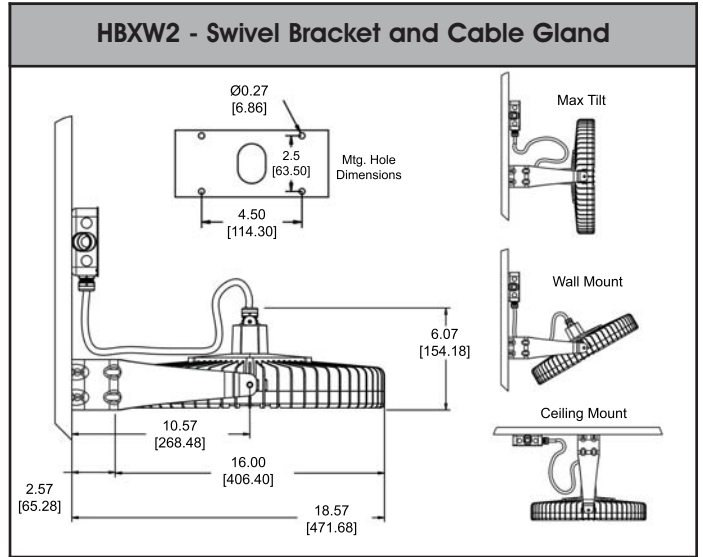

SafeSite® Series LED High Bay

Mounting Options & Accessories

Dialight reserves the right to make changes at any time in order to supply the best product possible.
The most current version of this document will always be available at:
www.dialight.com/Assets/Brochures_And_Catalogs/Illumination/MDTFHZCHB001.pdf

MDTFHZCHB001_D