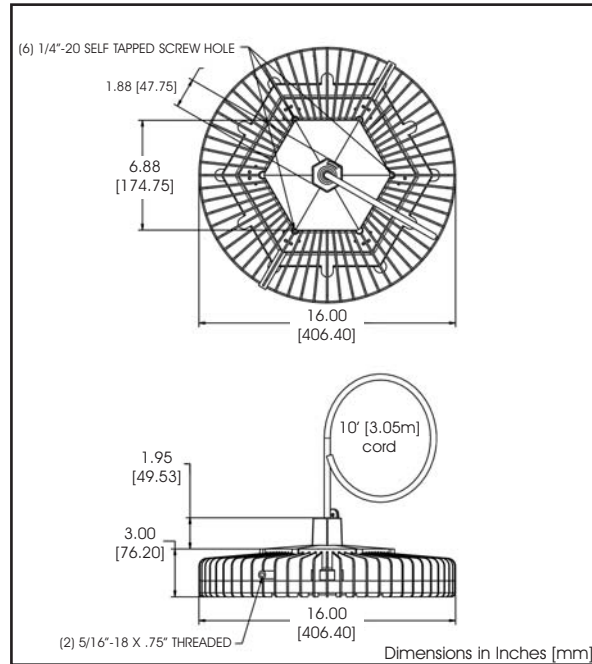

SafeSite® Series LED High Bay

Mechanical Drawing

Mounting Options & Accessories

	Part Number	Description	Kit Includes	CID2	CID1
	No Part Number	Pendant Mount (Conduit supplied by installer)	Conduit supplied by installer	X	X
	HBXW1	Wall Mount	Junction Box Fixture Hanger Cover Rigid Pipe Sweep	X	X
	HBXW2	Swivel Bracket and Cable Gland	Swivel Bracket Bracket to fixture hardware Cable Gland	X	
	HBXC1	Ceiling Mount	Junction Box Fixture Hanger Cover 3" Rigid Pipe	X	X
	HBXCG	Cable Gland	Cable Gland	X