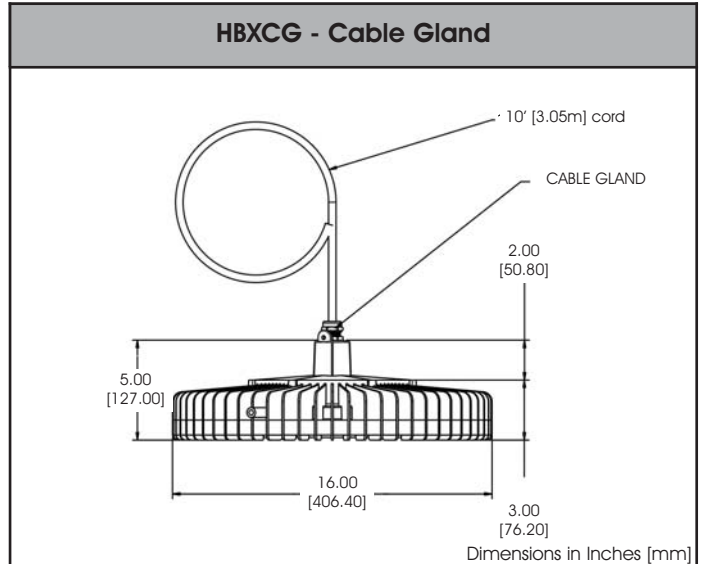

SafeSite® Series LED High Bay

Mounting Options & Accessories

Dialight reserves the right to make changes at any time in order to supply the best product possible.
The most current version of this document will always be available at:
www.dialight.com/Assets/Brochures_And_Catalogs/Illumination/MDTFHZCHB001.pdf

MDTFHZCHB001_D