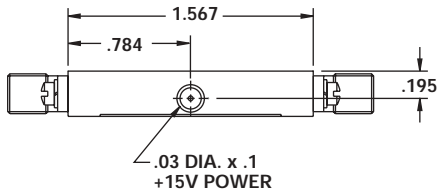

MODEL NO.  
DAMB6434-X

Broadband Amplifier

FEATURES

- 4 - 8 GHz
- SMA Connectors
- 1.5 dB NF
- Gain Flatness  $\pm 1.5$  dB

AMP

GUARANTEED PERFORMANCE

Model Number	Noise Figure	Gain	Gain Flatness	Output Power P/1 dB	IP3	VSWR	DC Current At 15V
(Frequency Range: 4 - 8 GHz)	(dB Max)	(dB Min)	( $\pm$ dB)		(dBm Typ)	(Max)	(mA Nom)
DAMB6434-1	2	37	1.5	27	37	2.0:1	550
DAMB6434-2	1.5	39	1.5	20	30	2.0:1	190
DAMB6434-3	1.6	39	1.5	24	34	2.0:1	300
DAMB6434-4	1.5	40	1.5	10	20	2.0:1	140
DAMB6434-5	1.5	40	1.5	15	25	2.0:1	170