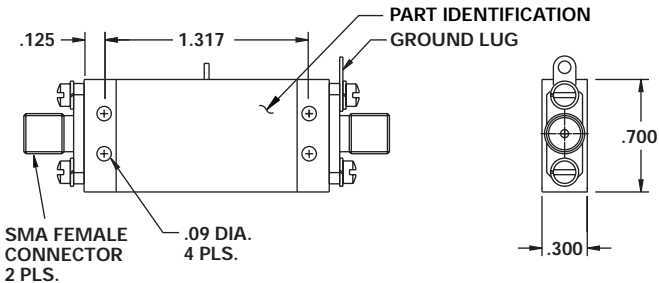

MODEL NO.  
DAMB6434-X

Broadband Amplifier

FEATURES

- 4 - 8 GHz
- SMA Connectors
- 1.5 dB NF
- Gain Flatness  $\pm 1.5$  dB

AMP

GUARANTEED PERFORMANCE

Model Number	Noise Figure	Gain	Gain Flatness	Output Power P/1 dB	IP3	VSWR	DC Current At 15V
(Frequency Range: 4 - 8 GHz)	(dB Max)	(dB Min)	( $\pm$ dB)		(dBm Typ)	(Max)	(mA Nom)
DAMB6434-1	2	37	1.5	27	37	2.0:1	550
DAMB6434-2	1.5	39	1.5	20	30	2.0:1	190
DAMB6434-3	1.6	39	1.5	24	34	2.0:1	300
DAMB6434-4	1.5	40	1.5	10	20	2.0:1	140
DAMB6434-5	1.5	40	1.5	15	25	2.0:1	170