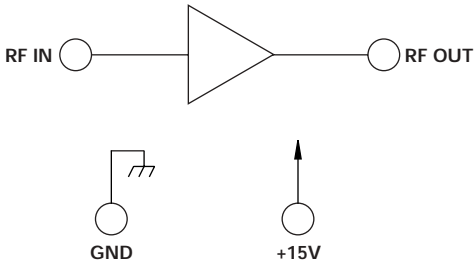

MODEL NO.  
DAMB6434-X

Broadband Amplifier

FEATURES

- 4 - 8 GHz
- SMA Connectors
- 1.5 dB NF
- Gain Flatness  $\pm 1.5$  dB

AMP

GUARANTEED PERFORMANCE

Model Number	Noise Figure	Gain	Gain Flatness	Output Power P/1 dB	IP3	VSWR	DC Current At 15V
(Frequency Range: 4 - 8 GHz)	(dB Max)	(dB Min)	( $\pm$ dB)		(dBm Typ)	(Max)	(mA Nom)
DAMB6434-1	2	37	1.5	27	37	2.0:1	550
DAMB6434-2	1.5	39	1.5	20	30	2.0:1	190
DAMB6434-3	1.6	39	1.5	24	34	2.0:1	300
DAMB6434-4	1.5	40	1.5	10	20	2.0:1	140
DAMB6434-5	1.5	40	1.5	15	25	2.0:1	170