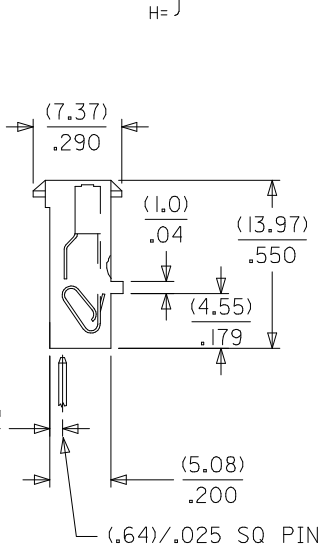

NO OF CKTS	6		
	DIM A	DIM B	DIM C
2	(5.44) .214	(2.54) .100	(7.59) .299
3	(7.98) .314	(5.08) .200	(10.13) .399
4	(10.52) .414	(7.62) .300	(12.67) .499
5	(13.06) .514	(10.16) .400	(15.21) .599
6	(15.60) .614	(12.70) .500	(17.75) .699
7	(18.14) .714	(15.24) .600	(20.29) .799
8	(20.68) .814	(17.78) .700	(22.23) .899
9	(23.22) .914	(20.30) .800	(25.37) .999
10	(25.76) 1.014	(22.86) .900	(27.91) 1.099
11	(28.30) 1.114	(25.40) 1.000	(30.45) 1.199
12	(30.84) 1.214	(27.94) 1.100	(32.99) 1.299
13	(33.38) 1.314	(30.48) 1.200	(35.53) 1.399
14	(35.92) 1.414	(33.02) 1.300	(38.07) 1.499
15	(38.46) 1.514	(35.56) 1.400	(40.61) 1.599
16	(41.00) 1.614	(38.10) 1.500	(43.15) 1.699
17	(43.54) 1.714	(40.64) 1.600	(45.69) 1.799
18	(46.08) 1.814	(43.18) 1.700	(48.23) 1.899
19	(48.62) 1.914	(45.72) 1.800	(50.77) 1.999
20	(51.16) 2.014	(48.26) 1.900	(53.31) 2.099
21	(53.70) 2.114	(50.80) 2.000	(55.85) 2.199
22	(56.24) 2.214	(53.34) 2.100	(58.39) 2.299
23	(58.78) 2.314	(55.88) 2.200	(60.93) 2.399
24	(61.32) 2.414	(58.42) 2.300	(63.47) 2.499
25	(63.86) 2.514	(60.96) 2.400	(66.01) 2.599
26	(66.40) 2.614	(63.50) 2.500	(68.55) 2.699
27	(68.94) 2.714	(66.04) 2.600	(71.09) 2.799
28	(71.48) 2.814	(68.58) 2.700	(73.63) 2.899

ENGINEERING NUMBERING SYSTEM
SEE SHEET 17 FOR PARTS WITH VOIDS

A-7720-*N*****-**
HOUSING TYPE

VOID TYPE

VOID LOCATION

TERMINAL

NO. OF CKTS

SLOT I.D.

PLATING

SEE NOTE 5

SEE NOTE 8

NOTES

1. MATERIAL: UNFILLED NYLON, UL94V-2, MOLDED MATERIAL (CLEAR)
2. FINISH:
   - (102) OVERALL TIN: (0.00508)/.000200 MIN OVER (0.00254)/.000100 MIN COPPER.
   - (208) SELECT GOLD: (0.00038)/.000015 MIN, * SELECT TIN: (0.00254)/.000100 MIN, OVERALL NICKEL UNDERPLATE: (0.00127)/.000050 MIN.
   - (228) SELECT GOLD: (0.00076)/.000030 MIN, * SELECT TIN: (0.00254)/.000100 MIN, OVERALL NICKEL UNDERPLATE: (0.00127)/.000050 MIN.
   - (501) OVERALL GOLD: (0.00051)/.000020 MIN OVER (0.00076)/.000030 MIN NICKEL
   - (502) OVERALL GOLD: (0.00051)/.000020 MIN OVER (0.00127)/.000050 MIN NICKEL.
   - (503) OVERALL GOLD: (0.00076)/.000030 MIN OVER (0.00127)/.000050 MIN NICKEL.
   - (P909) OVERALL TIN: (0.00254)/.000100 MIN. *THE PRIMARY SHIPPING CARTON WILL BE LABELED COMPLIANT TO RoHS DIRECTIVE 2002/95/EC AND ELV ANNEX II OF DIRECTIVE 2000/53/EC*. CARTONS WITHOUT THIS LABEL MAY CONTAIN PRODUCT WITH TIN/LEAD PLATINGS.
3. PRODUCT SPECIFICATION: PS-7720-001
4. PACKAGING: BULK PK-7720-001 SEE CHART
5. THESE HOUSINGS ARE FOR USE WITH SINGLE 22 AWG WIRE TERMINATION ONLY
6. COLOR STRIPE TO RUN LENGTH OF RIB AS SHOWN (SEE CHART FOR COLOR)
7. SEE APPLICATION SPEC SMES-7720-0002 FOR ADDITIONAL INFORMATION.
8. WIRE SPECIFICATIONS: SEE SMES-7720-0002 (INSUL. DIA (1.52)/.060 MAX)
   - SLOT SIZE A FOR USE WITH: 26 AWG SOLID, STRANDED TINNED
   - SLOT SIZE H FOR USE WITH: 28 AWG SOLID, STRANDED TINNED, AND STRANDED TOPCOAT
   - SLOT SIZE F FOR USE WITH: 24 AWG SOLID, STRANDED TINNED, AND STRANDED TOPCOAT
   - SLOT SIZE E FOR USE WITH: 26 AWG STRANDED TOPCOAT
   - SLOT SIZE G FOR USE WITH: 22 AWG STRANDED TINNED
9. THIS PART CONFORMS TO CLASS B REQUIREMENTS OF COSMETIC SPECIFICATION PS-45499-002.

3-*	BA
2	AZ7
1	BA

CORRECT HSG. NO.'S
EC NO: UCP2009-2291
DRWN:MKIPPER 2009/04/16
CHKD:SSOUSEK 2009/04/17
APPR:FSMTH 2009/04/17

QUALITY SYMBOLS
▽=0
◁=0

DESCRIPTION
REV

BA

GENERAL TOLERANCES (UNLESS SPECIFIED)

	mm	INCH
4 PLACES	± ---	± ---
3 PLACES	± ---	± ---
2 PLACES	± ---	± ---
1 PLACE	± ---	± ---

ANGULAR ±1/2°

DRAFT WHERE APPLICABLE MUST REMAIN WITHIN DIMENSIONS

DIMENSION STYLE
MM/IN

SCALE

DESIGN UNITS
INCH

THIRD ANGLE PROJECTION

DRAWN BY DATE
SAMIEC 2004/04/13

CHECKED BY DATE
SAMIEC 2004/04/13

APPROVED BY DATE
MARGULIS 2004/04/13

MATERIAL NO.
SEE CHART

TITLE
KK 100 IDT CONNECTOR ASSEMBLY

MOLEX INCORPORATED

DOCUMENT NO.
SD-7720-001

SHEET NO.
1 OF *

THIS DRAWING CONTAINS INFORMATION THAT IS www.DataSheet4U.com EX INCORPORATED AND SHOULD NOT BE USED WITHOUT WRITTEN PERMISSION