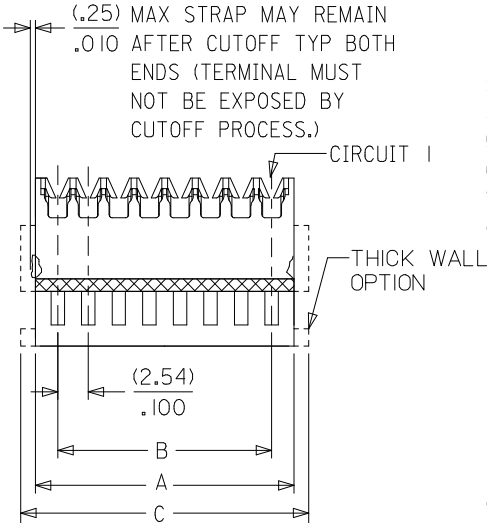

NO OF CKTS	6		
	DIM A	DIM B	DIM C
2	(5.44) .214	(2.54) .100	(7.59) .299
3	(7.98) .314	(5.08) .200	(10.13) .399
4	(10.52) .414	(7.62) .300	(12.67) .499
5	(13.06) .514	(10.16) .400	(15.21) .599
6	(15.60) .614	(12.70) .500	(17.75) .699
7	(18.14) .714	(15.24) .600	(20.29) .799
8	(20.68) .814	(17.78) .700	(22.23) .899
9	(23.22) .914	(20.30) .800	(25.37) .999
10	(25.76) 1.014	(22.86) .900	(27.91) 1.099
11	(28.30) 1.114	(25.40) 1.000	(30.45) 1.199
12	(30.84) 1.214	(27.94) 1.100	(32.99) 1.299
13	(33.38) 1.314	(30.48) 1.200	(35.53) 1.399
14	(35.92) 1.414	(33.02) 1.300	(38.07) 1.499
15	(38.46) 1.514	(35.56) 1.400	(40.61) 1.599
16	(41.00) 1.614	(38.10) 1.500	(43.15) 1.699
17	(43.54) 1.714	(40.64) 1.600	(45.69) 1.799
18	(46.08) 1.814	(43.18) 1.700	(48.23) 1.899
19	(48.62) 1.914	(45.72) 1.800	(50.77) 1.999
20	(51.16) 2.014	(48.26) 1.900	(53.31) 2.099
21	(53.70) 2.114	(50.80) 2.000	(55.85) 2.199
22	(56.24) 2.214	(53.34) 2.100	(58.39) 2.299
23	(58.78) 2.314	(55.88) 2.200	(60.93) 2.399
24	(61.32) 2.414	(58.42) 2.300	(63.47) 2.499
25	(63.86) 2.514	(60.96) 2.400	(66.01) 2.599
26	(66.40) 2.614	(63.50) 2.500	(68.55) 2.699
27	(68.94) 2.714	(66.04) 2.600	(71.09) 2.799
28	(71.48) 2.814	(68.58) 2.700	(73.63) 2.899

ENGINEERING NUMBERING SYSTEM
SEE SHEET 17 FOR PARTS WITH VOIDS

A-7720-*N*****-**
HOUSING TYPE

VOID TYPE

VOID LOCATION

TERMINAL

NO. OF CKTS

SLOT I.D.

PLATING

SEE NOTE 5

SEE NOTE 8

NOTES

1. MATERIAL: UNFILLED NYLON, UL94V-2, MOLDED MATERIAL (CLEAR)
2. FINISH:
   - (102) OVERALL TIN: (0.00508)/.000200 MIN OVER (0.00254)/.000100 MIN COPPER.
   - (208) SELECT GOLD: (0.00038)/.000015 MIN, * SELECT TIN: (0.00254)/.000100 MIN, OVERALL NICKEL UNDERPLATE: (0.00127)/.000050 MIN.
   - (228) SELECT GOLD: (0.00076)/.000030 MIN, * SELECT TIN: (0.00254)/.000100 MIN, OVERALL NICKEL UNDERPLATE: (0.00127)/.000050 MIN.
   - (501) OVERALL GOLD: (0.00051)/.000020 MIN OVER (0.00076)/.000030 MIN NICKEL
   - (502) OVERALL GOLD: (0.00051)/.000020 MIN OVER (0.00127)/.000050 MIN NICKEL.
   - (503) OVERALL GOLD: (0.00076)/.000030 MIN OVER (0.00127)/.000050 MIN NICKEL.
   - (P909) OVERALL TIN: (0.00254)/.000100 MIN. *THE PRIMARY SHIPPING CARTON WILL BE LABELED COMPLIANT TO RoHS DIRECTIVE 2002/95/EC AND ELV ANNEX II OF DIRECTIVE 2000/53/EC*. CARTONS WITHOUT THIS LABEL MAY CONTAIN PRODUCT WITH TIN/LEAD PLATINGS.
3. PRODUCT SPECIFICATION: PS-7720-001
4. PACKAGING: BULK PK-7720-001 SEE CHART
5. THESE HOUSINGS ARE FOR USE WITH SINGLE 22 AWG WIRE TERMINATION ONLY
6. COLOR STRIPE TO RUN LENGTH OF RIB AS SHOWN (SEE CHART FOR COLOR)
7. SEE APPLICATION SPEC SMES-7720-0002 FOR ADDITIONAL INFORMATION.
8. WIRE SPECIFICATIONS: SEE SMES-7720-0002 (INSUL. DIA (1.52)/.060 MAX)
   - SLOT SIZE A FOR USE WITH: 26 AWG SOLID, STRANDED TINNED
   - SLOT SIZE H FOR USE WITH: 28 AWG SOLID, STRANDED TINNED, AND STRANDED TOPCOAT
   - SLOT SIZE F FOR USE WITH: 24 AWG SOLID, STRANDED TINNED, AND STRANDED TOPCOAT
   - SLOT SIZE E FOR USE WITH: 26 AWG STRANDED TOPCOAT
   - SLOT SIZE G FOR USE WITH: 22 AWG STRANDED TINNED
9. THIS PART CONFORMS TO CLASS B REQUIREMENTS OF COSMETIC SPECIFICATION PS-45499-002.

3-*	BA
2	AZ7
1	BA

CORRECT HSG. NO.'S
EC NO: UCP2009-2291
DRWN:MKIPPER 2009/04/16
CHKD:SSOUSEK 2009/04/17
APPR:FSMTH 2009/04/17

QUALITY SYMBOLS
▽=0
◁=0

DESCRIPTION
REV

BA

GENERAL TOLERANCES (UNLESS SPECIFIED)

	mm	INCH
4 PLACES	± ---	± ---
3 PLACES	± ---	± ---
2 PLACES	± ---	± ---
1 PLACE	± ---	± ---

ANGULAR ±1/2°

DRAFT WHERE APPLICABLE MUST REMAIN WITHIN DIMENSIONS

DIMENSION STYLE
MM/IN

SCALE

DESIGN UNITS
INCH

THIRD ANGLE PROJECTION

DRAWN BY DATE
SAMIEC 2004/04/13

CHECKED BY DATE
SAMIEC 2004/04/13

APPROVED BY DATE
MARGULIS 2004/04/13

MATERIAL NO.
SEE CHART

TITLE
KK 100 IDT CONNECTOR ASSEMBLY

MOLEX INCORPORATED

DOCUMENT NO.
SD-7720-001

SHEET NO.
1 OF *

THIS DRAWING CONTAINS INFORMATION THAT IS www.DataSheet4U.com EX INCORPORATED AND SHOULD NOT BE USED WITHOUT WRITTEN PERMISSION