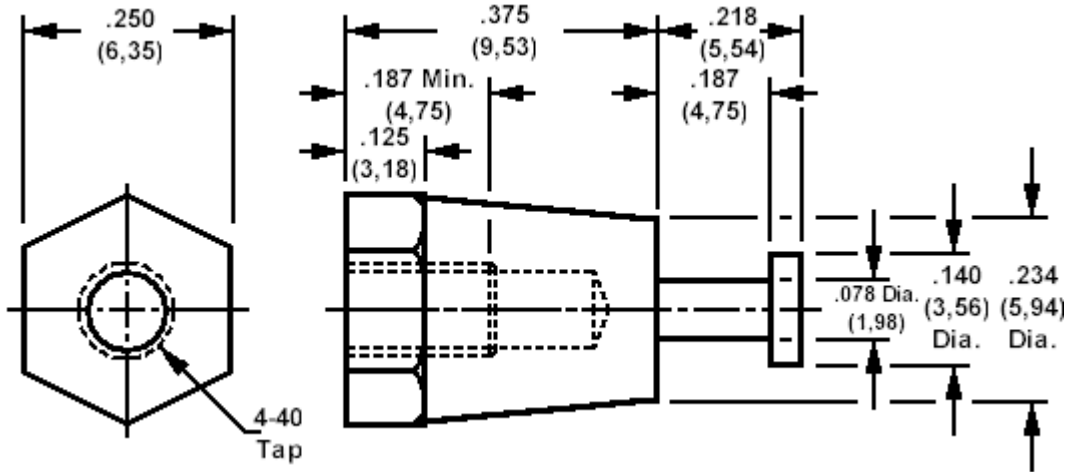

**160-2380 Solder terminal, turreted, 4-40 Thread**

How to order code  
**160-2380-01-YY-00**  
 Basic Part No YY = Plating Finish

MATERIALS				
Component	Material	Finish (YY)		
		-01	-04	-05
Terminal	Brass	Silver	Electro Tin	Electro Solder