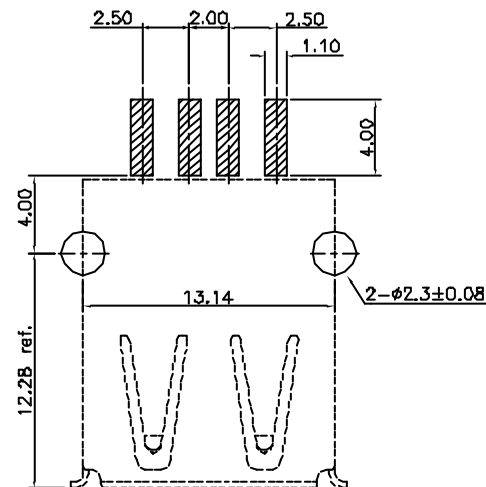

Recommended P.C.B Layout

Dimensional Information

SUYIN P/NO.	COLOR
2531A-04G5T	BLACK
2531A-04G5T-AP	NATURAL

MAT,L	LCP		<b>SUYIN</b> CONNECTOR	
COLOR				
FINISH			CUSTOMER COPY	TITLE:USB Conn. R/A SMT Female Type (Series A)
DRAW	陳清照	98/03/30	A4	
DESIGN	陳清照	98/03/30	UNIT	mm
CHECK	宋權哲	98/03/30	SCALE	4:1
APPRO.	宋權哲	98/03/30	PART NO.	2531A-04G5T-XX
			COMPUTER NO.	AKNM2631-D4-XX
			DRAWING NO.	2531A-04G5T-XX

REV	DATE	DESCRIPTION	CHANGE	APPRO.	TOLERANCE TABLE
					Angle ±2°
					XX ±0.50
B		增加系列表			XX.X ±0.30
A	98/03/30	7.10	陳清照	宋權哲	XX.XX ±0.15