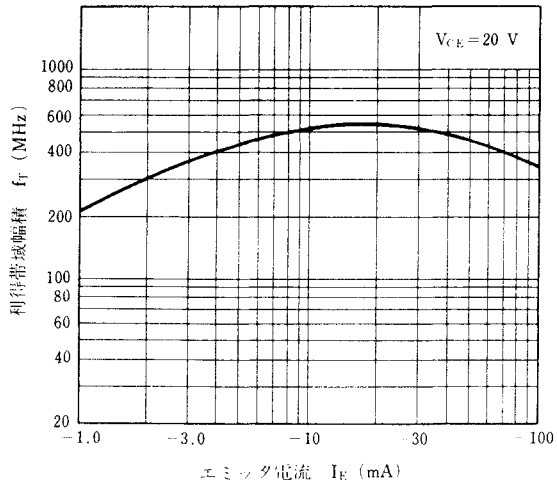

*パルス測定/Pulsed PW≤350 μs, Duty Cycle≤2 %

h_{FE}規格区分

捺 印	B22	B23	B24
h _{FE1}	75~150	100~200	150~300

特性曲線 / TYPICAL CHARACTERISTICS ($T_a = 25^\circ\text{C}$)

GAIN BANDWIDTH PRODUCT vs. EMITTER CURRENT

INPUT AND OUTPUT CAPACITANCE vs. REVERSE VOLTAGE