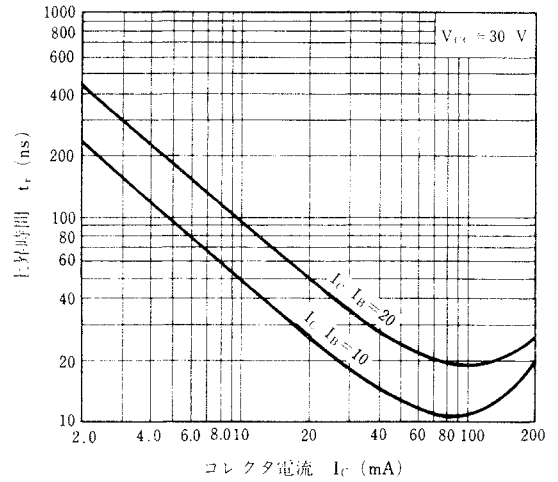

RISE TIME vs. COLLECTOR CURRENT