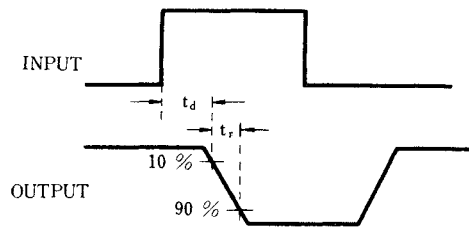

TURN-ON TIME vs. COLLECTOR CURRENT

RISE TIME vs. COLLECTOR CURRENT

STORAGE TIME vs. COLLECTOR CURRENT

FALL TIME vs. COLLECTOR CURRENT

スイッチング時間測定回路 / SWITCHING TIME TEST CIRCUIT

t_{on} 測定回路

t_{on} = t_d + t_r