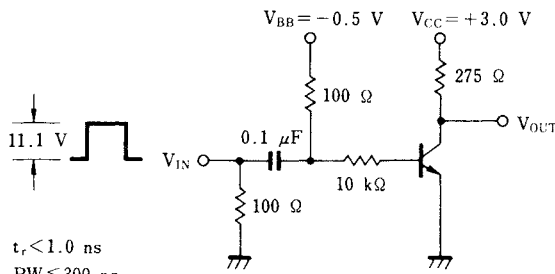

TURN-ON TIME vs. COLLECTOR CURRENT

RISE TIME vs. COLLECTOR CURRENT

STORAGE TIME vs. COLLECTOR CURRENT

FALL TIME vs. COLLECTOR CURRENT

スイッチング時間測定回路 / SWITCHING TIME TEST CIRCUIT

t_{on} 測定回路

t_{on} = t_d + t_r