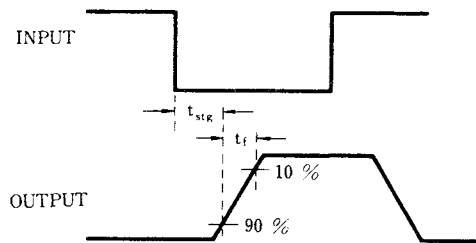

t_{off} = t_{str} + t_f

NEC 日本電気株式会社

本社	東京都港区芝五丁目33番1号(日本電気本社ビル)	〒108 東京(03)454-1111
半導体事業部	東京都港区芝五丁目29番11号(日本電気住生ビル)	〒108 東京(03)456-6111
関西支社	大阪市北区堂島浜一丁目2番6号(新大阪ビル)	〒530 大阪(06)348-1461
半導体販売部		大阪(06)348-1466
中部支社	名古屋市中区栄四丁目15番32号(日建住生ビル)	〒460 名古屋(052)262-3611
販売部		
北海道支社	札幌(011)231-0161	
支店	札幌(0154)25-2255	
支店	札幌(0138)52-1177	
支店	札幌(0166)25-3716	
支店	札幌(0155)22-8288	
支店	札幌(0222)61-5511	
支店	札幌(0177)76-2181	
支店	札幌(0178)46-1611	
支店	札幌(0196)51-4344	
支店	札幌(0188)63-3773	
支店	札幌(0236)23-5511	
支店	札幌(0249)23-5511	
支店	札幌(0245)21-5511	
支店	札幌(0246)21-5511	
支店	札幌(0234)24-3361	
支店	札幌(0252)47-6101	
支店	札幌(0258)36-2155	
支店	札幌(0262)35-1444	
支店	札幌(0196)51-4344	
支店	札幌(0188)63-3773	
支店	札幌(0236)23-5511	
支店	札幌(0249)23-5511	
支店	札幌(0245)21-5511	
支店	札幌(0246)21-5511	
支店	札幌(0234)24-3361	
支店	札幌(0252)47-6101	
支店	札幌(0258)36-2155	
支店	札幌(0262)35-1444	
支店	札幌(0196)51-4344	
支店	札幌(0188)63-3773	
支店	札幌(0236)23-5511	
支店	札幌(0249)23-5511	
支店	札幌(0245)21-5511	
支店	札幌(0246)21-5511	
支店	札幌(0234)24-3361	
支店	札幌(0252)47-6101	
支店	札幌(0258)36-2155	
支店	札幌(0262)35-1444	

支店	札幌(0263)35-1666	
支店	札幌(0266)53-5350	
支店	札幌(0552)24-4141	
支店	札幌(0273)26-1255	
支店	札幌(0276)46-4011	
支店	札幌(0286)21-2281	
支店	札幌(0292)26-1717	
支店	札幌(0298)23-6161	
支店	札幌(03)456-3111	
支店	札幌(03)281-1311	
支店	札幌(03)835-4411	
支店	札幌(03)348-5551	
支店	札幌(03)490-6311	
支店	札幌(03)988-2011	
支店	札幌(0425)26-0911	
支店	札幌(0422)45-3811	
支店	札幌(0486)43-5380	
支店	札幌(0429)92-3131	
支店	札幌(0485)25-3700	
支店	札幌(0472)27-5441	
支店	札幌(0471)64-7011	
支店	札幌(045)662-1621	
支店	札幌(044)244-5801	
支店	札幌(0462)24-1151	
支店	札幌(0463)22-1711	
支店	札幌(0542)55-2211	
支店	札幌(0559)63-4455	
支店	札幌(0534)52-2711	
支店	札幌(052)262-3611	
支店	札幌(0532)55-6108	
支店	札幌(0565)31-2611	
支店	札幌(0592)25-7341	
支店	札幌(0593)52-9366	
支店	札幌(0582)62-3311	
支店	札幌(0762)23-1621	
支店	札幌(0764)31-8461	
支店	札幌(0766)25-8115	
支店	札幌(0776)22-1866	
支店	札幌(06)231-3111	
支店	札幌(06)346-5013	
支店	札幌(06)720-4411	
支店	札幌(06)386-4511	
支店	札幌(0722)22-3905	
支店	札幌(0734)28-3211	
支店	札幌(075)221-8511	
支店	札幌(0775)26-0666	
支店	札幌(06)413-3721	
支店	札幌(0792)24-6677	
支店	札幌(0742)26-1622	
支店	札幌(082)247-4111	
支店	札幌(0862)25-4455	
支店	札幌(0864)22-4343	
支店	札幌(0849)31-5063	
支店	札幌(0857)27-5311	
支店	札幌(0852)24-4115	
支店	札幌(0834)21-7700	
支店	札幌(0836)31-8175	
支店	札幌(0878)22-4141	
支店	札幌(0886)26-2740	
支店	札幌(0899)45-4111	
支店	札幌(0888)25-0201	
支店	札幌(0897)32-5001	
支店	札幌(092)713-5151	
支店	札幌(0952)29-5281	
支店	札幌(0942)39-7955	
支店	札幌(0975)34-5339	
支店	札幌(096)354-6030	
支店	札幌(0958)27-0133	
支店	札幌(0956)22-2271	
支店	札幌(0985)29-8080	
支店	札幌(0992)26-1611	
支店	札幌(0988)66-5611