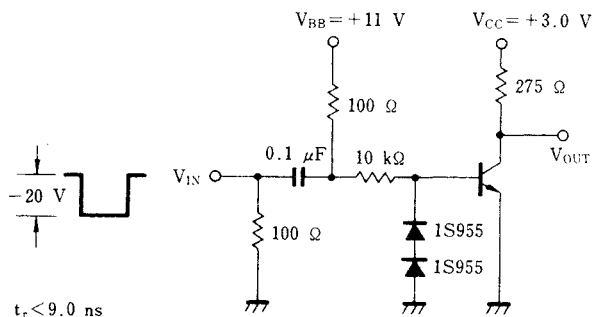

TURN-ON TIME vs. COLLECTOR CURRENT

RISE TIME vs. COLLECTOR CURRENT

STORAGE TIME vs. COLLECTOR CURRENT

FALL TIME vs. COLLECTOR CURRENT

スイッチング時間測定回路 / SWITCHING TIME TEST CIRCUIT

t_{on} 測定回路

t_{on} = t_d + t_r