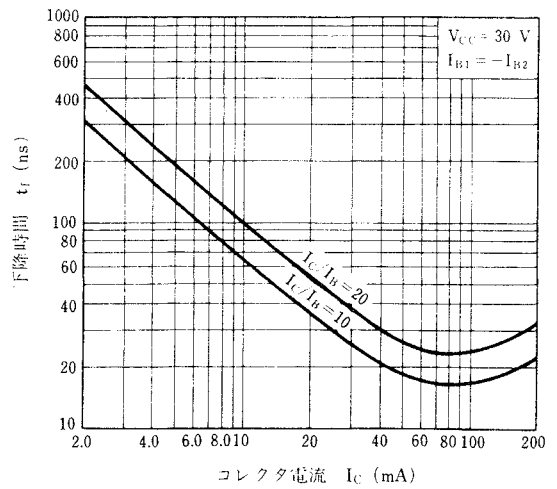

TURN-ON TIME vs. COLLECTOR CURRENT

RISE TIME vs. COLLECTOR CURRENT

STORAGE TIME vs. COLLECTOR CURRENT

FALL TIME vs. COLLECTOR CURRENT

スイッチング時間測定回路 / SWITCHING TIME TEST CIRCUIT

t_{on} 測定回路

t_{on} = t_d + t_r