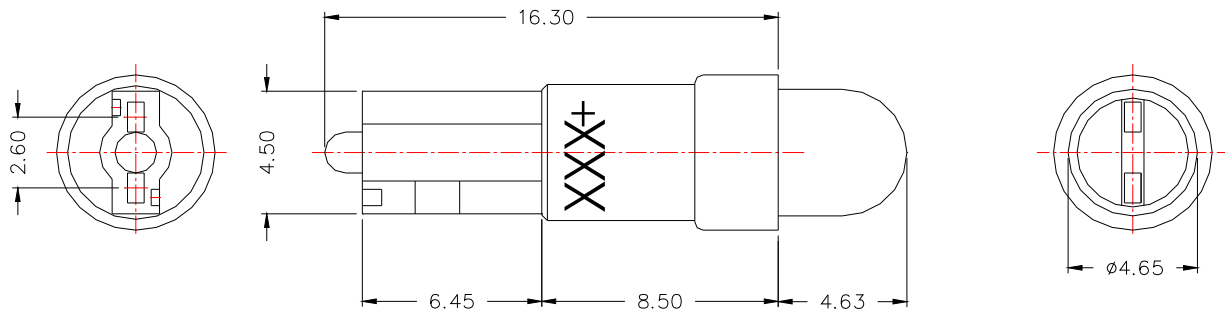

#### **Description:**

These single lamp LED Bulbs are specifically designed for flashlight electric equipment, indicator light switch and where a wide view angle. The 4.6mm round shaped radiation pattern (60°) and high luminous intensity ensure that these devices are excellent for wide field of view outdoor applications where a wide viewing angle and readability in sunlight are essential.

#### **Option:**

- 6V to 240V AC or DC
- Other industry standard base

***A-BRIGHT***

A-BRIGHT INDUSTRIAL CO.,LTD.

---

***Part No.: AB-46TR-24VD-T5***

***Single Lamp LED Bulb***

**PACKAGE DIMENSIONS:**

**NOTE:**

1. All dimensions are in millimeter.
2. Wedge base T-5.
3. All tolerance are  $\pm 0.25$ mm.

**Part No.: AB-46TR-24VD-T5**

**Single Lamp LED Bulb**

**FEATURE:**

- SUPER LUMINOSITY RED LED (AlGaInP).
- WATER CLEAR PACKAGE.
- 4.6mm ALL RESIN MOLD.
- WIDE VIEWING ANGLE.
- BASE MODEL T-5.
- DC ELECTRIC.