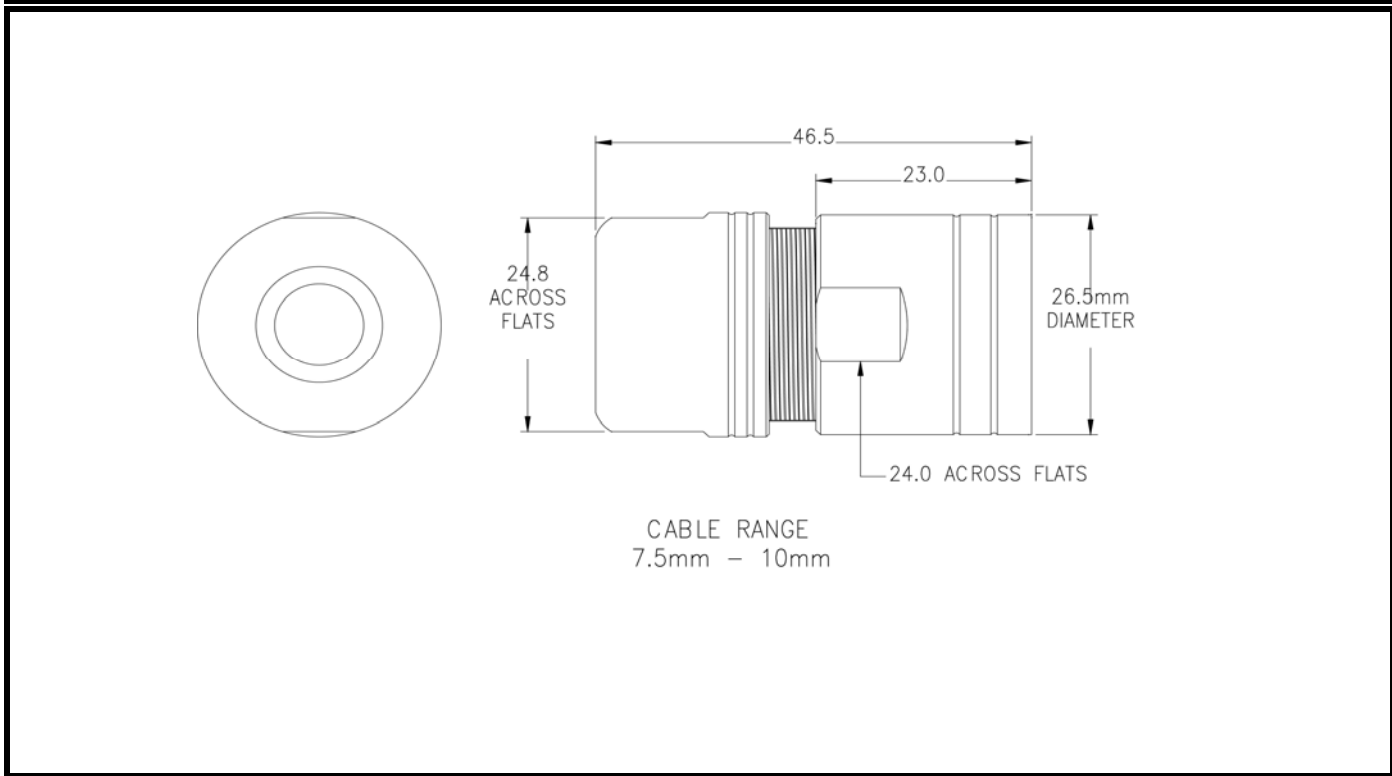

CONFIGURATION	PART NUMBER	LENGTH
M23 B Series Traditional Cord Grip, IP67, Cable Range 7.5 -10.5mm	MB3CG-S1	NA

DIMENSIONS

TECHNICAL DATA

TEMPERATURE RANGE:	-20C to +130C
PROTECTION:	IP 67 (Plugged Condition)
DEGREE OF PROTECTION:	3
OVER VOLTAGE CATEGORY:	III
HOUSING BODY:	ZINC DIE-CAST
COUPLING NUT:	BRASS, NICKEL-PLATED
INSULATION INSERTS:	PA66, UL 94 / VO
CONTACTS:	BRASS, GOLD-PLATED
SEALS:	DUPONT VITON