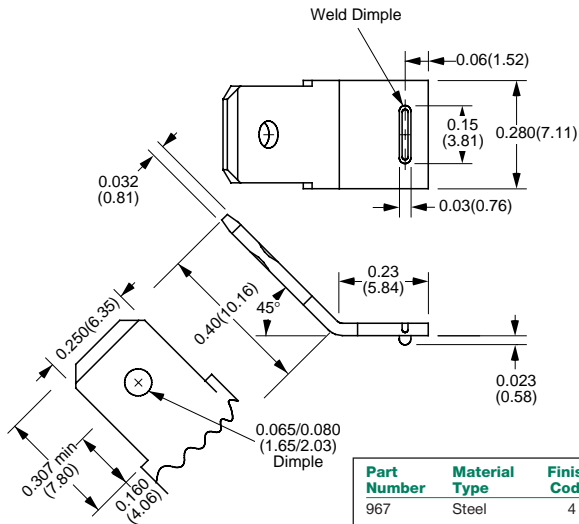

Part Number	Material Type	Finish Code	Inventory Type
967	Steel	4	Special