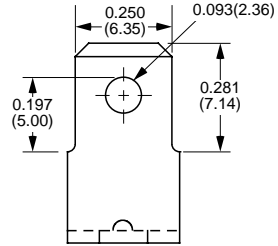

Part Number	Material Type	Finish Code	Inventory Type	Dim. 'A'
897-140	Brass	0	Stock	0.140" (3.56mm)

0.250" (6.35mm) Quick Disconnect Terminals

Part Number	Material Type	Finish Code	Inventory Type	Dim. 'A'
911-140	Brass	0	Stock	0.140" (3.56mm)

Part Number	Material Type	Finish Code	Inventory Type	Dim. 'A'
581-156	Brass	0	Stock	0.156" (3.96mm)
581-194	Brass	0	Special	0.194" (4.93mm)

0.250" (6.35mm) Quick Disconnect Terminals

Part Number	Material Type	Finish Code	Inventory Type	Dim. 'A'
599-156	Brass	0	Stock	0.156" (3.96mm)
599-156-STEEL-4	Steel	4	Special	0.156" (3.96mm)

Part Number	Material Type	Finish Code	Inventory Type	Dim. 'A'
885-096	Steel	7	Stock	0.096" (2.44mm)

0.250" (6.35mm) Quick Disconnect Terminals

Part Number	Material Type	Finish Code	Inventory Type	Dim. 'A'
883-125	Brass	0	Stock	0.125" (3.18mm)