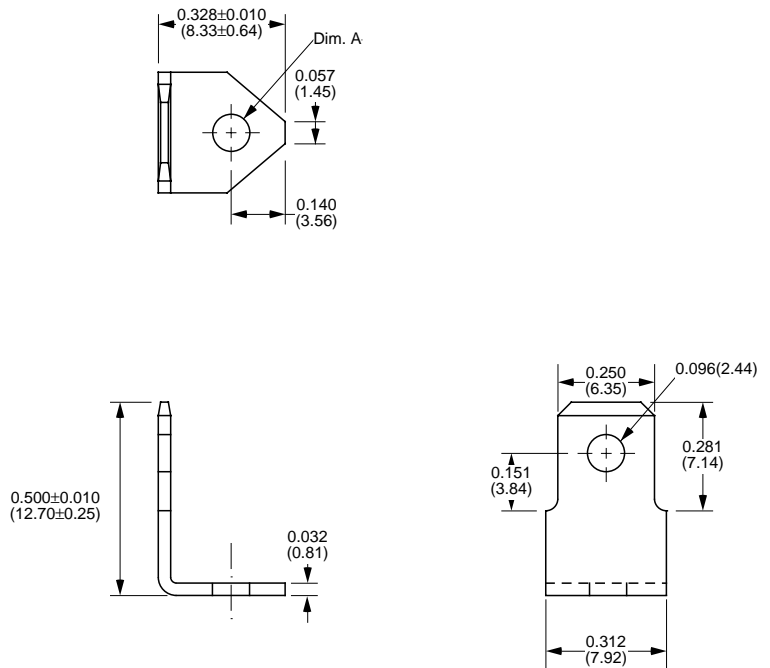

Part Number	Material Type	Finish Code	Inventory Type	Dim. 'A'
897-140	Brass	0	Stock	0.140" (3.56mm)

0.250" (6.35mm) Quick Disconnect Terminals

Part Number	Material Type	Finish Code	Inventory Type	Dim. 'A'
911-140	Brass	0	Stock	0.140" (3.56mm)

Part Number	Material Type	Finish Code	Inventory Type	Dim. 'A'
581-156	Brass	0	Stock	0.156" (3.96mm)
581-194	Brass	0	Special	0.194" (4.93mm)

0.250" (6.35mm) Quick Disconnect Terminals

Part Number	Material Type	Finish Code	Inventory Type	Dim. 'A'
599-156	Brass	0	Stock	0.156" (3.96mm)
599-156-STEEL-4	Steel	4	Special	0.156" (3.96mm)

Part Number	Material Type	Finish Code	Inventory Type	Dim. 'A'
885-096	Steel	7	Stock	0.096" (2.44mm)

0.250" (6.35mm) Quick Disconnect Terminals

Part Number	Material Type	Finish Code	Inventory Type	Dim. 'A'
883-125	Brass	0	Stock	0.125" (3.18mm)