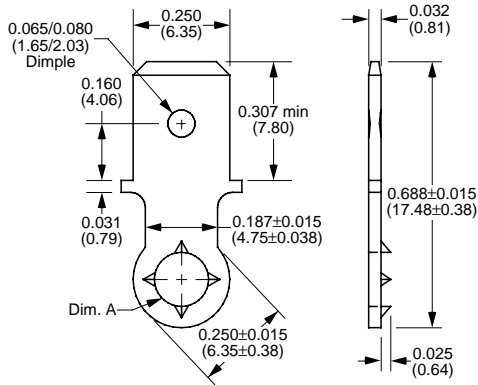

0.250" (6.35mm) Quick Disconnect Terminals

Part Number	Material Type	Finish Code	Inventory Type
763	Steel	4	Stock

Part Number	Material Type	Finish Code	Inventory Type
992	Steel	4	Special

Part Number	Material Type	Finish Code	Inventory Type	Dim. 'A'
721-140	Brass	0	Special	0.140" (3.56mm)
721-156	Brass	0	Stock	0.156" (3.96mm)
721-169	Brass	0	Stock	0.169" (4.29mm)

Part Number	Material Type	Finish Code	Inventory Type	Dim. 'A'
920-144	Brass	0	Stock	0.140" (3.56mm)
920-169	Brass	0	Special	0.169" (4.29mm)

Part Number	Material Type	Finish Code	Inventory Type
878	Steel	4	Stock

0.250" (6.35mm) Quick Disconnect Terminals

0.250" (6.35mm) Quick Disconnect Terminals

Part Number	Material Type	Finish Code	Inventory Type	Dim. 'A'
900-140	Brass	0	Stock	0.140" (3.56mm)

Part Number	Material Type	Finish Code	Inventory Type
887-156	Brass	0	Stock
888-156	Brass	0	Special

Part Number	Part Format	Material Type	Finish Code	Inventory Type	Dim. 'A'	Dim. 'B'
929-130	-XXXX	Brass	7	Stock	0.130" (3.30mm)	0.065"/0.080" (1.65mm/2.03mm) Dimple

¹Select Loose Piece Format: ONE, TWO, THREE (Special), FOUR (Special), FIVE (Special), or SEVEN (Special).
¹Select Continuous Format: Consult Factory for Multiple Sticks or Continuous Reels.