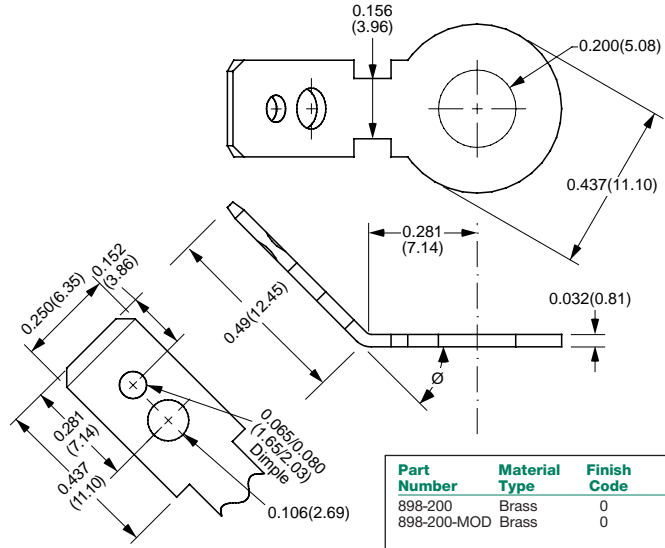

Part Number	Material Type	Finish Code	Inventory Type	Dim. 'A'
920-144	Brass	0	Stock	0.140" (3.56mm)
920-169	Brass	0	Special	0.169" (4.29mm)

Part Number	Material Type	Finish Code	Inventory Type
878	Steel	4	Stock

0.250" (6.35mm) Quick Disconnect Terminals

0.250" (6.35mm) Quick Disconnect Terminals

Part Number	Material Type	Finish Code	Inventory Type	Dim. 'A'
900-140	Brass	0	Stock	0.140" (3.56mm)

Part Number	Material Type	Finish Code	Inventory Type
887-156	Brass	0	Stock
888-156	Brass	0	Special

Part Number	Material Type	Finish Code	Inventory Type	Dim. 'A'
853-144	Brass	0	Stock	0.144" (3.66mm)

0.250" (6.35mm) Quick Disconnect Terminals

Part Number	Material Type	Finish Code	Inventory Type
968	Steel	4	Stock

Part Number	Material Type	Finish Code	Inventory Type	Dim. 'A'
897-140	Brass	0	Stock	0.140" (3.56mm)

0.250" (6.35mm) Quick Disconnect Terminals

Part Number	Material Type	Finish Code	Inventory Type	Dim. 'A'
911-140	Brass	0	Stock	0.140" (3.56mm)