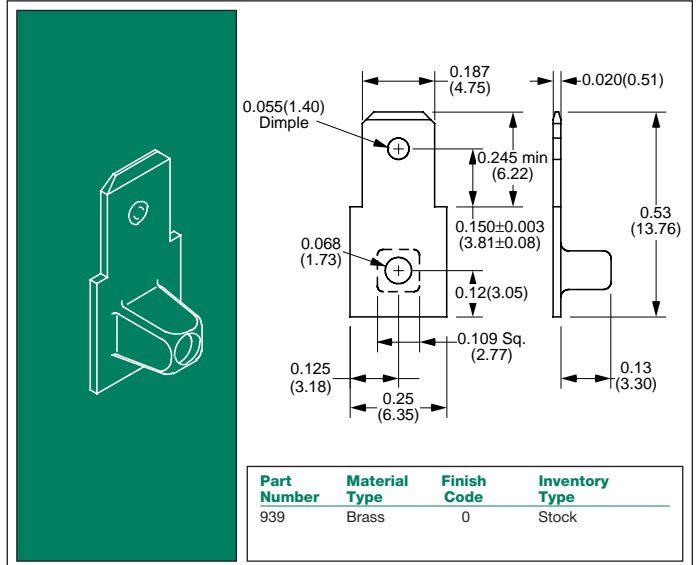

Part Number	Material Type	Finish Code	Inventory Type
918-196	Brass	5	Stock

0.250" (6.35mm) Quick Disconnect Terminals

Part Number	Material Type	Finish Code	Inventory Type	Dim. 'A'
580-144	Brass	0	Stock	0.144" (3.66mm)

Part Number	Material Type	Finish Code	Inventory Type
991	Steel	8	Stock

Part Number	Material Type	Finish Code	Inventory Type	Angle Ø'
766	Brass	0	Stock	37°
767	Brass	0	Stock	0°

0.187" (4.75mm) Quick Disconnect Terminals