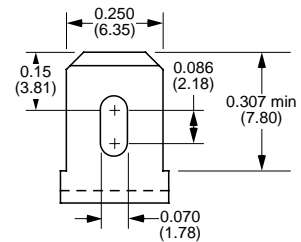

0.250" (6.35mm) Quick Disconnect Terminals

0.250" (6.35mm) Quick Disconnect Terminals

Part Number	Material Type	Finish Code	Inventory Type	Dim. 'A'
900-140	Brass	0	Stock	0.140" (3.56mm)

Part Number	Material Type	Finish Code	Inventory Type
887-156	Brass	0	Stock
888-156	Brass	0	Special

Part Number	Material Type	Finish Code	Inventory Type	Dim. 'A'
853-144	Brass	0	Stock	0.144" (3.66mm)

0.250" (6.35mm) Quick Disconnect Terminals

Part Number	Material Type	Finish Code	Inventory Type
968	Steel	4	Stock

Part Number	Material Type	Finish Code	Inventory Type	Dim. 'A'
897-140	Brass	0	Stock	0.140" (3.56mm)

0.250" (6.35mm) Quick Disconnect Terminals

Part Number	Material Type	Finish Code	Inventory Type	Dim. 'A'
911-140	Brass	0	Stock	0.140" (3.56mm)