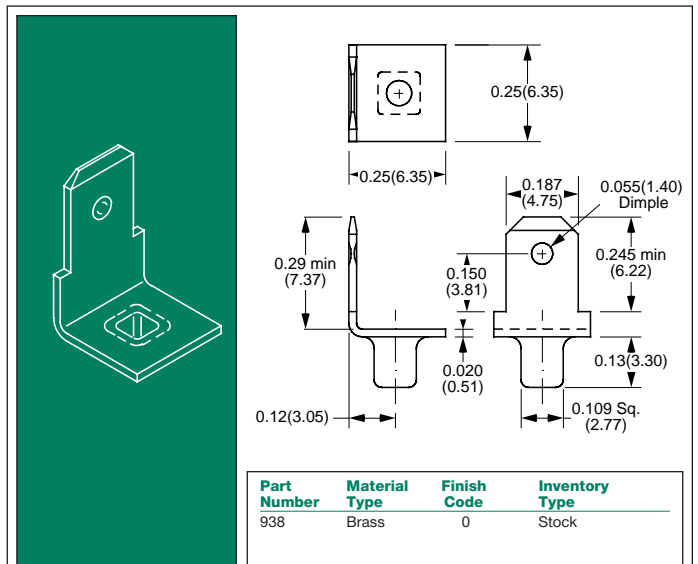

Part Number	Part Format	Material Type	Finish Code	Inventory Type	Dim. 'A'	Dim. 'B'
929-130	-XXXX	Brass	7	Stock	0.130" (3.30mm)	0.065"/0.080" (1.65mm/2.03mm) Dimple

¹Select Loose Piece Format: ONE, TWO, THREE (Special), FOUR (Special), FIVE (Special), or SEVEN (Special).
¹Select Continuous Format: Consult Factory for Multiple Sticks or Continuous Reels.

Part Number	Material Type	Finish Code	Inventory Type
918-196	Brass	5	Stock

0.250" (6.35mm) Quick Disconnect Terminals

Part Number	Material Type	Finish Code	Inventory Type	Dim. 'A'
580-144	Brass	0	Stock	0.144" (3.66mm)

Part Number	Material Type	Finish Code	Inventory Type
991	Steel	8	Stock

Part Number	Material Type	Finish Code	Inventory Type	Angle Ø'
766	Brass	0	Stock	37°
767	Brass	0	Stock	0°

0.187" (4.75mm) Quick Disconnect Terminals

0.187" (4.75mm) Quick Disconnect Terminals

Part Number	Material Type	Finish Code	Inventory Type	Dim. 'A'
1103-069	Brass	0	Stock	0.069" (1.75mm)

Part Number	Material Type	Finish Code	Inventory Type	Dim. 'A'
868-100	Brass	0	Stock	0.100" (2.54mm)