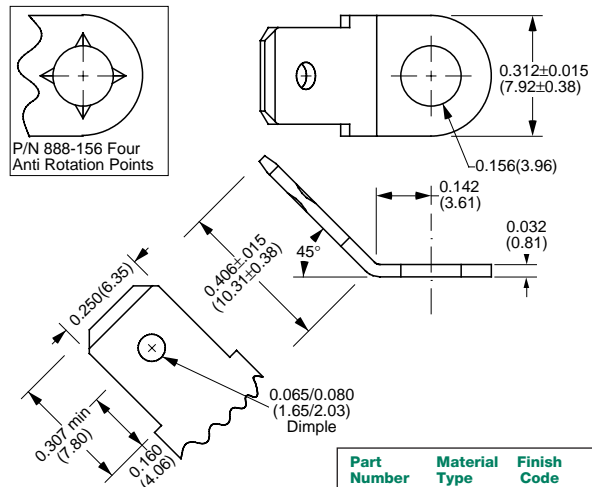

Part Number	Material Type	Finish Code	Inventory Type	Dim. 'A'
920-144	Brass	0	Stock	0.140" (3.56mm)
920-169	Brass	0	Special	0.169" (4.29mm)

Part Number	Material Type	Finish Code	Inventory Type
878	Steel	4	Stock

Part Number	Material Type	Finish Code	Inventory Type
970	Brass	0	Special

0.250" (6.35mm) Quick Disconnect Terminals

Part Number	Material Type	Finish Code	Inventory Type
765	Brass	0	Stock

Part Number	Material Type	Finish Code	Inventory Type
967	Steel	4	Special

0.250" (6.35mm) Quick Disconnect Terminals

0.250" (6.35mm) Quick Disconnect Terminals

Part Number	Material Type	Finish Code	Inventory Type	Dim. 'A'
900-140	Brass	0	Stock	0.140" (3.56mm)

Part Number	Material Type	Finish Code	Inventory Type
887-156	Brass	0	Stock
888-156	Brass	0	Special

Part Number	Material Type	Finish Code	Inventory Type	Dim. 'A'
853-144	Brass	0	Stock	0.144" (3.66mm)

0.250" (6.35mm) Quick Disconnect Terminals

Part Number	Material Type	Finish Code	Inventory Type
968	Steel	4	Stock