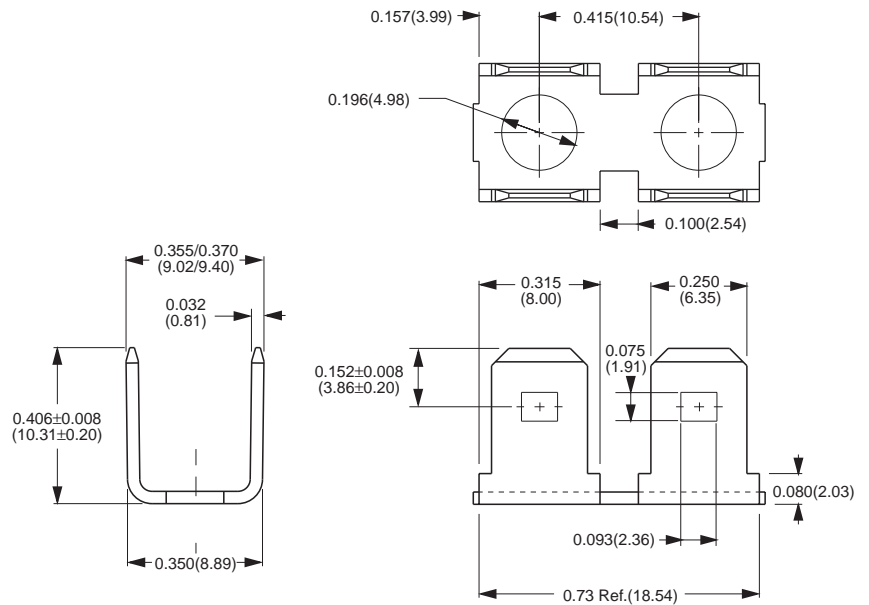

Part Number	Material Type	Finish Code	Inventory Type
969	Brass	0	Stock

Part Number	Material Type	Finish Code	Inventory Type	Dim. 'A'
764	Brass	0	Stock	0.065/0.080" (1.65/2.03mm) Dimple

0.250" (6.35mm) Quick Disconnect Terminals

Part Number	Part Format	Material Type	Finish Code	Inventory Type	Dim. 'A'	Dim. 'B'
929-130	-XXXX	Brass	7	Stock	0.130" (3.30mm)	0.065"/0.080" (1.65mm/2.03mm) Dimple

¹Select Loose Piece Format: ONE, TWO, THREE (Special), FOUR (Special), FIVE (Special), or SEVEN (Special).
¹Select Continuous Format: Consult Factory for Multiple Sticks or Continuous Reels.