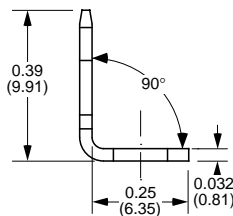

0.250" (6.35mm) Quick Disconnect Terminals

0.250" (6.35mm) Quick Disconnect Terminals

Part Number	Material Type	Finish Code	Inventory Type	Dim. 'A'
900-140	Brass	0	Stock	0.140" (3.56mm)

Part Number	Material Type	Finish Code	Inventory Type
887-156	Brass	0	Stock
888-156	Brass	0	Special

Part Number	Material Type	Finish Code	Inventory Type	Dim. 'A'
853-144	Brass	0	Stock	0.144" (3.66mm)

0.250" (6.35mm) Quick Disconnect Terminals

Part Number	Material Type	Finish Code	Inventory Type
968	Steel	4	Stock

Part Number	Material Type	Finish Code	Inventory Type	Dim. 'A'
897-140	Brass	0	Stock	0.140" (3.56mm)

0.250" (6.35mm) Quick Disconnect Terminals

Part Number	Material Type	Finish Code	Inventory Type	Dim. 'A'
911-140	Brass	0	Stock	0.140" (3.56mm)