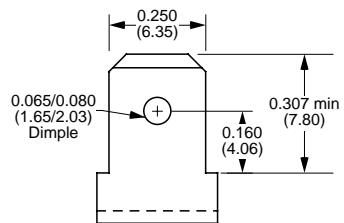

Part Number	Material Type	Finish Code	Inventory Type	Dim. 'A'
853-144	Brass	0	Stock	0.144" (3.66mm)

0.250" (6.35mm) Quick Disconnect Terminals

Part Number	Material Type	Finish Code	Inventory Type
968	Steel	4	Stock

Part Number	Material Type	Finish Code	Inventory Type	Dim. 'A'
897-140	Brass	0	Stock	0.140" (3.56mm)

0.250" (6.35mm) Quick Disconnect Terminals

Part Number	Material Type	Finish Code	Inventory Type	Dim. 'A'
911-140	Brass	0	Stock	0.140" (3.56mm)