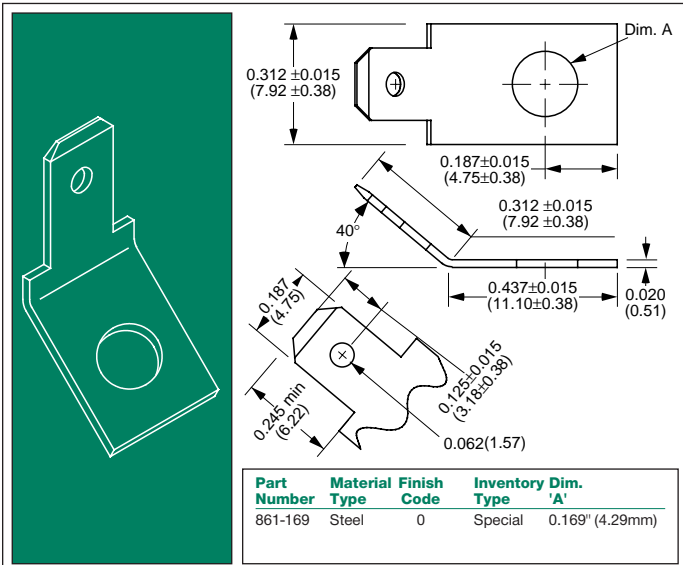

Part Number	Part Format	Material Type	Finish Code	Inventory Type	Dim. 'A'	Dim. 'B'
929-130	-XXXX	Brass	7	Stock	0.130" (3.30mm)	0.065"/0.080" (1.65mm/2.03mm) Dimple

¹Select Loose Piece Format: ONE, TWO, THREE (Special), FOUR (Special), FIVE (Special), or SEVEN (Special).
¹Select Continuous Format: Consult Factory for Multiple Sticks or Continuous Reels.

Part Number	Material Type	Finish Code	Inventory Type
918-196	Brass	5	Stock

0.250" (6.35mm) Quick Disconnect Terminals

Part Number	Material Type	Finish Code	Inventory Type	Dim. 'A'
580-144	Brass	0	Stock	0.144" (3.66mm)

Part Number	Material Type	Finish Code	Inventory Type
991	Steel	8	Stock

Part Number	Material Type	Finish Code	Inventory Type	Angle Ø'
766	Brass	0	Stock	37°
767	Brass	0	Stock	0°

0.187" (4.75mm) Quick Disconnect Terminals