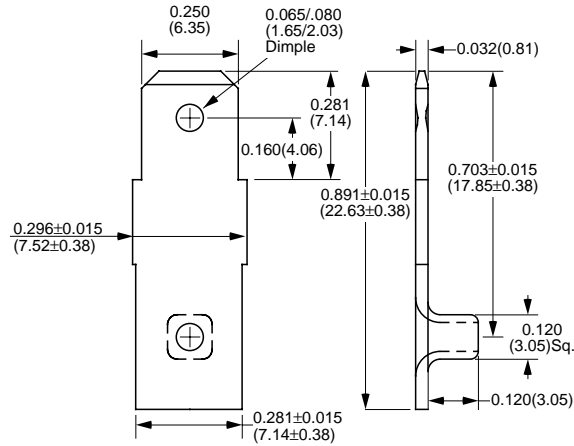

0.250" (6.35mm) Quick Disconnect Terminals

Part Number	Material Type	Finish Code	Inventory Type
765	Brass	0	Stock