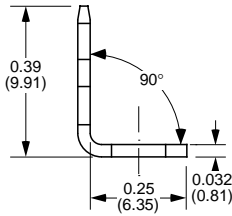

0.250" (6.35mm) Quick Disconnect Terminals

0.250" (6.35mm) Quick Disconnect Terminals

Part Number	Material Type	Finish Code	Inventory Type	Dim. 'A'
900-140	Brass	0	Stock	0.140" (3.56mm)

Part Number	Material Type	Finish Code	Inventory Type
887-156	Brass	0	Stock
888-156	Brass	0	Special

Part Number	Material Type	Finish Code	Inventory Type	Dim. 'A'
853-144	Brass	0	Stock	0.144" (3.66mm)

0.250" (6.35mm) Quick Disconnect Terminals

Part Number	Material Type	Finish Code	Inventory Type
968	Steel	4	Stock

Part Number	Material Type	Finish Code	Inventory Type	Dim. 'A'
897-140	Brass	0	Stock	0.140" (3.56mm)

0.250" (6.35mm) Quick Disconnect Terminals

Part Number	Material Type	Finish Code	Inventory Type	Dim. 'A'
911-140	Brass	0	Stock	0.140" (3.56mm)

Part Number	Material Type	Finish Code	Inventory Type	Dim. 'A'
581-156	Brass	0	Stock	0.156" (3.96mm)
581-194	Brass	0	Special	0.194" (4.93mm)

0.250" (6.35mm) Quick Disconnect Terminals

Part Number	Material Type	Finish Code	Inventory Type	Dim. 'A'
599-156	Brass	0	Stock	0.156" (3.96mm)
599-156-STEEL-4	Steel	4	Special	0.156" (3.96mm)