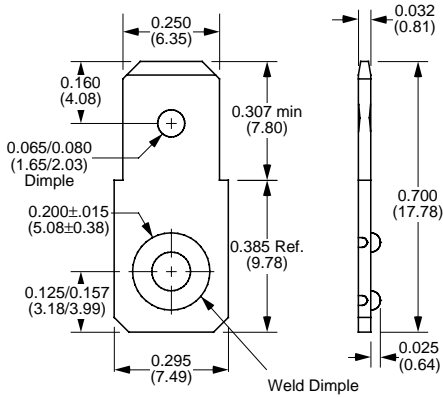

0.250" (6.35mm) Quick Disconnect Terminals

Part Number	Material Type	Finish Code	Inventory Type
763	Steel	4	Stock

Part Number	Material Type	Finish Code	Inventory Type
992	Steel	4	Special

Part Number	Material Type	Finish Code	Inventory Type	Dim. 'A'
721-140	Brass	0	Special	0.140" (3.56mm)
721-156	Brass	0	Stock	0.156" (3.96mm)
721-169	Brass	0	Stock	0.169" (4.29mm)

Part Number	Material Type	Finish Code	Inventory Type	Dim. 'A'
920-144	Brass	0	Stock	0.140" (3.56mm)
920-169	Brass	0	Special	0.169" (4.29mm)

Part Number	Material Type	Finish Code	Inventory Type
878	Steel	4	Stock

0.250" (6.35mm) Quick Disconnect Terminals

0.250" (6.35mm) Quick Disconnect Terminals

Part Number	Material Type	Finish Code	Inventory Type	Dim. 'A'
900-140	Brass	0	Stock	0.140" (3.56mm)

Part Number	Material Type	Finish Code	Inventory Type
887-156	Brass	0	Stock
888-156	Brass	0	Special

Part Number	Part Format	Material Type	Finish Code	Inventory Type	Dim. 'A'	Dim. 'B'
929-130	-XXXX	Brass	7	Stock	0.130" (3.30mm)	0.065"/0.080" (1.65mm/2.03mm) Dimple

¹Select Loose Piece Format: ONE, TWO, THREE (Special), FOUR (Special), FIVE (Special), or SEVEN (Special).
¹Select Continuous Format: Consult Factory for Multiple Sticks or Continuous Reels.