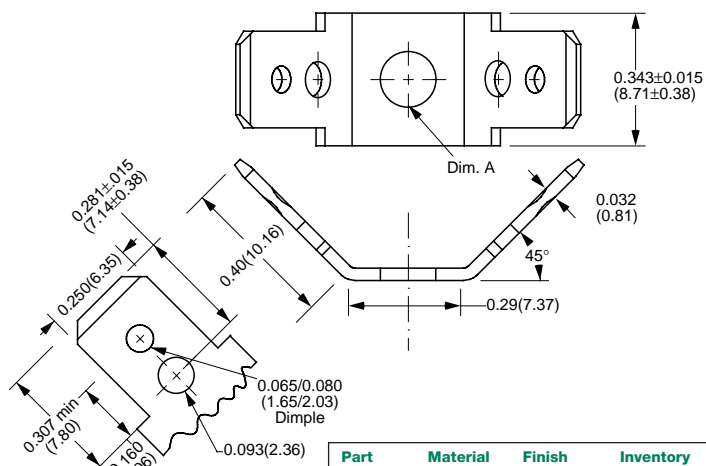

0.250" (6.35mm) Quick Disconnect Terminals

0.250" (6.35mm) Quick Disconnect Terminals

Part Number	Material Type	Finish Code	Inventory Type	Dim. 'A'
900-140	Brass	0	Stock	0.140" (3.56mm)

Part Number	Material Type	Finish Code	Inventory Type
887-156	Brass	0	Stock
888-156	Brass	0	Special

Part Number	Material Type	Finish Code	Inventory Type	Dim. 'A'
853-144	Brass	0	Stock	0.144" (3.66mm)

0.250" (6.35mm) Quick Disconnect Terminals

Part Number	Material Type	Finish Code	Inventory Type
968	Steel	4	Stock

Part Number	Material Type	Finish Code	Inventory Type	Dim. 'A'
897-140	Brass	0	Stock	0.140" (3.56mm)

0.250" (6.35mm) Quick Disconnect Terminals

Part Number	Material Type	Finish Code	Inventory Type	Dim. 'A'
911-140	Brass	0	Stock	0.140" (3.56mm)

Part Number	Material Type	Finish Code	Inventory Type	Dim. 'A'
581-156	Brass	0	Stock	0.156" (3.96mm)
581-194	Brass	0	Special	0.194" (4.93mm)

0.250" (6.35mm) Quick Disconnect Terminals

Part Number	Material Type	Finish Code	Inventory Type	Dim. 'A'
599-156	Brass	0	Stock	0.156" (3.96mm)
599-156-STEEL-4	Steel	4	Special	0.156" (3.96mm)