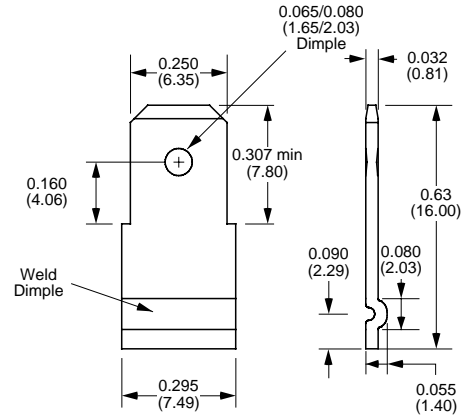

0.250" (6.35mm) Quick Disconnect Terminals

Part Number	Material Type	Finish Code	Inventory Type
763	Steel	4	Stock

Part Number	Material Type	Finish Code	Inventory Type
992	Steel	4	Special

Part Number	Material Type	Finish Code	Inventory Type	Dim. 'A'
721-140	Brass	0	Special	0.140" (3.56mm)
721-156	Brass	0	Stock	0.156" (3.96mm)
721-169	Brass	0	Stock	0.169" (4.29mm)

Part Number	Material Type	Finish Code	Inventory Type	Dim. 'A'
920-144	Brass	0	Stock	0.140" (3.56mm)
920-169	Brass	0	Special	0.169" (4.29mm)

Part Number	Material Type	Finish Code	Inventory Type
878	Steel	4	Stock

0.250" (6.35mm) Quick Disconnect Terminals

0.250" (6.35mm) Quick Disconnect Terminals

Part Number	Material Type	Finish Code	Inventory Type	Dim. 'A'
900-140	Brass	0	Stock	0.140" (3.56mm)

Part Number	Material Type	Finish Code	Inventory Type
887-156	Brass	0	Stock
888-156	Brass	0	Special

Part Number	Part Format	Material Type	Finish Code	Inventory Type	Dim. 'A'	Dim. 'B'
929-130	-XXXX	Brass	7	Stock	0.130" (3.30mm)	0.065"/0.080" (1.65mm/2.03mm) Dimple

¹Select Loose Piece Format: ONE, TWO, THREE (Special), FOUR (Special), FIVE (Special), or SEVEN (Special).
¹Select Continuous Format: Consult Factory for Multiple Sticks or Continuous Reels.