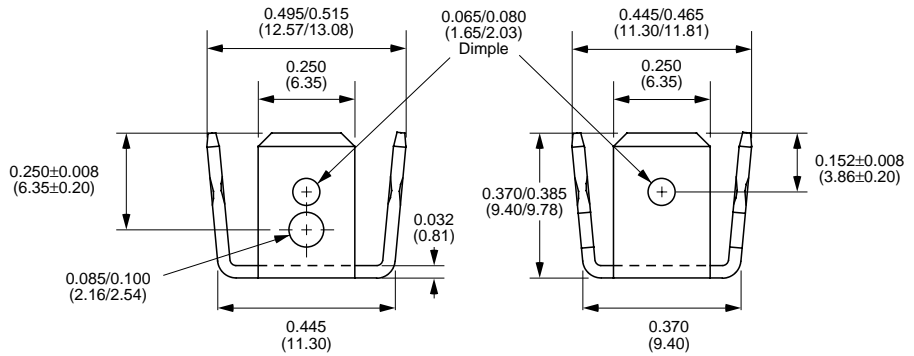

Part Number	Part Format	Material Type	Finish Code	Inventory Type	Dim. 'A'	Dim. 'B'
929-130	-XXXX	Brass	7	Stock	0.130" (3.30mm)	0.065"/0.080" (1.65mm/2.03mm) Dimple

¹Select Loose Piece Format: ONE, TWO, THREE (Special), FOUR (Special), FIVE (Special), or SEVEN (Special).
¹Select Continuous Format: Consult Factory for Multiple Sticks or Continuous Reels.

Part Number	Material Type	Finish Code	Inventory Type
918-196	Brass	5	Stock

0.250" (6.35mm) Quick Disconnect Terminals

Part Number	Material Type	Finish Code	Inventory Type	Dim. 'A'
580-144	Brass	0	Stock	0.144" (3.66mm)