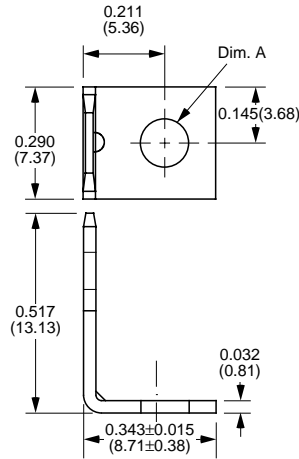

Part Number	Material Type	Finish Code	Inventory Type	Dim. 'A'
897-140	Brass	0	Stock	0.140" (3.56mm)

0.250" (6.35mm) Quick Disconnect Terminals

Part Number	Material Type	Finish Code	Inventory Type	Dim. 'A'
911-140	Brass	0	Stock	0.140" (3.56mm)

Part Number	Material Type	Finish Code	Inventory Type	Dim. 'A'
581-156	Brass	0	Stock	0.156" (3.96mm)
581-194	Brass	0	Special	0.194" (4.93mm)

0.250" (6.35mm) Quick Disconnect Terminals

Part Number	Material Type	Finish Code	Inventory Type	Dim. 'A'
599-156	Brass	0	Stock	0.156" (3.96mm)
599-156-STEEL-4	Steel	4	Special	0.156" (3.96mm)

Part Number	Material Type	Finish Code	Inventory Type	Dim. 'A'
885-096	Steel	7	Stock	0.096" (2.44mm)

0.250" (6.35mm) Quick Disconnect Terminals

Part Number	Material Type	Finish Code	Inventory Type	Dim. 'A'
883-125	Brass	0	Stock	0.125" (3.18mm)

Part Number	Part Format	Material Type	Finish Code	Inventory Type	Dim. 'A'	Dim. 'B'
929-130	-XXXX	Brass	7	Stock	0.130" (3.30mm)	0.065"/0.080" (1.65mm/2.03mm) Dimple

¹Select Loose Piece Format: ONE, TWO, THREE (Special), FOUR (Special), FIVE (Special), or SEVEN (Special).
¹Select Continuous Format: Consult Factory for Multiple Sticks or Continuous Reels.