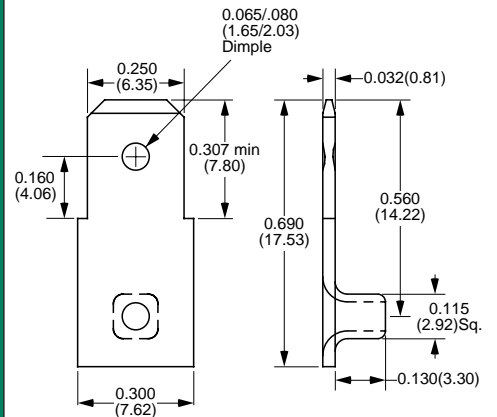

0.250" (6.35mm) Quick Disconnect Terminals

Part Number	Material Type	Finish Code	Inventory Type
763	Steel	4	Stock

Part Number	Material Type	Finish Code	Inventory Type
992	Steel	4	Special

Part Number	Material Type	Finish Code	Inventory Type	Dim. 'A'
721-140	Brass	0	Special	0.140" (3.56mm)
721-156	Brass	0	Stock	0.156" (3.96mm)
721-169	Brass	0	Stock	0.169" (4.29mm)

Part Number	Material Type	Finish Code	Inventory Type	Dim. 'A'
920-144	Brass	0	Stock	0.140" (3.56mm)
920-169	Brass	0	Special	0.169" (4.29mm)

Part Number	Material Type	Finish Code	Inventory Type
878	Steel	4	Stock

0.250" (6.35mm) Quick Disconnect Terminals

0.250" (6.35mm) Quick Disconnect Terminals

Part Number	Material Type	Finish Code	Inventory Type	Dim. 'A'
900-140	Brass	0	Stock	0.140" (3.56mm)

Part Number	Material Type	Finish Code	Inventory Type
887-156	Brass	0	Stock
888-156	Brass	0	Special