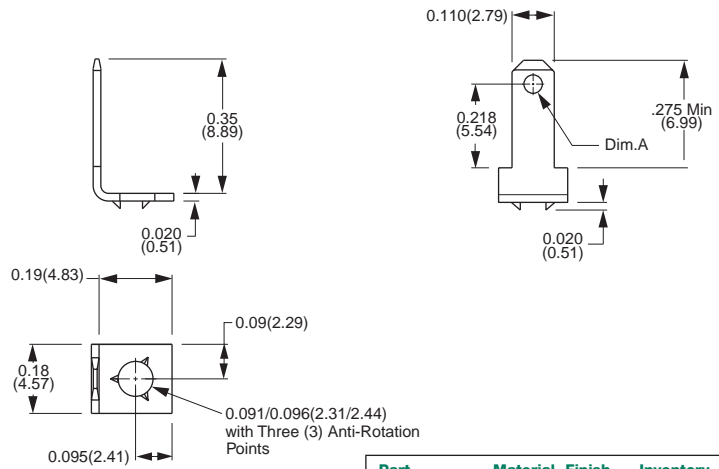

0.187" (4.75mm) Quick Disconnect Terminals

Part Number	Material Type	Finish Code	Inventory Type	Dim. 'A'
1103-069	Brass	0	Stock	0.069" (1.75mm)

Part Number	Material Type	Finish Code	Inventory Type	Dim. 'A'
868-100	Brass	0	Stock	0.100" (2.54mm)

0.110" (2.79mm) Quick Disconnect Terminals

Part Number	Material Type	Finish Code	Inventory Type
916-093	Brass	5	Stock

Part Number	Material Type	Finish Code	Inventory Type	Dim. 'A'
921-093	Brass	5	Special	0.048" (1.22mm)