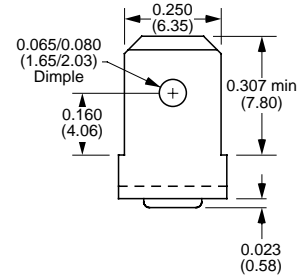

0.250" (6.35mm) Quick Disconnect Terminals

0.250" (6.35mm) Quick Disconnect Terminals

Part Number	Material Type	Finish Code	Inventory Type	Dim. 'A'
900-140	Brass	0	Stock	0.140" (3.56mm)

Part Number	Material Type	Finish Code	Inventory Type
887-156	Brass	0	Stock
888-156	Brass	0	Special

Part Number	Material Type	Finish Code	Inventory Type	Dim. 'A'
853-144	Brass	0	Stock	0.144" (3.66mm)

0.250" (6.35mm) Quick Disconnect Terminals

Part Number	Material Type	Finish Code	Inventory Type
968	Steel	4	Stock