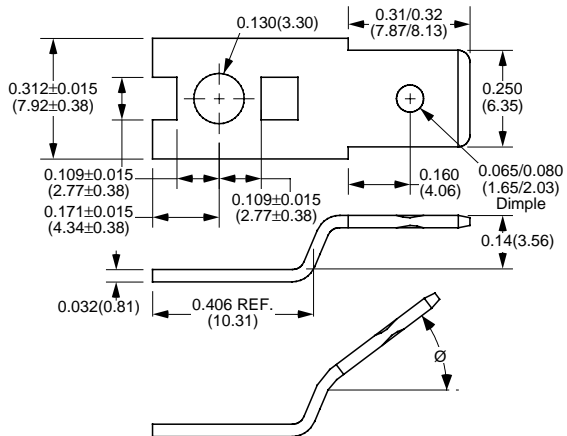

Part Number	Part Format	Material Type	Finish Code	Inventory Type	Dim. 'A'	Dim. 'B'
929-130	-XXXX	Brass	7	Stock	0.130" (3.30mm)	0.065"/0.080" (1.65mm/2.03mm) Dimple

¹Select Loose Piece Format: ONE, TWO, THREE (Special), FOUR (Special), FIVE (Special), or SEVEN (Special).
¹Select Continuous Format: Consult Factory for Multiple Sticks or Continuous Reels.

Part Number	Material Type	Finish Code	Inventory Type
918-196	Brass	5	Stock

0.250" (6.35mm) Quick Disconnect Terminals

Part Number	Material Type	Finish Code	Inventory Type	Dim. 'A'
580-144	Brass	0	Stock	0.144" (3.66mm)

Part Number	Material Type	Finish Code	Inventory Type
991	Steel	8	Stock

Part Number	Material Type	Finish Code	Inventory Type	Angle Ø'
766	Brass	0	Stock	37°
767	Brass	0	Stock	0°

0.187" (4.75mm) Quick Disconnect Terminals