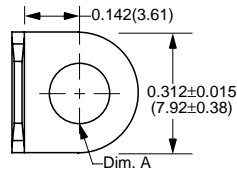

Part Number	Material Type	Finish Code	Inventory Type	Dim. 'A'
853-144	Brass	0	Stock	0.144" (3.66mm)

0.250" (6.35mm) Quick Disconnect Terminals

Part Number	Material Type	Finish Code	Inventory Type
968	Steel	4	Stock

Part Number	Material Type	Finish Code	Inventory Type	Dim. 'A'
897-140	Brass	0	Stock	0.140" (3.56mm)

0.250" (6.35mm) Quick Disconnect Terminals

Part Number	Material Type	Finish Code	Inventory Type	Dim. 'A'
911-140	Brass	0	Stock	0.140" (3.56mm)