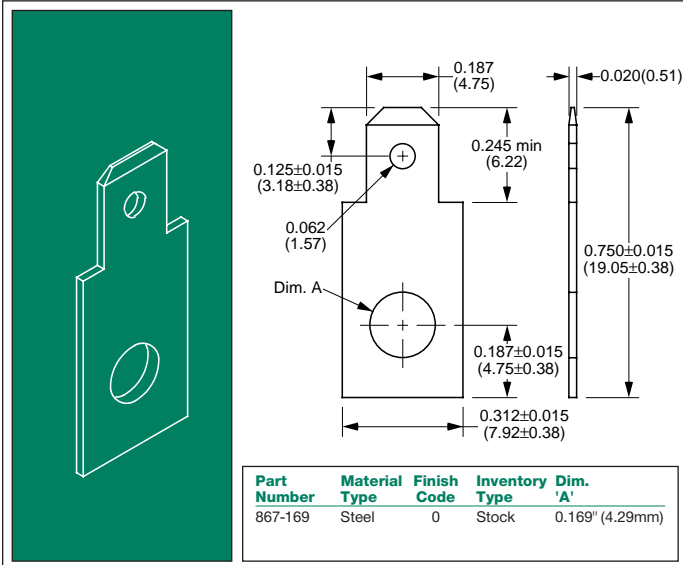

Part Number	Material Type	Finish Code	Inventory Type
918-196	Brass	5	Stock

0.250" (6.35mm) Quick Disconnect Terminals

Part Number	Material Type	Finish Code	Inventory Type	Dim. 'A'
580-144	Brass	0	Stock	0.144" (3.66mm)

Part Number	Material Type	Finish Code	Inventory Type
991	Steel	8	Stock

Part Number	Material Type	Finish Code	Inventory Type	Angle Ø'
766	Brass	0	Stock	37°
767	Brass	0	Stock	0°

0.187" (4.75mm) Quick Disconnect Terminals