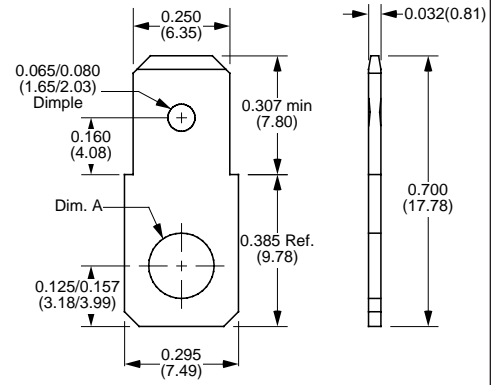

0.250" (6.35mm) Quick Disconnect Terminals

Part Number	Material Type	Finish Code	Inventory Type
763	Steel	4	Stock

Part Number	Material Type	Finish Code	Inventory Type
992	Steel	4	Special

Part Number	Material Type	Finish Code	Inventory Type	Dim. 'A'
721-140	Brass	0	Special	0.140" (3.56mm)
721-156	Brass	0	Stock	0.156" (3.96mm)
721-169	Brass	0	Stock	0.169" (4.29mm)

Part Number	Material Type	Finish Code	Inventory Type	Dim. 'A'
920-144	Brass	0	Stock	0.140" (3.56mm)
920-169	Brass	0	Special	0.169" (4.29mm)

Part Number	Material Type	Finish Code	Inventory Type
878	Steel	4	Stock

0.250" (6.35mm) Quick Disconnect Terminals

0.250" (6.35mm) Quick Disconnect Terminals

Part Number	Material Type	Finish Code	Inventory Type	Dim. 'A'
900-140	Brass	0	Stock	0.140" (3.56mm)

Part Number	Material Type	Finish Code	Inventory Type
887-156	Brass	0	Stock
888-156	Brass	0	Special

Part Number	Part Format	Material Type	Finish Code	Inventory Type	Dim. 'A'	Dim. 'B'
929-130	-XXXX	Brass	7	Stock	0.130" (3.30mm)	0.065"/0.080" (1.65mm/2.03mm) Dimple

¹Select Loose Piece Format: ONE, TWO, THREE (Special), FOUR (Special), FIVE (Special), or SEVEN (Special).
¹Select Continuous Format: Consult Factory for Multiple Sticks or Continuous Reels.