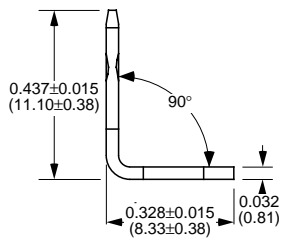

0.250" (6.35mm) Quick Disconnect Terminals

0.250" (6.35mm) Quick Disconnect Terminals

Part Number	Material Type	Finish Code	Inventory Type	Dim. 'A'
900-140	Brass	0	Stock	0.140" (3.56mm)

Part Number	Material Type	Finish Code	Inventory Type
887-156	Brass	0	Stock
888-156	Brass	0	Special

Part Number	Material Type	Finish Code	Inventory Type	Dim. 'A'
853-144	Brass	0	Stock	0.144" (3.66mm)

0.250" (6.35mm) Quick Disconnect Terminals

Part Number	Material Type	Finish Code	Inventory Type
968	Steel	4	Stock

Part Number	Material Type	Finish Code	Inventory Type	Dim. 'A'
897-140	Brass	0	Stock	0.140" (3.56mm)

0.250" (6.35mm) Quick Disconnect Terminals

Part Number	Material Type	Finish Code	Inventory Type	Dim. 'A'
911-140	Brass	0	Stock	0.140" (3.56mm)

Part Number	Material Type	Finish Code	Inventory Type	Dim. 'A'
581-156	Brass	0	Stock	0.156" (3.96mm)
581-194	Brass	0	Special	0.194" (4.93mm)

0.250" (6.35mm) Quick Disconnect Terminals

Part Number	Material Type	Finish Code	Inventory Type	Dim. 'A'
599-156	Brass	0	Stock	0.156" (3.96mm)
599-156-STEEL-4	Steel	4	Special	0.156" (3.96mm)