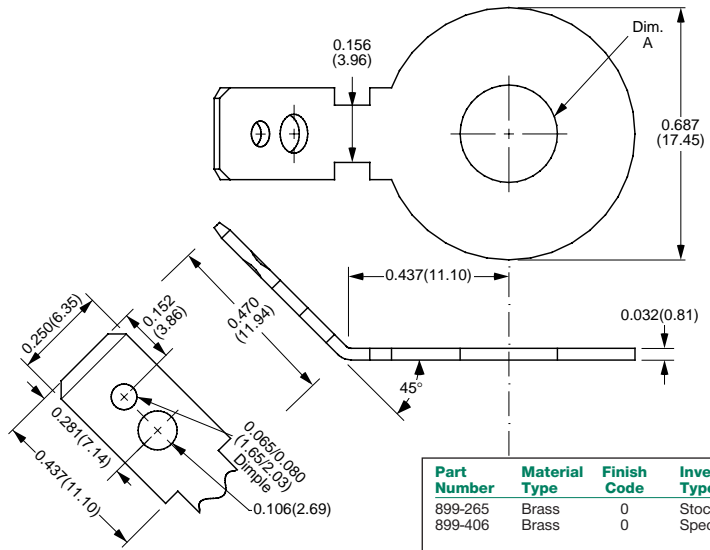

Part Number	Material Type	Finish Code	Inventory Type	Dim. 'A'
920-144	Brass	0	Stock	0.140" (3.56mm)
920-169	Brass	0	Special	0.169" (4.29mm)

Part Number	Material Type	Finish Code	Inventory Type
878	Steel	4	Stock

0.250" (6.35mm) Quick Disconnect Terminals

0.250" (6.35mm) Quick Disconnect Terminals

Part Number	Material Type	Finish Code	Inventory Type	Dim. 'A'
900-140	Brass	0	Stock	0.140" (3.56mm)

Part Number	Material Type	Finish Code	Inventory Type
887-156	Brass	0	Stock
888-156	Brass	0	Special

Part Number	Material Type	Finish Code	Inventory Type	Dim. 'A'
853-144	Brass	0	Stock	0.144" (3.66mm)

0.250" (6.35mm) Quick Disconnect Terminals

Part Number	Material Type	Finish Code	Inventory Type
968	Steel	4	Stock

Part Number	Material Type	Finish Code	Inventory Type	Dim. 'A'
897-140	Brass	0	Stock	0.140" (3.56mm)

0.250" (6.35mm) Quick Disconnect Terminals

Part Number	Material Type	Finish Code	Inventory Type	Dim. 'A'
911-140	Brass	0	Stock	0.140" (3.56mm)