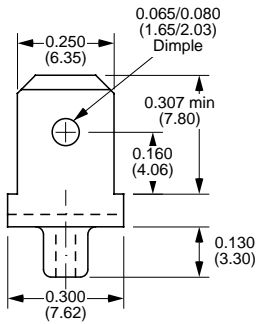

Part Number	Material Type	Finish Code	Inventory Type	Dim. 'A'
897-140	Brass	0	Stock	0.140" (3.56mm)

0.250" (6.35mm) Quick Disconnect Terminals

Part Number	Material Type	Finish Code	Inventory Type	Dim. 'A'
911-140	Brass	0	Stock	0.140" (3.56mm)

Part Number	Material Type	Finish Code	Inventory Type	Dim. 'A'
581-156	Brass	0	Stock	0.156" (3.96mm)
581-194	Brass	0	Special	0.194" (4.93mm)

0.250" (6.35mm) Quick Disconnect Terminals

Part Number	Material Type	Finish Code	Inventory Type	Dim. 'A'
599-156	Brass	0	Stock	0.156" (3.96mm)
599-156-STEEL-4	Steel	4	Special	0.156" (3.96mm)

Part Number	Material Type	Finish Code	Inventory Type	Dim. 'A'
885-096	Steel	7	Stock	0.096" (2.44mm)

0.250" (6.35mm) Quick Disconnect Terminals

Part Number	Material Type	Finish Code	Inventory Type	Dim. 'A'
883-125	Brass	0	Stock	0.125" (3.18mm)