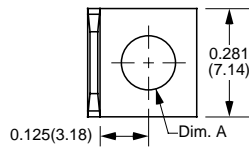

0.250" (6.35mm) Quick Disconnect Terminals

0.250" (6.35mm) Quick Disconnect Terminals

Part Number	Material Type	Finish Code	Inventory Type	Dim. 'A'
900-140	Brass	0	Stock	0.140" (3.56mm)

Part Number	Material Type	Finish Code	Inventory Type
887-156	Brass	0	Stock
888-156	Brass	0	Special

Part Number	Material Type	Finish Code	Inventory Type	Dim. 'A'
853-144	Brass	0	Stock	0.144" (3.66mm)

0.250" (6.35mm) Quick Disconnect Terminals

Part Number	Material Type	Finish Code	Inventory Type
968	Steel	4	Stock