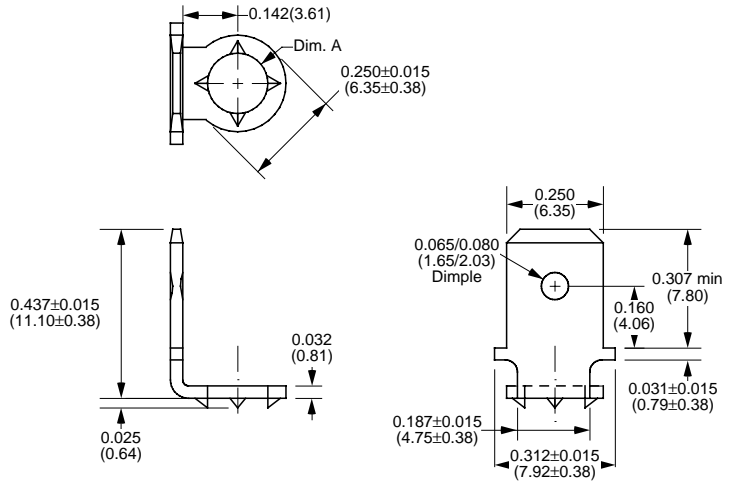

Part Number	Material Type	Finish Code	Inventory Type	Dim. 'A'
897-140	Brass	0	Stock	0.140" (3.56mm)

0.250" (6.35mm) Quick Disconnect Terminals

Part Number	Material Type	Finish Code	Inventory Type	Dim. 'A'
911-140	Brass	0	Stock	0.140" (3.56mm)

Part Number	Material Type	Finish Code	Inventory Type	Dim. 'A'
581-156	Brass	0	Stock	0.156" (3.96mm)
581-194	Brass	0	Special	0.194" (4.93mm)

0.250" (6.35mm) Quick Disconnect Terminals

Part Number	Material Type	Finish Code	Inventory Type	Dim. 'A'
599-156	Brass	0	Stock	0.156" (3.96mm)
599-156-STEEL-4	Steel	4	Special	0.156" (3.96mm)

Part Number	Material Type	Finish Code	Inventory Type	Dim. 'A'
885-096	Steel	7	Stock	0.096" (2.44mm)

0.250" (6.35mm) Quick Disconnect Terminals

Part Number	Material Type	Finish Code	Inventory Type	Dim. 'A'
883-125	Brass	0	Stock	0.125" (3.18mm)