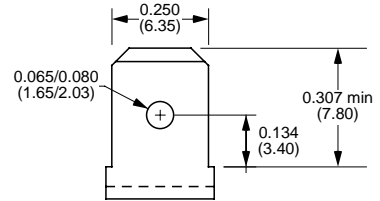

Part Number	Material Type	Finish Code	Inventory Type	Dim. 'A'
853-144	Brass	0	Stock	0.144" (3.66mm)

0.250" (6.35mm) Quick Disconnect Terminals

Part Number	Material Type	Finish Code	Inventory Type
968	Steel	4	Stock

Part Number	Material Type	Finish Code	Inventory Type	Dim. 'A'
897-140	Brass	0	Stock	0.140" (3.56mm)

0.250" (6.35mm) Quick Disconnect Terminals

Part Number	Material Type	Finish Code	Inventory Type	Dim. 'A'
911-140	Brass	0	Stock	0.140" (3.56mm)