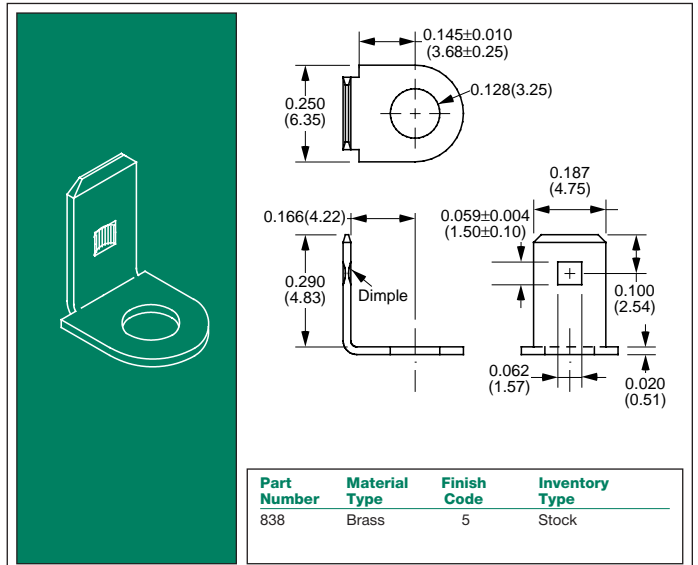

Part Number	Part Format	Material Type	Finish Code	Inventory Type	Dim. 'A'	Dim. 'B'
929-130	-XXXX	Brass	7	Stock	0.130" (3.30mm)	0.065"/0.080" (1.65mm/2.03mm) Dimple

¹Select Loose Piece Format: ONE, TWO, THREE (Special), FOUR (Special), FIVE (Special), or SEVEN (Special).
¹Select Continuous Format: Consult Factory for Multiple Sticks or Continuous Reels.

Part Number	Material Type	Finish Code	Inventory Type
918-196	Brass	5	Stock

0.250" (6.35mm) Quick Disconnect Terminals

Part Number	Material Type	Finish Code	Inventory Type	Dim. 'A'
580-144	Brass	0	Stock	0.144" (3.66mm)

Part Number	Material Type	Finish Code	Inventory Type
991	Steel	8	Stock

Part Number	Material Type	Finish Code	Inventory Type	Angle Ø'
766	Brass	0	Stock	37°
767	Brass	0	Stock	0°

0.187" (4.75mm) Quick Disconnect Terminals

0.187" (4.75mm) Quick Disconnect Terminals

Part Number	Material Type	Finish Code	Inventory Type	Dim. 'A'
1103-069	Brass	0	Stock	0.069" (1.75mm)

Part Number	Material Type	Finish Code	Inventory Type	Dim. 'A'
868-100	Brass	0	Stock	0.100" (2.54mm)