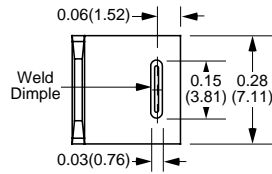

0.250" (6.35mm) Quick Disconnect Terminals

0.250" (6.35mm) Quick Disconnect Terminals

Part Number	Material Type	Finish Code	Inventory Type	Dim. 'A'
900-140	Brass	0	Stock	0.140" (3.56mm)

Part Number	Material Type	Finish Code	Inventory Type
887-156	Brass	0	Stock
888-156	Brass	0	Special

Part Number	Material Type	Finish Code	Inventory Type	Dim. 'A'
853-144	Brass	0	Stock	0.144" (3.66mm)

0.250" (6.35mm) Quick Disconnect Terminals

Part Number	Material Type	Finish Code	Inventory Type
968	Steel	4	Stock

Part Number	Material Type	Finish Code	Inventory Type	Dim. 'A'
897-140	Brass	0	Stock	0.140" (3.56mm)

0.250" (6.35mm) Quick Disconnect Terminals

Part Number	Material Type	Finish Code	Inventory Type	Dim. 'A'
911-140	Brass	0	Stock	0.140" (3.56mm)