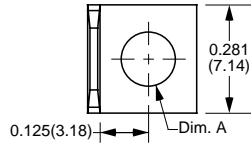

Part Number	Material Type	Finish Code	Inventory Type	Dim. 'A'
853-144	Brass	0	Stock	0.144" (3.66mm)

0.250" (6.35mm) Quick Disconnect Terminals

Part Number	Material Type	Finish Code	Inventory Type
968	Steel	4	Stock

Part Number	Material Type	Finish Code	Inventory Type	Dim. 'A'
897-140	Brass	0	Stock	0.140" (3.56mm)

0.250" (6.35mm) Quick Disconnect Terminals

Part Number	Material Type	Finish Code	Inventory Type	Dim. 'A'
911-140	Brass	0	Stock	0.140" (3.56mm)