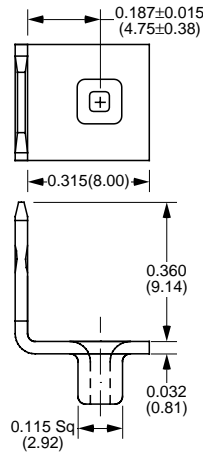

Part Number	Material Type	Finish Code	Inventory Type	Dim. 'A'
897-140	Brass	0	Stock	0.140" (3.56mm)

0.250" (6.35mm) Quick Disconnect Terminals

Part Number	Material Type	Finish Code	Inventory Type	Dim. 'A'
911-140	Brass	0	Stock	0.140" (3.56mm)

Part Number	Material Type	Finish Code	Inventory Type	Dim. 'A'
581-156	Brass	0	Stock	0.156" (3.96mm)
581-194	Brass	0	Special	0.194" (4.93mm)

0.250" (6.35mm) Quick Disconnect Terminals

Part Number	Material Type	Finish Code	Inventory Type	Dim. 'A'
599-156	Brass	0	Stock	0.156" (3.96mm)
599-156-STEEL-4	Steel	4	Special	0.156" (3.96mm)

Part Number	Material Type	Finish Code	Inventory Type	Dim. 'A'
885-096	Steel	7	Stock	0.096" (2.44mm)

0.250" (6.35mm) Quick Disconnect Terminals

Part Number	Material Type	Finish Code	Inventory Type	Dim. 'A'
883-125	Brass	0	Stock	0.125" (3.18mm)

Part Number	Material Type	Finish Code	Inventory Type
969	Brass	0	Stock

Part Number	Material Type	Finish Code	Inventory Type	Dim. 'A'
764	Brass	0	Stock	0.065/0.080" (1.65/2.03mm) Dimple

0.250" (6.35mm) Quick Disconnect Terminals