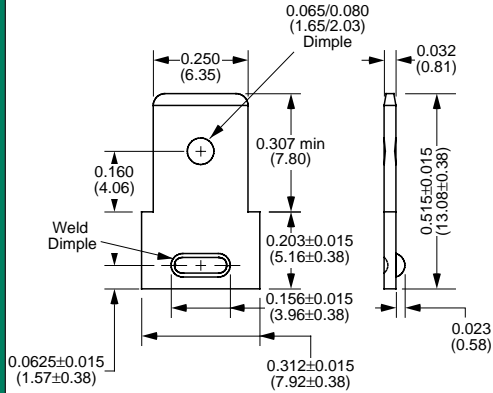

0.250" (6.35mm) Quick Disconnect Terminals

Part Number	Material Type	Finish Code	Inventory Type
763	Steel	4	Stock

Part Number	Material Type	Finish Code	Inventory Type
992	Steel	4	Special

Part Number	Material Type	Finish Code	Inventory Type	Dim. 'A'
721-140	Brass	0	Special	0.140" (3.56mm)
721-156	Brass	0	Stock	0.156" (3.96mm)
721-169	Brass	0	Stock	0.169" (4.29mm)

Part Number	Material Type	Finish Code	Inventory Type	Dim. 'A'
920-144	Brass	0	Stock	0.140" (3.56mm)
920-169	Brass	0	Special	0.169" (4.29mm)

Part Number	Material Type	Finish Code	Inventory Type
878	Steel	4	Stock

0.250" (6.35mm) Quick Disconnect Terminals

0.250" (6.35mm) Quick Disconnect Terminals

Part Number	Material Type	Finish Code	Inventory Type	Dim. 'A'
900-140	Brass	0	Stock	0.140" (3.56mm)

Part Number	Material Type	Finish Code	Inventory Type
887-156	Brass	0	Stock
888-156	Brass	0	Special