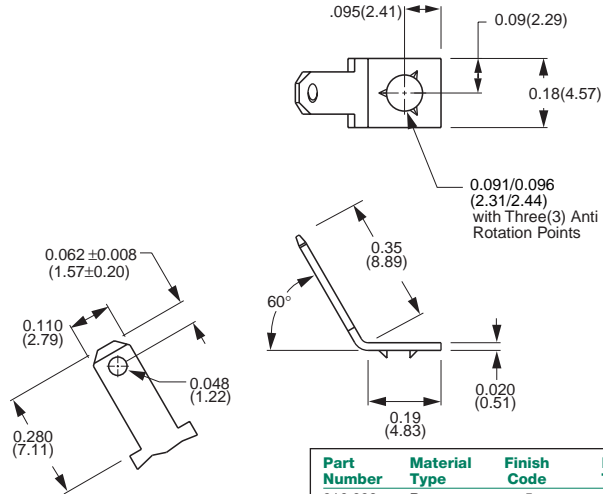

Part Number	Material Type	Finish Code	Inventory Type
918-196	Brass	5	Stock

0.250" (6.35mm) Quick Disconnect Terminals

Part Number	Material Type	Finish Code	Inventory Type	Dim. 'A'
580-144	Brass	0	Stock	0.144" (3.66mm)

Part Number	Material Type	Finish Code	Inventory Type
991	Steel	8	Stock

Part Number	Material Type	Finish Code	Inventory Type	Angle Ø'
766	Brass	0	Stock	37°
767	Brass	0	Stock	0°

0.187" (4.75mm) Quick Disconnect Terminals

0.187" (4.75mm) Quick Disconnect Terminals

Part Number	Material Type	Finish Code	Inventory Type	Dim. 'A'
1103-069	Brass	0	Stock	0.069" (1.75mm)

Part Number	Material Type	Finish Code	Inventory Type	Dim. 'A'
868-100	Brass	0	Stock	0.100" (2.54mm)

0.110" (2.79mm) Quick Disconnect Terminals

Part Number	Material Type	Finish Code	Inventory Type
916-093	Brass	5	Stock

Part Number	Material Type	Finish Code	Inventory Type	Dim. 'A'
921-093	Brass	5	Special	0.048" (1.22mm)