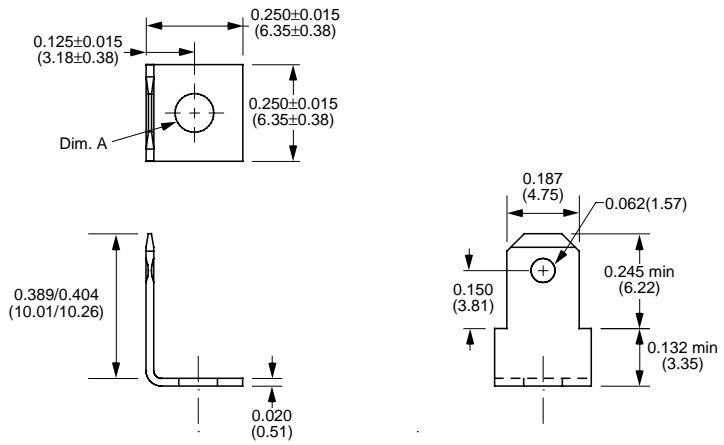

Part Number	Material Type	Finish Code	Inventory Type
991	Steel	8	Stock

Part Number	Material Type	Finish Code	Inventory Type	Angle Ø'
766	Brass	0	Stock	37°
767	Brass	0	Stock	0°

0.187" (4.75mm) Quick Disconnect Terminals

0.187" (4.75mm) Quick Disconnect Terminals

Part Number	Material Type	Finish Code	Inventory Type	Dim. 'A'
1103-069	Brass	0	Stock	0.069" (1.75mm)

Part Number	Material Type	Finish Code	Inventory Type	Dim. 'A'
868-100	Brass	0	Stock	0.100" (2.54mm)