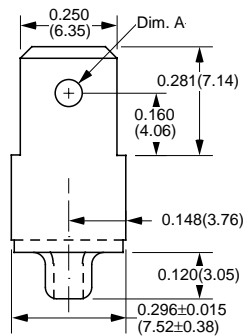

Part Number	Material Type	Finish Code	Inventory Type	Dim. 'A'
581-156	Brass	0	Stock	0.156" (3.96mm)
581-194	Brass	0	Special	0.194" (4.93mm)

0.250" (6.35mm) Quick Disconnect Terminals

Part Number	Material Type	Finish Code	Inventory Type	Dim. 'A'
599-156	Brass	0	Stock	0.156" (3.96mm)
599-156-STEEL-4	Steel	4	Special	0.156" (3.96mm)

Part Number	Material Type	Finish Code	Inventory Type	Dim. 'A'
885-096	Steel	7	Stock	0.096" (2.44mm)

0.250" (6.35mm) Quick Disconnect Terminals

Part Number	Material Type	Finish Code	Inventory Type	Dim. 'A'
883-125	Brass	0	Stock	0.125" (3.18mm)

Part Number	Material Type	Finish Code	Inventory Type
969	Brass	0	Stock

Part Number	Material Type	Finish Code	Inventory Type	Dim. 'A'
764	Brass	0	Stock	0.065/0.080" (1.65/2.03mm) Dimple

0.250" (6.35mm) Quick Disconnect Terminals

Part Number	Part Format	Material Type	Finish Code	Inventory Type	Dim. 'A'	Dim. 'B'
929-130	-XXXX	Brass	7	Stock	0.130" (3.30mm)	0.065"/0.080" (1.65mm/2.03mm) Dimple

¹Select Loose Piece Format: ONE, TWO, THREE (Special), FOUR (Special), FIVE (Special), or SEVEN (Special).
¹Select Continuous Format: Consult Factory for Multiple Sticks or Continuous Reels.