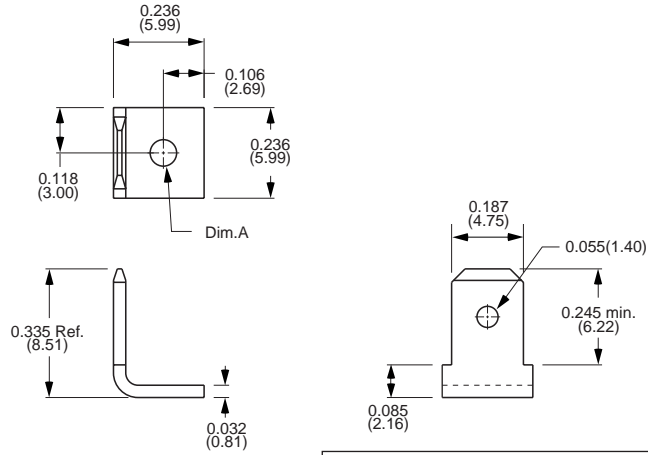

Part Number	Material Type	Finish Code	Inventory Type
918-196	Brass	5	Stock

0.250" (6.35mm) Quick Disconnect Terminals

Part Number	Material Type	Finish Code	Inventory Type	Dim. 'A'
580-144	Brass	0	Stock	0.144" (3.66mm)

Part Number	Material Type	Finish Code	Inventory Type
991	Steel	8	Stock

Part Number	Material Type	Finish Code	Inventory Type	Angle Ø'
766	Brass	0	Stock	37°
767	Brass	0	Stock	0°

0.187" (4.75mm) Quick Disconnect Terminals

0.187" (4.75mm) Quick Disconnect Terminals

Part Number	Material Type	Finish Code	Inventory Type	Dim. 'A'
1103-069	Brass	0	Stock	0.069" (1.75mm)

Part Number	Material Type	Finish Code	Inventory Type	Dim. 'A'
868-100	Brass	0	Stock	0.100" (2.54mm)