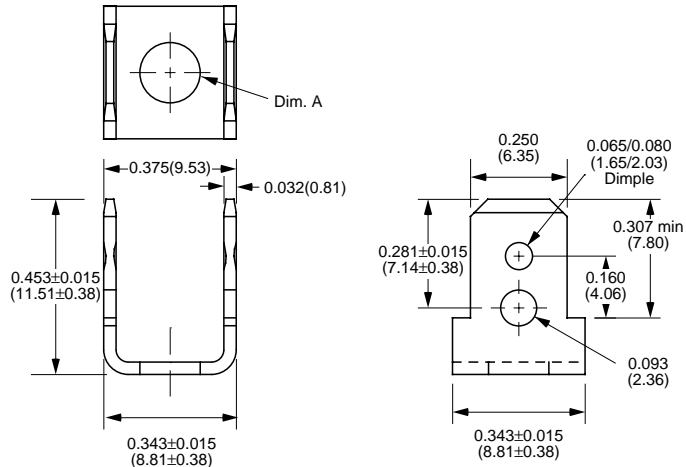

Part Number	Material Type	Finish Code	Inventory Type	Dim. 'A'
885-096	Steel	7	Stock	0.096" (2.44mm)

0.250" (6.35mm) Quick Disconnect Terminals

Part Number	Material Type	Finish Code	Inventory Type	Dim. 'A'
883-125	Brass	0	Stock	0.125" (3.18mm)

Part Number	Material Type	Finish Code	Inventory Type
969	Brass	0	Stock

Part Number	Material Type	Finish Code	Inventory Type	Dim. 'A'
764	Brass	0	Stock	0.065/0.080" (1.65/2.03mm) Dimple

0.250" (6.35mm) Quick Disconnect Terminals

Part Number	Part Format	Material Type	Finish Code	Inventory Type	Dim. 'A'	Dim. 'B'
929-130	-XXXX	Brass	7	Stock	0.130" (3.30mm)	0.065"/0.080" (1.65mm/2.03mm) Dimple

¹Select Loose Piece Format: ONE, TWO, THREE (Special), FOUR (Special), FIVE (Special), or SEVEN (Special).
¹Select Continuous Format: Consult Factory for Multiple Sticks or Continuous Reels.

Part Number	Material Type	Finish Code	Inventory Type
918-196	Brass	5	Stock

0.250" (6.35mm) Quick Disconnect Terminals

Part Number	Material Type	Finish Code	Inventory Type	Dim. 'A'
580-144	Brass	0	Stock	0.144" (3.66mm)