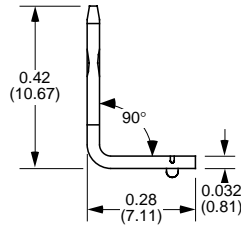

0.250" (6.35mm) Quick Disconnect Terminals

0.250" (6.35mm) Quick Disconnect Terminals

Part Number	Material Type	Finish Code	Inventory Type	Dim. 'A'
900-140	Brass	0	Stock	0.140" (3.56mm)

Part Number	Material Type	Finish Code	Inventory Type
887-156	Brass	0	Stock
888-156	Brass	0	Special

Part Number	Material Type	Finish Code	Inventory Type	Dim. 'A'
853-144	Brass	0	Stock	0.144" (3.66mm)

0.250" (6.35mm) Quick Disconnect Terminals

Part Number	Material Type	Finish Code	Inventory Type
968	Steel	4	Stock