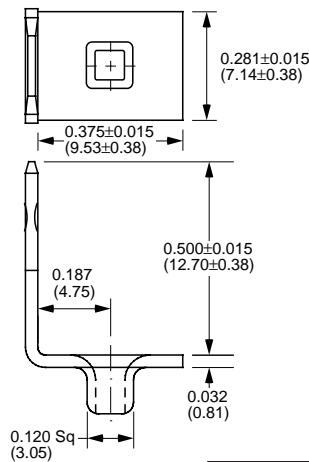

Part Number	Material Type	Finish Code	Inventory Type	Dim. 'A'
581-156	Brass	0	Stock	0.156" (3.96mm)
581-194	Brass	0	Special	0.194" (4.93mm)

0.250" (6.35mm) Quick Disconnect Terminals

Part Number	Material Type	Finish Code	Inventory Type	Dim. 'A'
599-156	Brass	0	Stock	0.156" (3.96mm)
599-156-STEEL-4	Steel	4	Special	0.156" (3.96mm)

Part Number	Material Type	Finish Code	Inventory Type	Dim. 'A'
885-096	Steel	7	Stock	0.096" (2.44mm)

0.250" (6.35mm) Quick Disconnect Terminals

Part Number	Material Type	Finish Code	Inventory Type	Dim. 'A'
883-125	Brass	0	Stock	0.125" (3.18mm)

Part Number	Material Type	Finish Code	Inventory Type
969	Brass	0	Stock

Part Number	Material Type	Finish Code	Inventory Type	Dim. 'A'
764	Brass	0	Stock	0.065/0.080" (1.65/2.03mm) Dimple

0.250" (6.35mm) Quick Disconnect Terminals

Part Number	Part Format	Material Type	Finish Code	Inventory Type	Dim. 'A'	Dim. 'B'
929-130	-XXXX	Brass	7	Stock	0.130" (3.30mm)	0.065"/0.080" (1.65mm/2.03mm) Dimple

¹Select Loose Piece Format: ONE, TWO, THREE (Special), FOUR (Special), FIVE (Special), or SEVEN (Special).
¹Select Continuous Format: Consult Factory for Multiple Sticks or Continuous Reels.