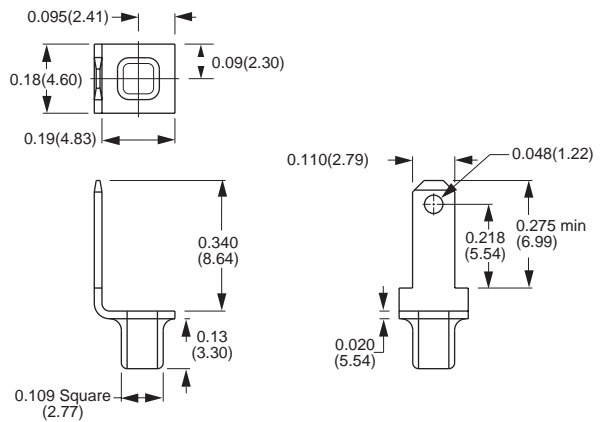

0.187" (4.75mm) Quick Disconnect Terminals

Part Number	Material Type	Finish Code	Inventory Type	Dim. 'A'
1103-069	Brass	0	Stock	0.069" (1.75mm)

Part Number	Material Type	Finish Code	Inventory Type	Dim. 'A'
868-100	Brass	0	Stock	0.100" (2.54mm)

0.110" (2.79mm) Quick Disconnect Terminals

Part Number	Material Type	Finish Code	Inventory Type
916-093	Brass	5	Stock

Part Number	Material Type	Finish Code	Inventory Type	Dim. 'A'
921-093	Brass	5	Special	0.048" (1.22mm)