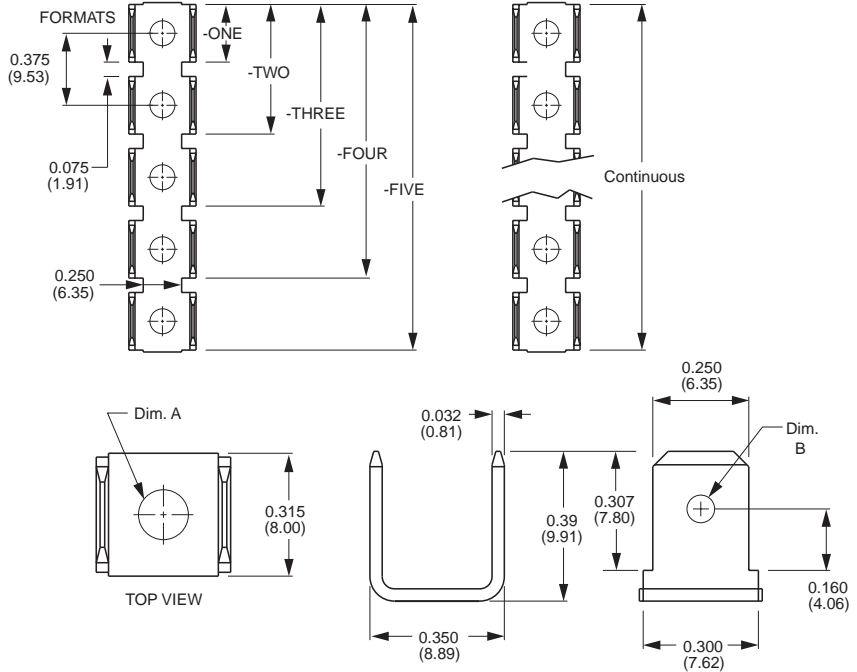

0.250" (6.35mm) Quick Disconnect Terminals

Part Number	Part Format	Material Type	Finish Code	Inventory Type	Dim. 'A'	Dim. 'B'
929-130	-XXXX	Brass	7	Stock	0.130" (3.30mm)	0.065"/0.080" (1.65mm/2.03mm) Dimple

¹Select Loose Piece Format: ONE, TWO, THREE (Special), FOUR (Special), FIVE (Special), or SEVEN (Special).
¹Select Continuous Format: Consult Factory for Multiple Sticks or Continuous Reels.