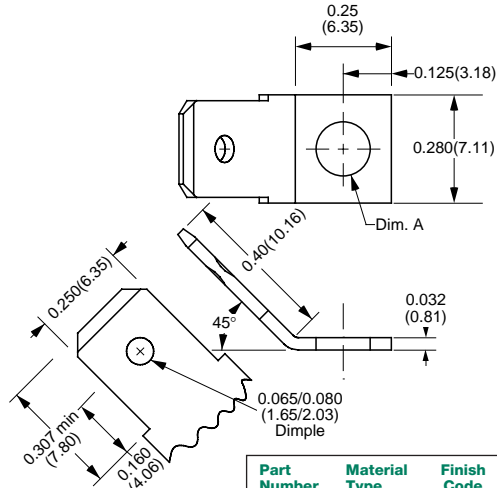

Part Number	Material Type	Finish Code	Inventory Type	Dim. 'A'
920-144	Brass	0	Stock	0.140" (3.56mm)
920-169	Brass	0	Special	0.169" (4.29mm)

Part Number	Material Type	Finish Code	Inventory Type
878	Steel	4	Stock

Part Number	Material Type	Finish Code	Inventory Type
970	Brass	0	Special

0.250" (6.35mm) Quick Disconnect Terminals

Part Number	Material Type	Finish Code	Inventory Type
765	Brass	0	Stock

Part Number	Material Type	Finish Code	Inventory Type
967	Steel	4	Special

0.250" (6.35mm) Quick Disconnect Terminals

0.250" (6.35mm) Quick Disconnect Terminals

Part Number	Material Type	Finish Code	Inventory Type	Dim. 'A'
900-140	Brass	0	Stock	0.140" (3.56mm)

Part Number	Material Type	Finish Code	Inventory Type
887-156	Brass	0	Stock
888-156	Brass	0	Special

Part Number	Material Type	Finish Code	Inventory Type	Dim. 'A'
853-144	Brass	0	Stock	0.144" (3.66mm)

0.250" (6.35mm) Quick Disconnect Terminals

Part Number	Material Type	Finish Code	Inventory Type
968	Steel	4	Stock