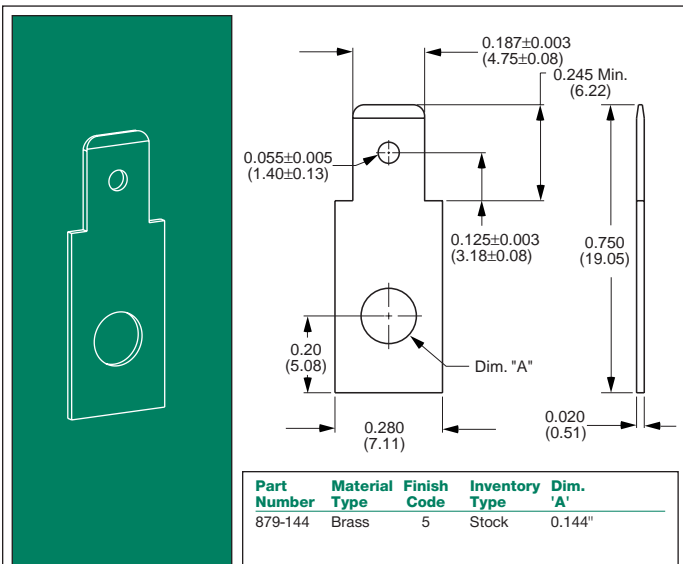

Part Number	Material Type	Finish Code	Inventory Type
918-196	Brass	5	Stock

0.250" (6.35mm) Quick Disconnect Terminals

Part Number	Material Type	Finish Code	Inventory Type	Dim. 'A'
580-144	Brass	0	Stock	0.144" (3.66mm)

Part Number	Material Type	Finish Code	Inventory Type
991	Steel	8	Stock

Part Number	Material Type	Finish Code	Inventory Type	Angle Ø'
766	Brass	0	Stock	37°
767	Brass	0	Stock	0°

0.187" (4.75mm) Quick Disconnect Terminals