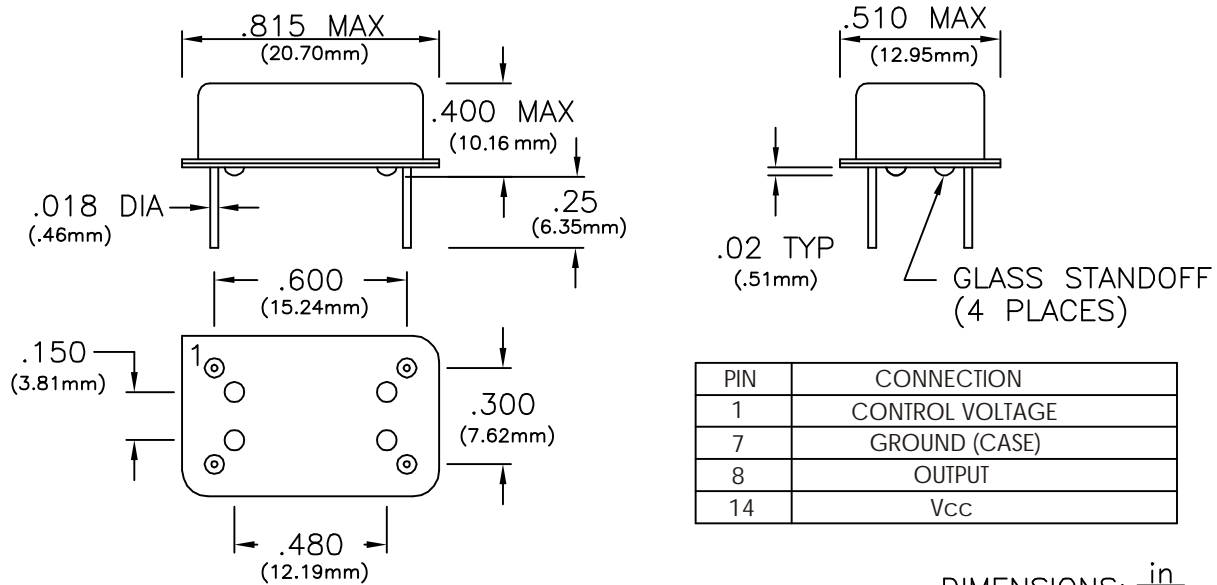

CRYSTAL CONTROLLED OSCILLATORS

PACKAGE OUTLINE

DIMENSIONS: $\frac{\text{in}}{\text{mm}}$

TEST DIAGRAM

Specifications subject to change without notice.