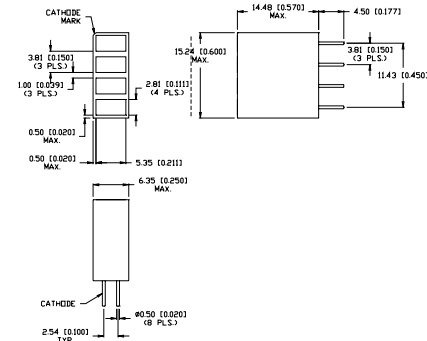

SSA-LXB4355 Series

2.8x5.35mm Rectangular COB Array, 4 Chips

FEATURES / OPTIONS

- ▶ State-of-the-Art, High Intensity Chip Technology
- ▶ Pre-Sorted Chips for Color & Industry Uniformity
- ▶ Easy Installation Over Using Individual LEDs
- ▶ Choice of Colors and Color Combinations
- ▶ Custom Arrays, Easily Developed, Low Minimum

SSA-LXB10 Series

1.78x5mm Rectangular COB Array, 10 Chips

FEATURES / OPTIONS

- ▶ State-of-the-Art, High Brightness Chip Technology
- ▶ Pre-Sorted Chips Prior to Bonding on PCB
- ▶ Easy Installation Over Using Individual LEDs
- ▶ Choice of Colors and Color Combinations
- ▶ White Reflector to Maximize Light Output
- ▶ Custom Arrays, Easily Developed, Low Minimum
- ▶ Black or Gray Face for High Contrast