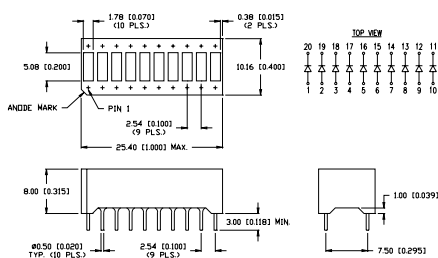

SSA-LXB4355 Series

2.8x5.35mm Rectangular COB Array, 4 Chips

FEATURES / OPTIONS

- ▶ State-of-the-Art, High Intensity Chip Technology
- ▶ Pre-Sorted Chips for Color & Industry Uniformity
- ▶ Easy Installation Over Using Individual LEDs
- ▶ Choice of Colors and Color Combinations
- ▶ Custom Arrays, Easily Developed, Low Minimum

SSA-LXB10 Series

1.78x5mm Rectangular COB Array, 10 Chips

FEATURES / OPTIONS

- ▶ State-of-the-Art, High Brightness Chip Technology
- ▶ Pre-Sorted Chips Prior to Bonding on PCB
- ▶ Easy Installation Over Using Individual LEDs
- ▶ Choice of Colors and Color Combinations
- ▶ White Reflector to Maximize Light Output
- ▶ Custom Arrays, Easily Developed, Low Minimum
- ▶ Black or Gray Face for High Contrast