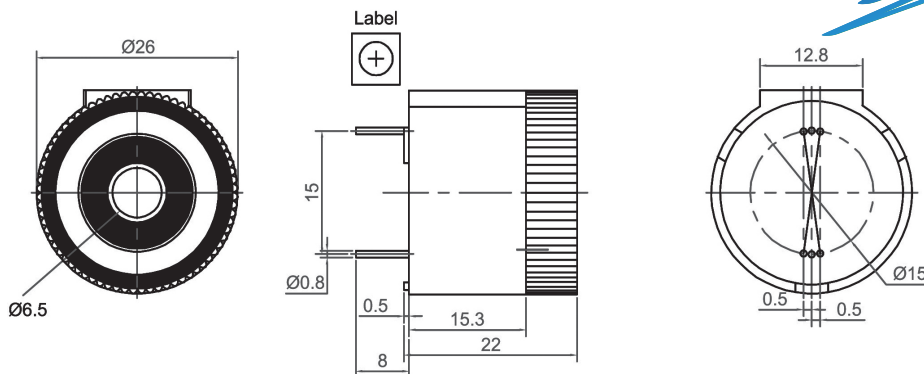

Piezo Buzzer (DC)

Canopus Part no.	Operating Voltage (VDC)	Rated Voltage (VDC)	Max Rated Current (mA)	Min Sound Output (dBA)	Resonant Frequency (Hz)	Tone Nature	Operating Temperature (°C)	Housing	Weight (g)
CPB2409GC34TW	3 ~ 20	9	10	82 at 30cm	3400 ± 500	Continuous	-20 ~ +65	PBT	4

CANOPUS

Canopus Part no.	Operating Voltage (VDC)	Rated Voltage (VDC)	Max Rated Current (mA)	Min Sound Output (dBA)	Resonant Frequency (Hz)	Tone Nature	Operating Temperature (°C)	Housing	Weight (g)
CPB2416HC29NP	3 ~ 20	12	8	85 at 30cm	2900 ± 500	Continuous	-20 ~ +85	Noryl	6