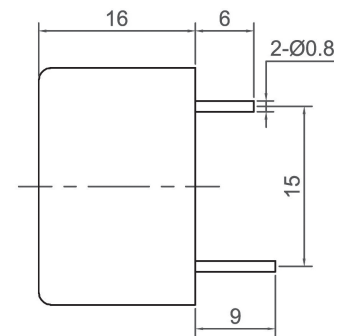

Piezo Buzzer (DC)

Canopus Part no.	Operating Voltage (VDC)	Rated Voltage (VDC)	Max Rated Current (mA)	Min Sound Output (dBA)	Resonant Frequency (Hz)	Tone Nature	Operating Temperature (°C)	Housing	Weight (g)
CPB2409GC34TW	3 ~ 20	9	10	82 at 30cm	3400 ± 500	Continuous	-20 ~ +65	PBT	4

CANOPUS

Canopus Part no.	Operating Voltage (VDC)	Rated Voltage (VDC)	Max Rated Current (mA)	Min Sound Output (dBA)	Resonant Frequency (Hz)	Tone Nature	Operating Temperature (°C)	Housing	Weight (g)
CPB2416HC29NP	3 ~ 20	12	8	85 at 30cm	2900 ± 500	Continuous	-20 ~ +85	Noryl	6

Canopus Part no.	Operating Voltage (VDC)	Rated Voltage (VDC)	Max Rated Current (mA)	Min Sound Output (dBA)	Resonant Frequency (Hz)	Tone Nature	Operating Temperature (°C)	Housing	Weight (g)
CPB2622GC28BP	5 ~ 18	9 / 12	50	98 at 60cm	2800 ± 500	Continuous	-20 ~ +60	ABS	15