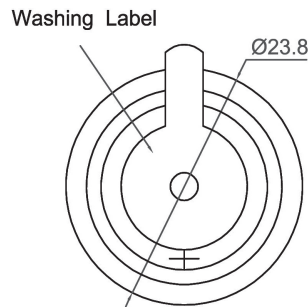

Piezo Buzzer (DC)

Canopus Part no.	Operating Voltage (VDC)	Rated Voltage (VDC)	Max Rated Current (mA)	Min Sound Output (dBA)	Resonant Frequency (Hz)	Tone Nature	Operating Temperature (°C)	Housing	Weight (g)
CPB2409GC34TW	3 ~ 20	9	10	82 at 30cm	3400 ± 500	Continuous	-20 ~ +65	PBT	4

CANOPUS

Canopus Part no.	Operating Voltage (VDC)	Rated Voltage (VDC)	Max Rated Current (mA)	Min Sound Output (dBA)	Resonant Frequency (Hz)	Tone Nature	Operating Temperature (°C)	Housing	Weight (g)
CPB2416HC29NP	3 ~ 20	12	8	85 at 30cm	2900 ± 500	Continuous	-20 ~ +85	Noryl	6

Canopus Part no.	Operating Voltage (VDC)	Rated Voltage (VDC)	Max Rated Current (mA)	Min Sound Output (dBA)	Resonant Frequency (Hz)	Tone Nature	Operating Temperature (°C)	Housing	Weight (g)
CPB2622GC28BP	5 ~ 18	9 / 12	50	98 at 60cm	2800 ± 500	Continuous	-20 ~ +60	ABS	15