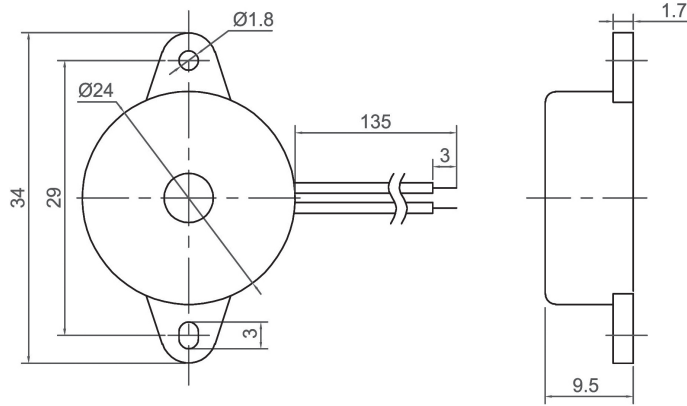

Piezo Buzzer (DC)

Canopus Part no.	Operating Voltage (VDC)	Rated Voltage (VDC)	Max Rated Current (mA)	Min Sound Output (dBA)	Resonant Frequency (Hz)	Tone Nature	Operating Temperature (°C)	Housing	Weight (g)
CPB2409GC34TW	3 ~ 20	9	10	82 at 30cm	3400 ± 500	Continuous	-20 ~ +65	PBT	4

CANOPUS

Canopus Part no.	Operating Voltage (VDC)	Rated Voltage (VDC)	Max Rated Current (mA)	Min Sound Output (dBA)	Resonant Frequency (Hz)	Tone Nature	Operating Temperature (°C)	Housing	Weight (g)
CPB2416HC29NP	3 ~ 20	12	8	85 at 30cm	2900 ± 500	Continuous	-20 ~ +85	Noryl	6

Canopus Part no.	Operating Voltage (VDC)	Rated Voltage (VDC)	Max Rated Current (mA)	Min Sound Output (dBA)	Resonant Frequency (Hz)	Tone Nature	Operating Temperature (°C)	Housing	Weight (g)
CPB2622GC28BP	5 ~ 18	9 / 12	50	98 at 60cm	2800 ± 500	Continuous	-20 ~ +60	ABS	15