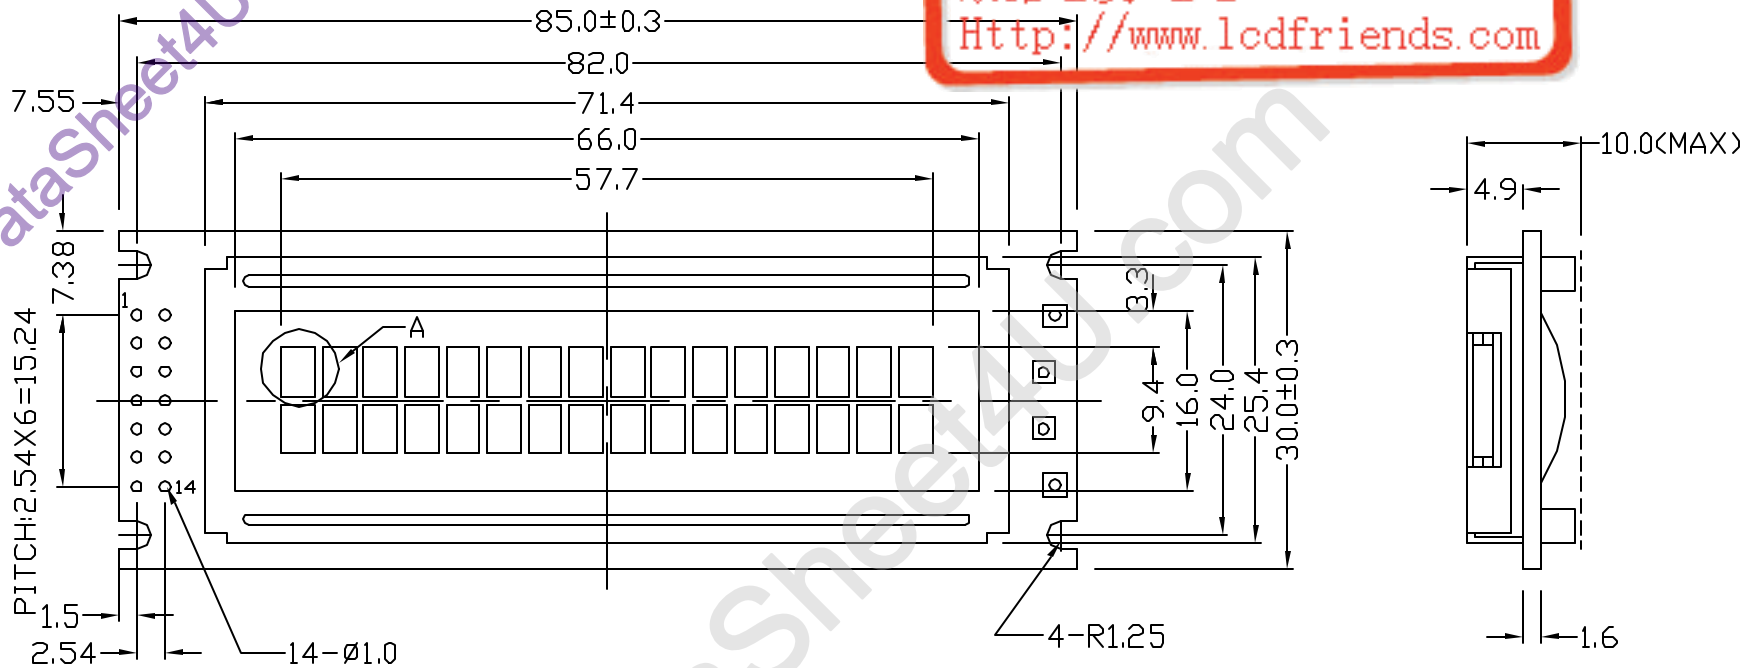

液晶之友 电话: 020-33819057  
[Http://www.lcdfriends.com](http://www.lcdfriends.com)

1	2	3	4	5	6	7	8	9	10	11	12	13	14
DB7	DB6	DB5	DB4	DB3	DB2	DB1	DB0	E	R/WRS	VO	VSS	VDD	

NOTES:

- 1.DISPLAY TYPE: TN, STN, or FSTN
- 2.VIEWING DIRECTION: 6:00 or 12:00
- 3.POLARIZER MODE: REFLECTIVE or TRANSFLECTIVE
- 4.OPERATING TEMP: NORMAL or WIDE
- 5.STORAGE TEMP: NORMAL or WIDE
- 6.LCD OPERATING VOLTAGE: 4.7V
- 7.DRIVE METHOD: 1/16 DUTY 1/5 BIAS
- 8.BACKLIGHT: NONE, LED, or EL
- 9.UNMARKED TOLERANCE: ±0.3mm