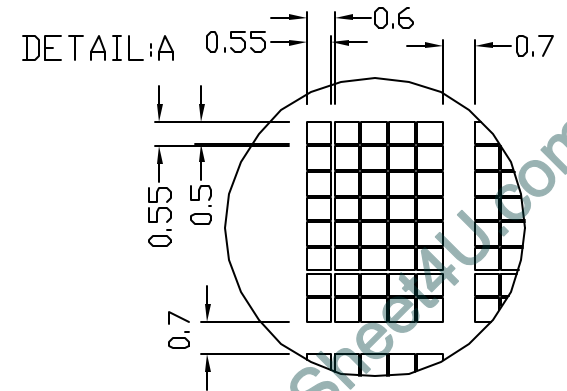

液晶之友 电话: 020-33819057  
[Http://www.lcdfriends.com](http://www.lcdfriends.com)

1	2	3	4	5	6	7	8	9	10	11	12	13	14
DB7	DB6	DB5	DB4	DB3	DB2	DB1	DB0	E	R/WRS	VO	VSS	VDD	

NOTES:

- 1.DISPLAY TYPE: TN, STN, or FSTN
- 2.VIEWING DIRECTION: 6:00 or 12:00
- 3.POLARIZER MODE: REFLECTIVE or TRANSFLECTIVE
- 4.OPERATING TEMP: NORMAL or WIDE
- 5.STORAGE TEMP: NORMAL or WIDE
- 6.LCD OPERATING VOLTAGE: 4.7V
- 7.DRIVE METHOD: 1/16 DUTY 1/5 BIAS
- 8.BACKLIGHT: NONE, LED, or EL
- 9.UNMARKED TOLERANCE: ±0.3mm