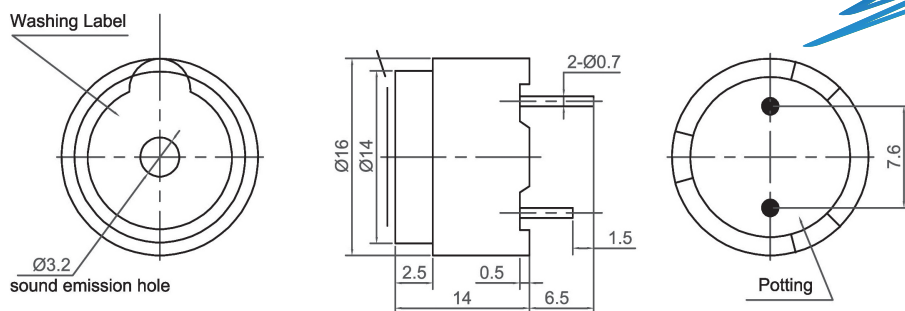

# Magnetic Buzzer (DC)

**CMB1207-X**

Canopus Part no.	Operating Voltage (VDC)	Rated Voltage (VDC)	Max Rated Current (mA)	Min Sound Output (dBA)	Resonant Frequency (Hz)	Tone Nature	Operating Temperature (°C)	Housing	Terminal	Weight (g)
CMB1207EC23NPX	3.5 ~ 7	5	25	85 at 10cm	2300±300	Continuous	-40 ~ +85	Noryl	Pin	2

**CANOPUS**

**CMB1209**

Canopus Part no.	Operating Voltage (VDC)	Rated Voltage (VDC)	Max Rated Current (mA)	Min Sound Output (dBA)	Resonant Frequency (Hz)	Tone Nature	Operating Temperature (°C)	Housing	Terminal	Weight (g)
CMB1209AC23NP	1.3 ~ 2	1.5	30	75 at 10cm	2300±400	Continuous	-10 ~ +50	Noryl	Pin	2
CMB1209EC23NP	4 ~ 7	5	30	85 at 10cm	2300±300	Continuous	-40 ~ +85	Noryl	Pin	2
CMB1209HC23NP	8 ~ 15	12	30	85 at 10cm	2300±300	Continuous	-40 ~ +85	Noryl	Pin	2

**CMB1614-T**

Canopus Part no.	Operating Voltage (VDC)	Rated Voltage (VDC)	Max Rated Current (mA)	Min Sound Output (dBA)	Resonant Frequency (Hz)	Tone Nature	Operating Temperature (°C)	Housing	Terminal	Weight (g)
CMB1614AC23NPT	1 ~ 2	1.5	20	76 at 10cm	2300±400	Continuous	-40 ~ +85	Noryl	Pin	7
CMB1614FC23NPT	4 ~ 8	6	30	85 at 10cm	2300±300	Continuous	-40 ~ +85	Noryl	Pin	7
CMB1614HC23NPT	8 ~ 15	12	30	85 at 10cm	2300±300	Continuous	-40 ~ +85	Noryl	Pin	7