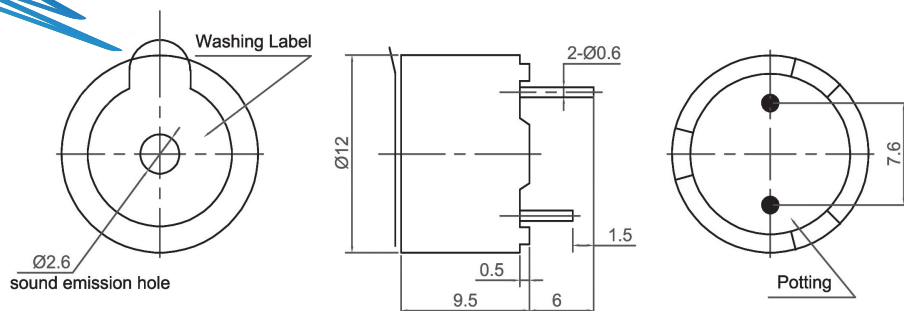

# Magnetic Buzzer (DC)

**CMB1207-X**

Canopus Part no.	Operating Voltage (VDC)	Rated Voltage (VDC)	Max Rated Current (mA)	Min Sound Output (dBA)	Resonant Frequency (Hz)	Tone Nature	Operating Temperature (°C)	Housing	Terminal	Weight (g)
CMB1207EC23NPX	3.5 ~ 7	5	25	85 at 10cm	2300±300	Continuous	-40 ~ +85	Noryl	Pin	2

**CANOPUS**

**CMB1209**

Canopus Part no.	Operating Voltage (VDC)	Rated Voltage (VDC)	Max Rated Current (mA)	Min Sound Output (dBA)	Resonant Frequency (Hz)	Tone Nature	Operating Temperature (°C)	Housing	Terminal	Weight (g)
CMB1209AC23NP	1.3 ~ 2	1.5	30	75 at 10cm	2300±400	Continuous	-10 ~ +50	Noryl	Pin	2
CMB1209EC23NP	4 ~ 7	5	30	85 at 10cm	2300±300	Continuous	-40 ~ +85	Noryl	Pin	2
CMB1209HC23NP	8 ~ 15	12	30	85 at 10cm	2300±300	Continuous	-40 ~ +85	Noryl	Pin	2

**CMB1614-T**

Canopus Part no.	Operating Voltage (VDC)	Rated Voltage (VDC)	Max Rated Current (mA)	Min Sound Output (dBA)	Resonant Frequency (Hz)	Tone Nature	Operating Temperature (°C)	Housing	Terminal	Weight (g)
CMB1614AC23NPT	1 ~ 2	1.5	20	76 at 10cm	2300±400	Continuous	-40 ~ +85	Noryl	Pin	7
CMB1614FC23NPT	4 ~ 8	6	30	85 at 10cm	2300±300	Continuous	-40 ~ +85	Noryl	Pin	7
CMB1614HC23NPT	8 ~ 15	12	30	85 at 10cm	2300±300	Continuous	-40 ~ +85	Noryl	Pin	7