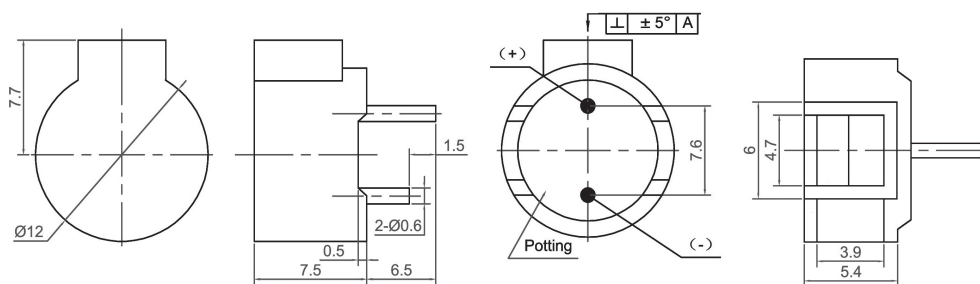

# Magnetic Buzzer (DC)

**CMB1207-X**

Canopus Part no.	Operating Voltage (VDC)	Rated Voltage (VDC)	Max Rated Current (mA)	Min Sound Output (dBA)	Resonant Frequency (Hz)	Tone Nature	Operating Temperature (°C)	Housing	Terminal	Weight (g)
CMB1207EC23NPX	3.5 ~ 7	5	25	85 at 10cm	2300±300	Continuous	-40 ~ +85	Noryl	Pin	2

**CANOPUS**

**CMB1209**

Canopus Part no.	Operating Voltage (VDC)	Rated Voltage (VDC)	Max Rated Current (mA)	Min Sound Output (dBA)	Resonant Frequency (Hz)	Tone Nature	Operating Temperature (°C)	Housing	Terminal	Weight (g)
CMB1209AC23NP	1.3 ~ 2	1.5	30	75 at 10cm	2300±400	Continuous	-10 ~ +50	Noryl	Pin	2
CMB1209EC23NP	4 ~ 7	5	30	85 at 10cm	2300±300	Continuous	-40 ~ +85	Noryl	Pin	2
CMB1209HC23NP	8 ~ 15	12	30	85 at 10cm	2300±300	Continuous	-40 ~ +85	Noryl	Pin	2

**CMB1614-T**

Canopus Part no.	Operating Voltage (VDC)	Rated Voltage (VDC)	Max Rated Current (mA)	Min Sound Output (dBA)	Resonant Frequency (Hz)	Tone Nature	Operating Temperature (°C)	Housing	Terminal	Weight (g)
CMB1614AC23NPT	1 ~ 2	1.5	20	76 at 10cm	2300±400	Continuous	-40 ~ +85	Noryl	Pin	7
CMB1614FC23NPT	4 ~ 8	6	30	85 at 10cm	2300±300	Continuous	-40 ~ +85	Noryl	Pin	7
CMB1614HC23NPT	8 ~ 15	12	30	85 at 10cm	2300±300	Continuous	-40 ~ +85	Noryl	Pin	7