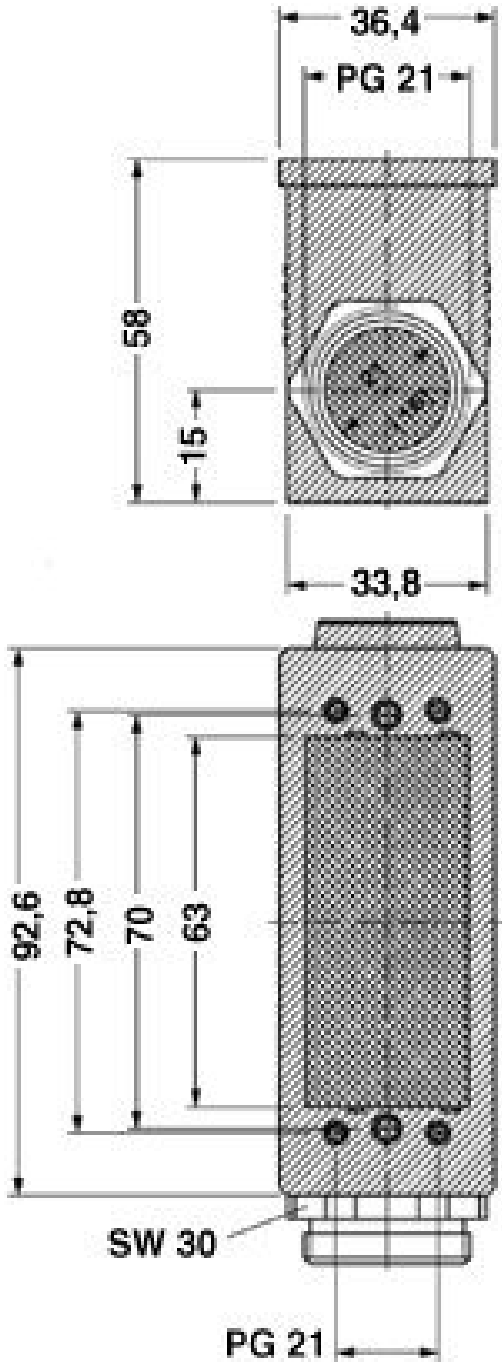

Diagrams/Drawings

Dimensioned drawing