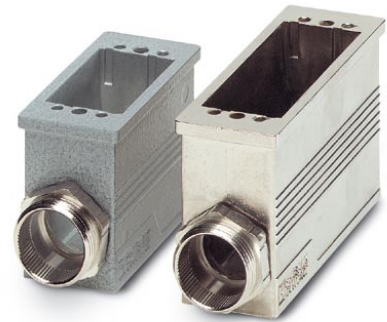

## VC-MEMV-K3

Order No.: 1884500

The illustration shows versions, powder-coated and EMC-coated coupling housing

<http://eshop.phoenixcontact.de/phoenix/treeViewClick.do?UID=1884500>

Coupling housing, made of metal, EMC-coated type 3, number of modules 4, cable screw connection Pg21

Height	58 mm
Number of module slots	4
Housing material	Zinc die-cast
Housing surface material	Nickel-plated
Seal material	EPDM, conductive
Ambient temperature (operation)	-40 °C ... 125 °C

1853997	VC-M-KV-PG21( 7-10,5)	Half screw connection Pg21, made of metal, consisting of rubber seal with one hole and one pressure screw, for type 2 - 4 housings, cable [mm] 7 - 10.5
1854006	VC-M-KV-PG21( 9-13)	Half screw connection Pg21, made of metal, consisting of rubber seal with one hole and one pressure screw, for type 2 - 4 housings, cable [mm] 9 - 13
1854035	VC-M-KV-PG21(11,5-15,5)	Half screw connection Pg21, made of metal, consisting of rubber seal with one hole and one pressure screw, for type 2 - 4 housings, cable [mm] 11.5 - 13.5
1854048	VC-M-KV-PG21(14-18)	Half screw connection Pg21, made of metal, consisting of rubber seal with one hole and one pressure screw, for type 2 - 4 housings, cable [mm] 14 - 18
1854051	VC-M-KV-PG21(17-20,5)	Half screw connection Pg21, made of metal, consisting of rubber seal with one hole and one pressure screw, for type 2 - 4 housings, cable [mm] 17 - 20.5
1885305	VC-M-KV-PG21(20X 7)	Single screw connection PG21, made of metal, consisting of rubber seal with a long hole and pressure screw, for type 2-4 housings, cable [mm] 20 x 7 mm (for flat-ribbon cable)
1854970	VC-M-KV-PG21- 1X8,5/1X12	Half screw connection Pg21, made of metal, consisting of rubber seal with several holes (1 x 8.5 mm/1 x 12 mm) and one pressure screw, for type 2 - 4 housings