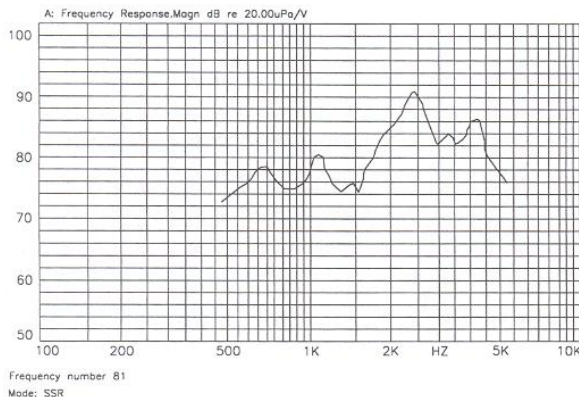

FREQUENCY RESPONSE