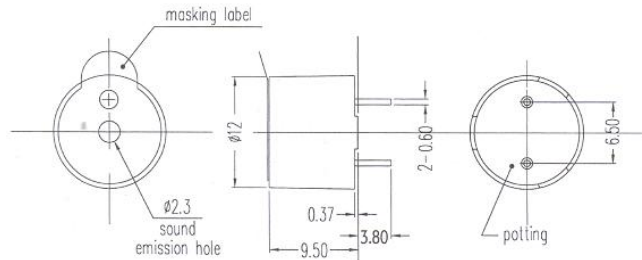

### DIMENSIONS

UNIT : mm  
TOLERANCE : ± 0.3  
HOUSING MATERIAL : PBT

φ 12 × H9.5

Type	Unit	
Color		Black
Rated Voltage	(V)	1.5
Operating Voltage	(V)	1-2
Current Consumption	(mA)	MAX.35
Coil Resistance	(Ω)	16±4.5
Sound Output (Min)	(dB)	85
Resonance Frequency	(Hz)	2400±200
Operating Temp	(C)	-20~+60
Storage Temp	(C)	-30~+70
Weight	(g)	2
Terminal		PIN TYPE
Dimension	mm	12 x H9.5
*applied voltage: Rated Voltage, 1/2 duty, square wave		
*distance for measurement 10cm		