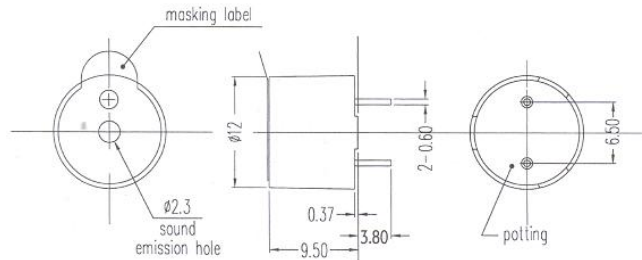

### DIMENSIONS

UNIT : mm  
TOLERANCE : ± 0.3  
HOUSING MATERIAL : PBT

φ 12 × H9.5

Type	Unit	
Color		Black
Rated Voltage	(V)	12
Operating Voltage	(V)	9-15
Current Consumption	(mA)	MAX.40
Coil Resistance	(Ω)	140±14
Sound Output (Min)	(dB)	87
Resonance Frequency	(Hz)	2400±200
Operating Temp	(C)	-20~+60
Storage Temp	(C)	-30~+70
Weight	(g)	2
Terminal		PIN TYPE
Dimension	mm	12 x H9.5
*applied voltage: Rated Voltage, 1/2 duty, square wave		
*distance for measurement 10cm		