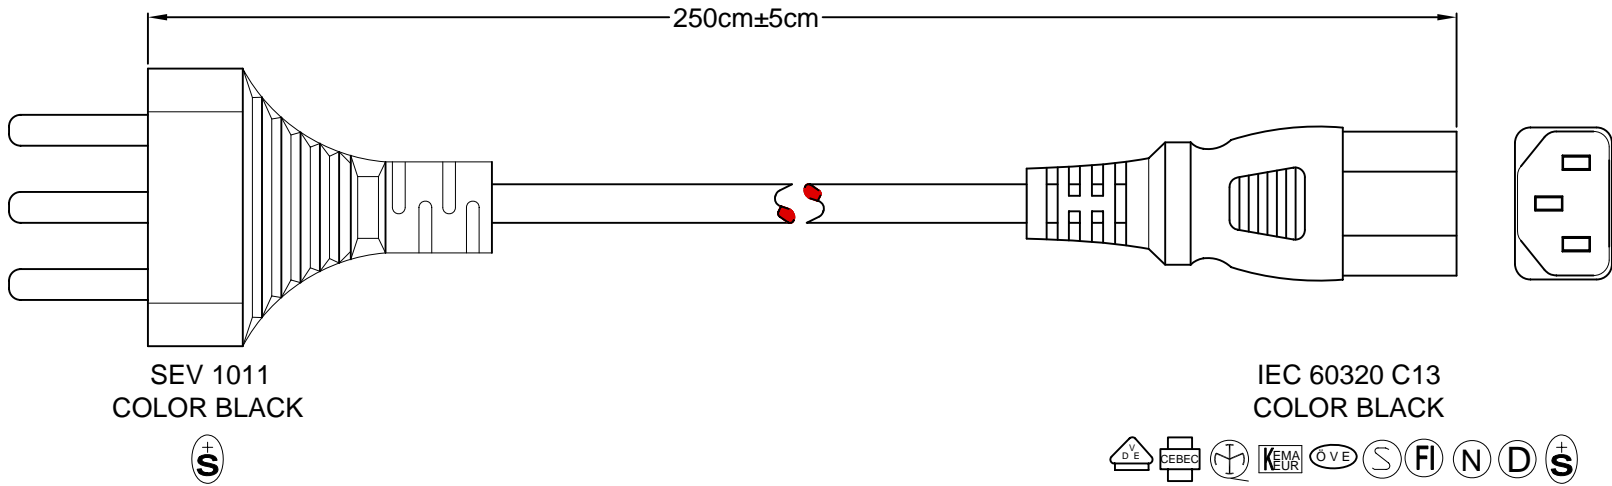

6

5

4

3

2

1

CABLE SPECIFICATIONS

DESCRIPTION	COLOR CODE	NOMINAL O.D.	OVERALL RATING	COLOR	APPROVAL
3x1.0mm² H05VV-F	INT'L	7.2	10A 250V	BLACK	

NOTES:
Packaging specifications: Bulk packed

**RoHS
COMPLIANT**

REV	DATE	CHANGE	CHNG			CHKD			APPR					
			TD	SS	GQ	TD	SS	GQ	PB	TD	PB	PB		
A	10/2/00	ADD PACKAGING SPEC												
B	11/8/00	UPDATED APPROVALS												
C	12/10/01	REVISED / UPDATED												

TOLERANCE IN MM UNLESS OTHERWISE SPECIFIED > 1000 ± 50 <= 1000 ± 30 STRIPPED LENGTH ± 2		
DRAWN BY	SLS	DATE: 10/13/98
CHECK BY	AH	DATE: 10/16/98
APPR BY	LH	DATE: 10/16/98

Power Dynamics, Inc.
Phone: 973-560-0019 Whippany, New Jersey Fax: 973-560-0076

PART: SWISS CORD SET
SEV 1011 TO IEC 60320 C13 FEMALE

13012

PART #: 13012

SIZE: A

SCALE: NTS

ALL DIMENSIONS FOR REFERENCE ONLY
DIMENSIONS ARE IN MILLIMETERS

SHEET 1 of 1
REV: C