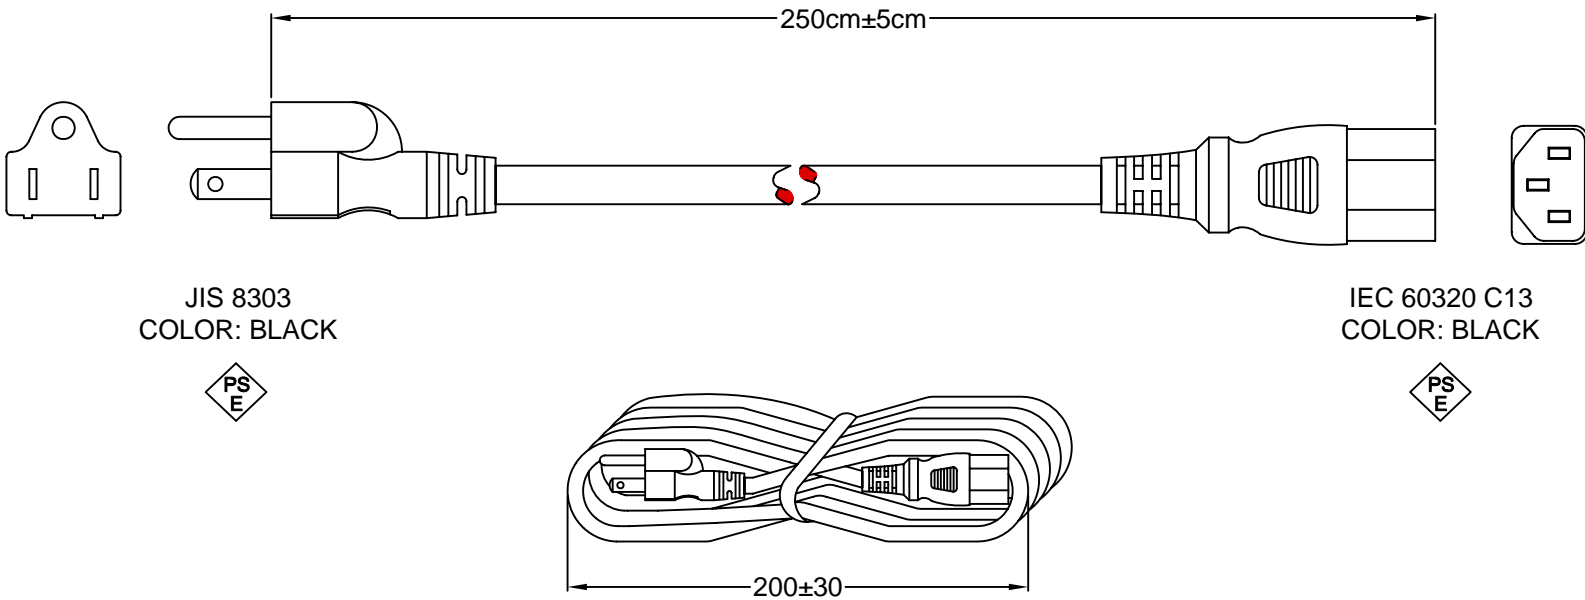

6

5

4

3

2

1

CABLE SPECIFICATIONS

DESCRIPTION	COLOR CODE	-	OVERALL RATING	COLOR	APPROVAL
3x0.75mm ² VCTF	BLACK; WHITE; GREEN	-	7A 125V	BLACK	

NOTES:

1. Actual plug & connector (design & shape) may differ from drawing.

JIS 8303
COLOR: BLACK

IEC 60320 C13
COLOR: BLACK

HANKING DETAIL

**RoHS
COMPLIANT**

REV	DATE	CHANGE	CHNG. CHKD. APPR.		
			PB	TD	JJ
A	11/14/00	UPDATED DRAWING			
B	12/13/01	REVISED / UPDATED	QO	TD	PB
C	9/16/05	CHNG. APPROVALS TO PSE			

PART: JAPAN CORD SET; 250cm LONG
 JIS 8303 TO IEC 60320 C13

19012

SIZE: A
 SCALE: NTS

ALL DIMENSIONS FOR REFERENCE ONLY
 DIMENSIONS ARE IN MILLIMETERS

SHEET 1 of 1
 REV: C