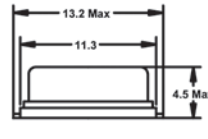

HC49SD Surface Mount