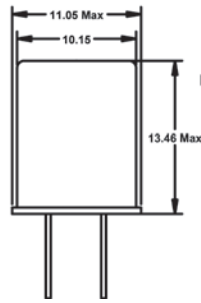

• FOX STANDARD SPECIFICATIONS

PARAMETER	HC49U*	HC49S/49SD	FPX	FE
Frequency Tolerance @ 25°C	±30PPM	±30PPM	±50PPM	±50PPM
Frequency Stability	±50PPM	±50PPM	±100PPM	±50PPM
Operating Temperature Range	-20°C ~ +70°C	-20°C ~ +70°C	-10°C ~ +70°C	-10°C ~ +60°C

*Optional third lead, vinyl sleeves (HC49U only), and mylar spacer. All specifications subject to change without notice.
** Measurements are displayed in Millimeters.

- Inventory Support
- Standard Packages
- Lowest Pricing
- Fox Quality
- Technical Support

HC49U Resistance Weld