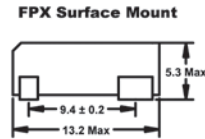

• FOX STANDARD SPECIFICATIONS

PARAMETER	HC49U*	HC49S/49SD	FPX	FE
Frequency Tolerance @ 25°C	±30PPM	±30PPM	±50PPM	±50PPM
Frequency Stability	±50PPM	±50PPM	±100PPM	±50PPM
Operating Temperature Range	-20°C ~ +70°C	-20°C ~ +70°C	-10°C ~ +70°C	-10°C ~ +60°C

*Optional third lead, vinyl sleeves (HC49U only), and mylar spacer. All specifications subject to change without notice.
** Measurements are displayed in Millimeters.

- Inventory Support
- Standard Packages
- Lowest Pricing
- Fox Quality
- Technical Support

HC49SD Surface Mount

Please Refer To Specification Sheets For Details