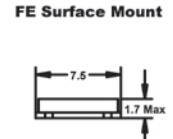

• FOX STANDARD SPECIFICATIONS

PARAMETER	HC49U*	HC49S/49SD	FPX	FE
Frequency Tolerance @ 25°C	±30PPM	±30PPM	±50PPM	±50PPM
Frequency Stability	±50PPM	±50PPM	±100PPM	±50PPM
Operating Temperature Range	-20°C ~ +70°C	-20°C ~ +70°C	-10°C ~ +70°C	-10°C ~ +60°C

*Optional third lead, vinyl sleeves (HC49U only), and mylar spacer. All specifications subject to change without notice.
** Measurements are displayed in Millimeters.

- Inventory Support
- Standard Packages
- Lowest Pricing
- Fox Quality
- Technical Support

HC49SD Surface Mount

Please Refer To Specification Sheets For Details