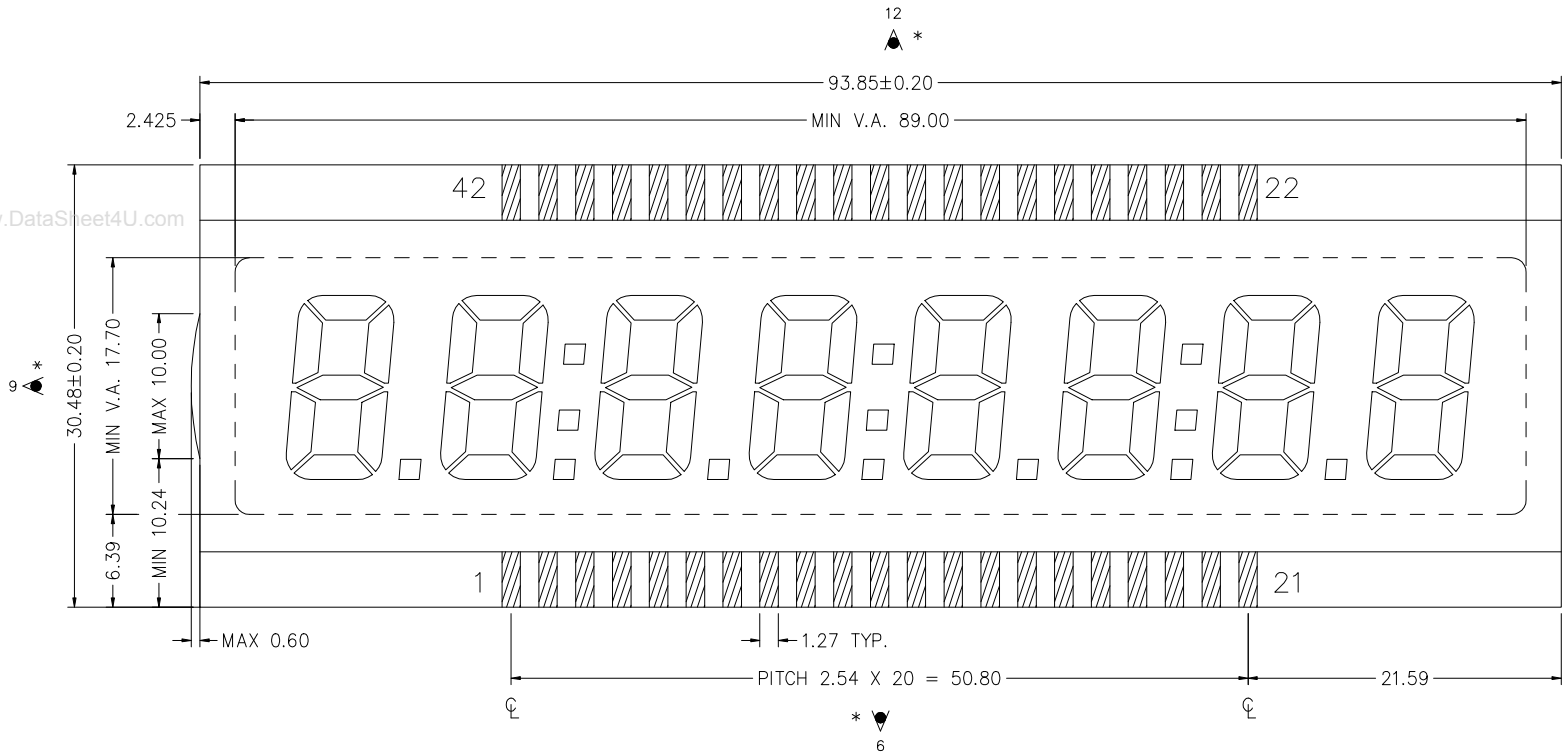

VIM-808-DP, VIM-808-2

DRIVER : Intersil ICM7231

-DP

-2