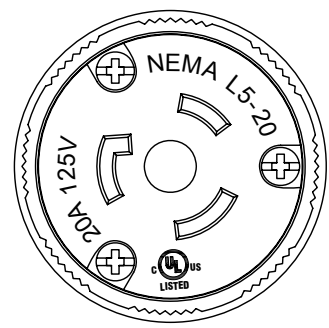

6

5

4

3

2

1

MATERIAL:

Housing & Cord Clamp: Nylon, color black
Contact Holder & Terminal Retainer: Polycarbonate
Contacts: Brass

ELECTRICAL SPECIFICATIONS:

Rated current: 20A
Rated voltage: 125VAC

APPROVALS: 

**RoHS
COMPLIANT**

D

C

B

A

REV	DATE	CHANGE	CHKG	CHECK	APPR

TOLERANCE UNLESS OTHERWISE SPECIFIED	
X	± 1
X.X	± 0.4
X.XX	± 0.13
DRAWN BY	PB
CHECK BY	
APPR BY	
DATE:	5/7/10
DATE:	
DATE:	

Power Dynamics, Inc.		
Phone: 973 560-0019 Whippany, New Jersey Fax: 973 560-0076		
PART: NEMA L5-20R CORD CONNECTOR 20A 125VAC; ASSEMBLY TYPE		
PART #: PD-L520C-B		SHEET 1 of 1
SIZE: A	ALL DIMENSIONS FOR REFERENCE ONLY DIMENSIONS ARE IN MILLIMETERS	REV:
SCALE: NTS		