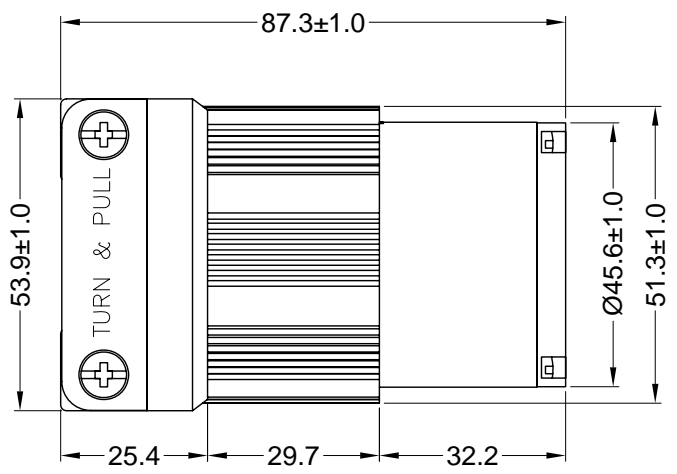

6

5

4

3

2

1

MATERIAL:

Housing & Cord Clamp: Nylon, color black
Contact Holder & Terminal Retainer: Polycarbonate
Contacts: Brass

ELECTRICAL SPECIFICATIONS:

Rated current: 20A
Rated voltage: 125VAC

APPROVALS: 

**RoHS
COMPLIANT**

D

C

B

A

REV	DATE	CHANGE	CHKG	CHECK	APPR

TOLERANCE UNLESS OTHERWISE SPECIFIED	
X	± 1
X.X	± 0.4
X.XX	± 0.13
DRAWN BY	PB
CHECK BY	
APPR BY	
DATE:	5/7/10
DATE:	
DATE:	

Power Dynamics, Inc.		
Phone: 973 560-0019 Whippany, New Jersey Fax: 973 560-0076		
PART: NEMA L5-20R CORD CONNECTOR 20A 125VAC; ASSEMBLY TYPE		
PART #: PD-L520C-B		SHEET 1 of 1
SIZE: A	ALL DIMENSIONS FOR REFERENCE ONLY DIMENSIONS ARE IN MILLIMETERS	REV:
SCALE: NTS		