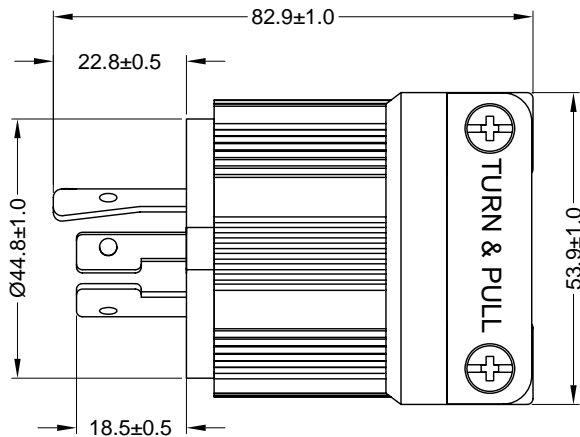

6

5

4

3

2

1

**MATERIAL:**

Housing & Cord Clamp: Nylon, color black  
Blade Holder & Terminal Retainer: Polycarbonate  
Blades: Brass

**ELECTRICAL SPECIFICATIONS:**

Rated current: 20A  
Rated voltage: 125VAC

APPROVALS:  LISTED

**RoHS  
COMPLIANT**

REV	DATE	CHANGE	CHKG	CHKD	APPR

TOLERANCE UNLESS OTHERWISE SPECIFIED	
X	± 1
X.X	± 0.4
X.XX	± 0.13
DRAWN BY	PB
CHECK BY	
APPR BY	
DATE:	5/7/10
DATE:	
DATE:	

<b>Power Dynamics, Inc.</b>		
Phone: 973 560-0019 Whippany, New Jersey Fax: 973 560-0076		
PART: NEMA L5-20P PLUG; 20A 125VAC ASSEMBLY TYPE		
PART #: PD-L520P-B		SHEET 1 of 1
SIZE: A	ALL DIMENSIONS FOR REFERENCE ONLY DIMENSIONS ARE IN MILLIMETERS	REV:
SCALE: NTS		