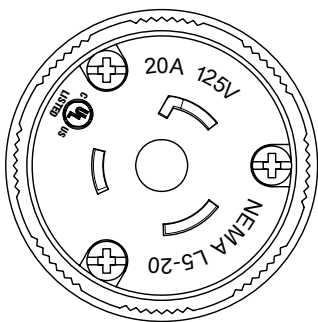

6

5

4

3

2

1

**MATERIAL:**

Housing & Cord Clamp: Nylon, color black  
Blade Holder & Terminal Retainer: Polycarbonate  
Blades: Brass

**ELECTRICAL SPECIFICATIONS:**

Rated current: 20A  
Rated voltage: 125VAC

APPROVALS:  LISTED

**RoHS  
COMPLIANT**

REV	DATE	CHANGE	CHKG	CHKD	APPR

TOLERANCE UNLESS OTHERWISE SPECIFIED	
X	± 1
X.X	± 0.4
X.XX	± 0.13
DRAWN BY	PB
CHECK BY	
APPR BY	
DATE:	5/7/10
DATE:	
DATE:	

<b>Power Dynamics, Inc.</b>		
Phone: 973 560-0019 Whippany, New Jersey Fax: 973 560-0076		
PART: NEMA L5-20P PLUG; 20A 125VAC ASSEMBLY TYPE		
PART #: PD-L520P-B		SHEET 1 of 1
SIZE: A	ALL DIMENSIONS FOR REFERENCE ONLY DIMENSIONS ARE IN MILLIMETERS	REV:
SCALE: NTS		