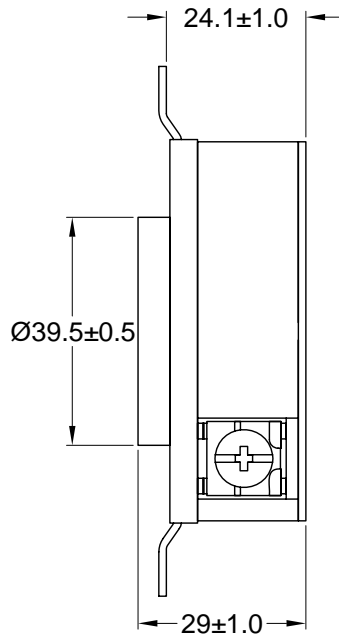

6

5

4

3

2

1

**MATERIAL:**

Housing: PBT, color black  
Bracket: Brass  
Contacts: Brass

**ELECTRICAL SPECIFICATIONS:**

Rated current: 20A  
Rated voltage: 125VAC

APPROVALS:  LISTED

**RoHS  
COMPLIANT**

REV	DATE	CHANGE	CHK	CHK	APPR

TOLERANCE UNLESS OTHERWISE SPECIFIED			
X	± 1		
X.X	± 0.4		
X.XX	± 0.13		
DRAWN BY	PB	DATE:	12/13/10
CHECK BY		DATE:	
APPR BY		DATE:	

<b>Power Dynamics, Inc.</b>		
Phone: 973 560-0019 Whippany, New Jersey Fax: 973 560-0076		
PART: NEMA L5-20R LOCKING RECEPTACLE		
-		
PART #: PD-L520R-B		SHEET 1 of 1
SIZE: A	ALL DIMENSIONS FOR REFERENCE ONLY	
SCALE: NTS	DIMENSIONS ARE IN MILLIMETERS	
		REV: