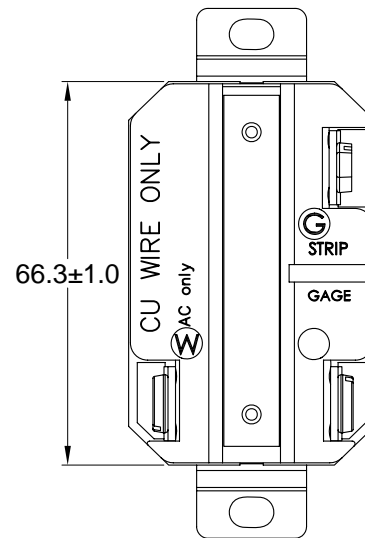

6

5

4

3

2

1

**MATERIAL:**

Housing: PBT, color black  
Bracket: Brass  
Contacts: Brass

**ELECTRICAL SPECIFICATIONS:**

Rated current: 20A  
Rated voltage: 125VAC

APPROVALS:  LISTED

**RoHS  
COMPLIANT**

REV	DATE	CHANGE	CHK	CHK	APPR

TOLERANCE UNLESS OTHERWISE SPECIFIED			
X	± 1		
X.X	± 0.4		
X.XX	± 0.13		
DRAWN BY	PB	DATE:	12/13/10
CHECK BY		DATE:	
APPR BY		DATE:	

<b>Power Dynamics, Inc.</b>		
Phone: 973 560-0019 Whippany, New Jersey Fax: 973 560-0076		
PART: NEMA L5-20R LOCKING RECEPTACLE		
-		
PART #: PD-L520R-B		SHEET 1 of 1
SIZE: A	ALL DIMENSIONS FOR REFERENCE ONLY	
SCALE: NTS	DIMENSIONS ARE IN MILLIMETERS	
		REV: