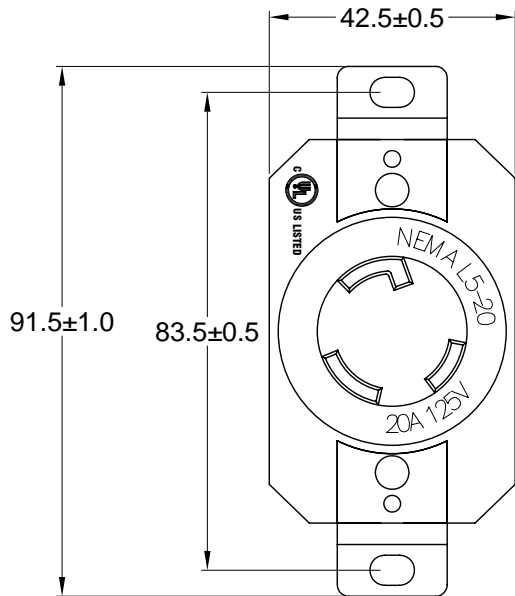

6

5

4

3

2

1

**MATERIAL:**

Housing: PBT, color black  
Bracket: Brass  
Contacts: Brass

**ELECTRICAL SPECIFICATIONS:**

Rated current: 20A  
Rated voltage: 125VAC

APPROVALS:  LISTED

**RoHS  
COMPLIANT**

REV	DATE	CHANGE	CHK	CHK	APPR

TOLERANCE UNLESS OTHERWISE SPECIFIED			
X	± 1		
X.X	± 0.4		
X.XX	± 0.13		
DRAWN BY	PB	DATE:	12/13/10
CHECK BY		DATE:	
APPR BY		DATE:	

<b>Power Dynamics, Inc.</b>		
Phone: 973 560-0019 Whippany, New Jersey Fax: 973 560-0076		
PART: NEMA L5-20R LOCKING RECEPTACLE		
-		
PART #: PD-L520R-B		SHEET 1 of 1
SIZE: A	ALL DIMENSIONS FOR REFERENCE ONLY	
SCALE: NTS	DIMENSIONS ARE IN MILLIMETERS	
		REV: