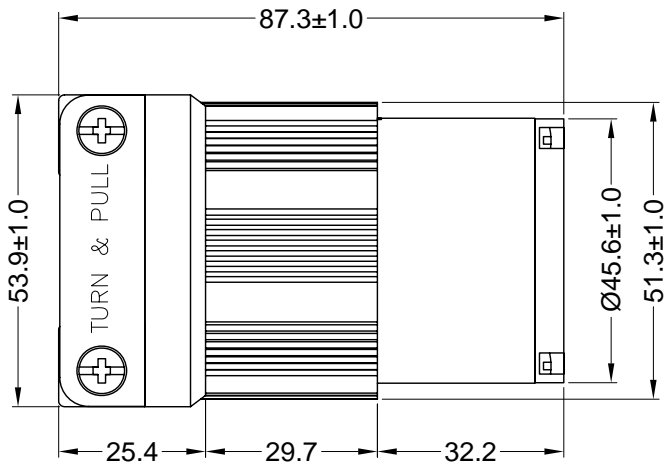

6

5

4

3

2

1

**MATERIAL:**

Housing & Cord Clamp: Nylon, color black  
Contact Holder & Terminal Retainer: Polycarbonate  
Contacts: Brass

**ELECTRICAL SPECIFICATIONS:**

Rated current: 30A  
Rated voltage: 125VAC

APPROVALS:  LISTED

**RoHS  
COMPLIANT**

REV	DATE	CHANGE	CHKG	CHKD	APPR

TOLERANCE UNLESS OTHERWISE SPECIFIED	
X	± 1
X.X	± 0.4
X.XX	± 0.13
DRAWN BY	PB
CHECK BY	
APPR BY	
DATE:	5/7/10
DATE:	
DATE:	

<b>Power Dynamics, Inc.</b>		
Phone: 973 560-0019 Whippany, New Jersey Fax: 973 560-0076		
PART: NEMA L5-30R CORD CONNECTOR 30A 125VAC; ASSEMBLY TYPE		
PART #: PD-L530C-B		SHEET 1 of 1
SIZE: A	ALL DIMENSIONS FOR REFERENCE ONLY DIMENSIONS ARE IN MILLIMETERS	REV:
SCALE: NTS		