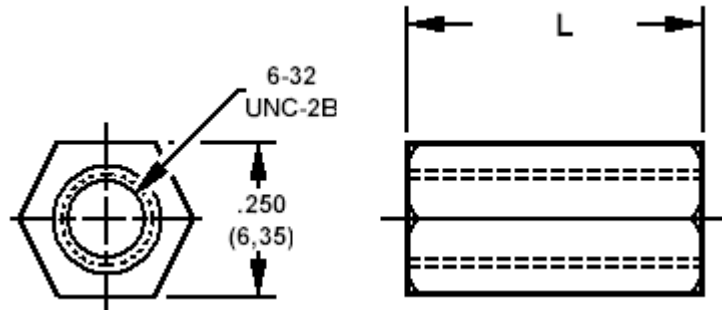

350-3935 Spacer/Stand-off, hexagonal, threaded

How to order code

350-3935-XX-YY-00

Basic Part No XX = L dimension, YY = Plating Finish

DIMENSIONS (XX)		
	(XX)	L
350-3935	-03	.250 (6,35)
	-04	.312 (7,92)
	-05	.375 (9,53)
	-06	.438 (11,13)
	-07	.500 (12,70)
	-08	.625 (15,88)
	-09	.750 (19,05)
	-10	.875 (22,23)
	-11	1.000 (25,40)

MATERIALS			
Component	Material	Finish (YY)	
Spacer/Stand-Off	Brass	-02	-07
		Nickel	Cadmium (plus Chromate)