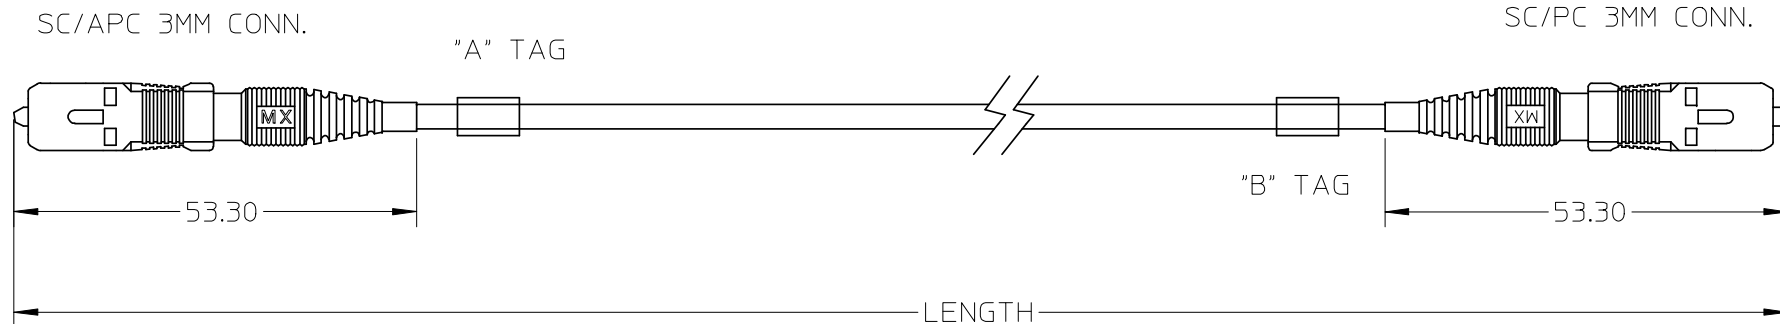

Physical

Cable Length	2.15m (7.05')
Cable Size	3.00mm (.118")
Fiber (Core/Cladding)	9/125µm/G652
Single Ended	No
Wire/Cable Type	Simplex

Material Info

Reference - Drawing Numbers

Sales Drawing	SD-88523-057
---------------	--------------

Search Parts in this Series

[88523Series](#)

885236499	SC/APC-SC/PC SIM SM 3MM 2.15M	2150(+200/-0)
885236414	SC/APC-SC/PC SIM SM 3MM 15M	15000(+200/-0)
885236411	SC/APC-SC/PC SIM SM 3MM 12M	12000(+200/-0)
885236409	SC/APC-SC/PC SIM SM 3MM 10M	10000(+200/-0)
885236407	SC/APC-SC/PC SIM SM 3MM 8M	8000(+200/-0)
885236404	SC/APC-SC/PC SIM SM 3MM 5M	5000(+200/-0)
885236402	SC/APC-SC/PC SIM SM 3MM 3M	3000(+200/-0)
885236401	SC/APC-SC/PC SIM SM 3MM 2M	2000(+200/-0)
885236400	SC/APC-SC/PC SIM SM 3MM 1M	1000(+100/-0)
MX P/N	DESCRIPTION	LENGTH

DIMENSION STYLE		SCALE	DESIGN UNITS
MM ONLY		---	METRIC
DRAWN BY	DATE	TITLE SC/APC-SC/PC SIM SM 3MM	
XP	2008/06/11		
CHECKED BY	DATE		
LISA	2008/06/11	MOLEX INCORPORATED	
APPROVED BY	DATE		
JOHNNY	2008/06/11	DOCUMENT NO.	SHEET NO.
MATERIAL NO.		SD-88523-057	1 OF 1
SIZE	THIS DRAWING CONTAINS INFORMATION THAT IS PROPRIETARY TO MOLEX INCORPORATED AND SHOULD NOT BE USED WITHOUT WRITTEN PERMISSION		
A4			