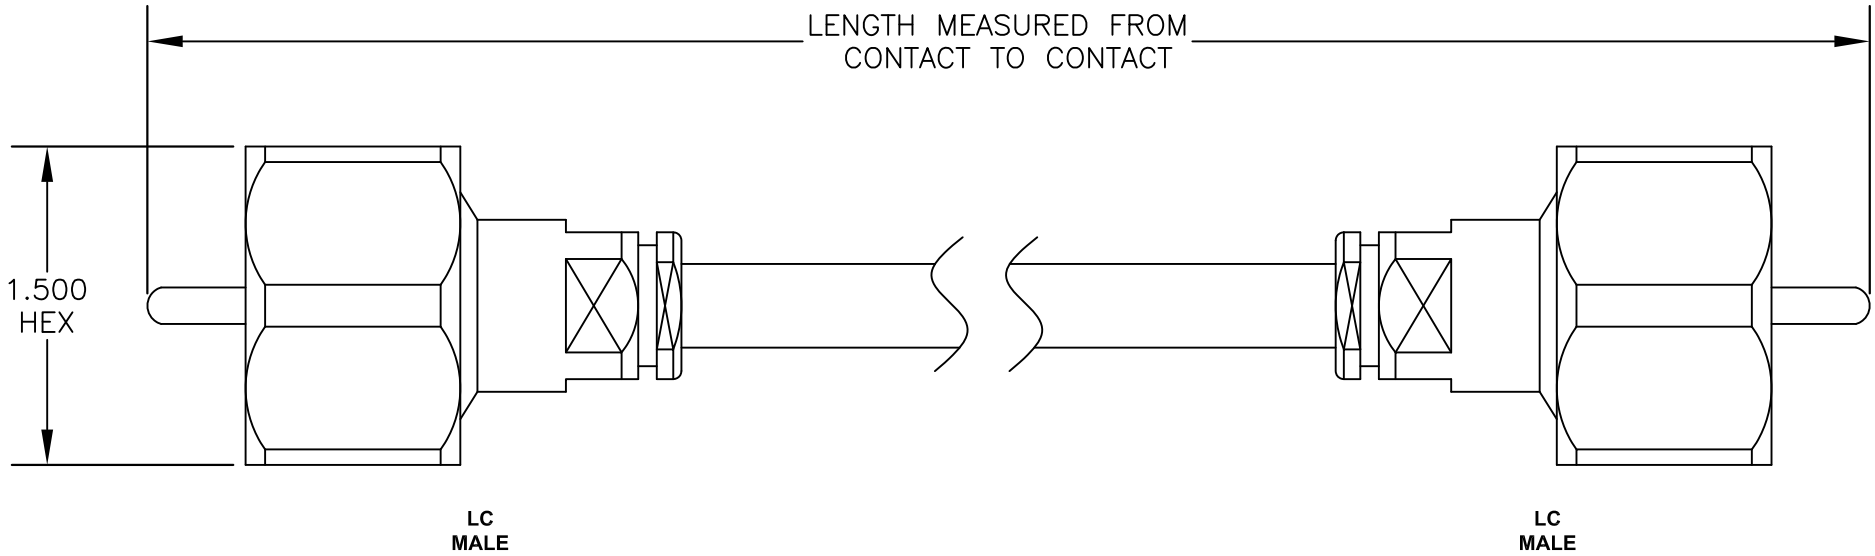

COMPONENTS	IMPEDANCE
LC MALE	50 OHM
LC MALE	50 OHM
RG217/U	50 OHM

Standard Lengths	
-12	12"
-24	24"
-36	36"
-48	48"
-60	60"
-XXX	Custom Length in inches

PASTERNAK ENTERPRISES, INC.
P.O BOX 16759, IRVINE, CA 92623
PHONE (949) 261-1920 FAX (949) 261-7451

WEB ADDRESS: www.pasternack.com
E-MAIL ADDRESS: sales@pasternack.com

COAXIAL & FIBER OPTICS

DWG TITLE PE33537LF-XX	DES. CABLE ASSEMBLY, RG217/U, LC MALE TO LC MALE (LEAD FREE)
----------------------------------	--

REV. A	FSCM NO. 53919	CAD FILE 012408	SCALE N/A	SIZE A	147
--------	----------------	-----------------	-----------	--------	-----

- NOTES:**
1. UNLESS OTHERWISE SPECIFIED ALL DIMENSIONS ARE NOMINAL.
 2. ALL SPECIFICATIONS ARE SUBJECT TO CHANGE WITHOUT NOTICE AT ANY TIME.
 3. DIMENSIONS ARE IN INCHES.
 4. LENGTH TOLERANCE IS $\pm 1.5\%$ OR 10mm, WHICHEVER IS GREATER.