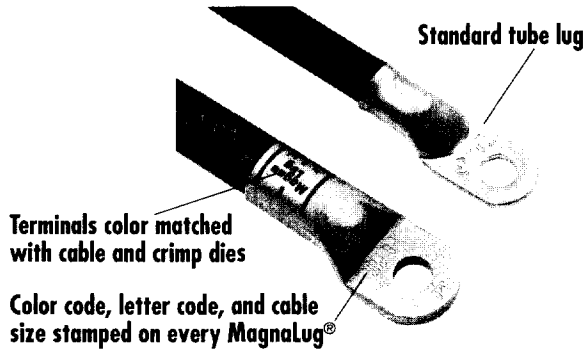

### Features and Benefits

- Wide pad for better electrical contact, thicker pad for greater strength and conductivity
- Exceeds SAE conductivity standards, Recommended Practice J163 and J1811
- Conform to TMC Recommended Practice RP105A, American Trucking Association, for closed eyelet terminals with anti-rotation feature
- Locking MagnaLugs are designed for stud terminal batteries

## Battery Terminals MagnaLugs® for Truck, Bus, Marine, Construction and Farm 19221

- Single or dual cable design
- Stackable for multiple connections to a single terminal
- Locking notches "bite" into lead battery terminal for best contact and to prevent rotation

### Reference Information

- UL listed (UL STD.486A), when applied with Molex Hex Crimp tools 19078-0007 or 19078-0008

Compared to standard tube lugs of the same cable gauge, MagnaLugs have a wider and thicker pad and 80% heavier wall. MagnaLugs are stronger, more conductive and more dependable