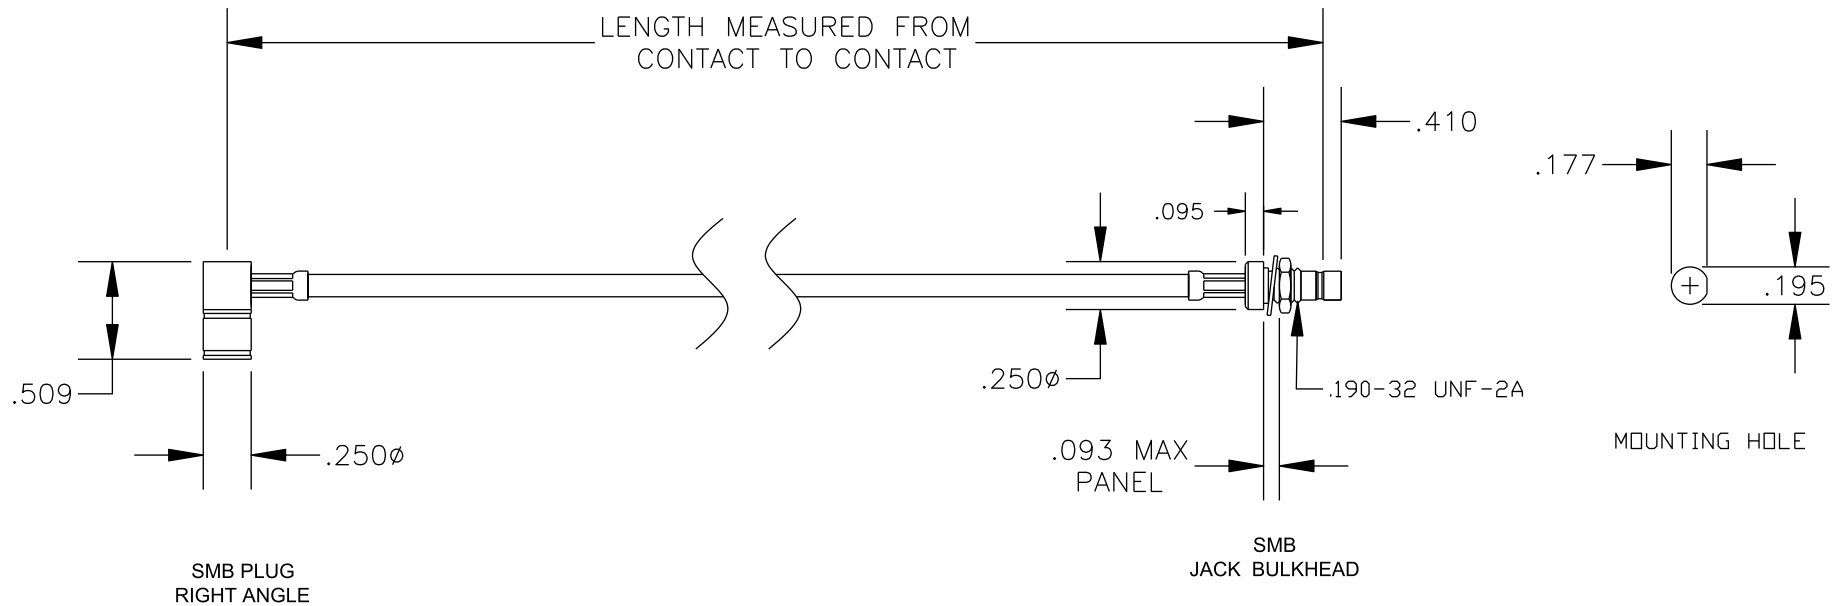

COMPONENTS	IMPEDANCE
SMB PLUG RIGHT ANGLE	50 OHM
SMB JACK BULKHEAD	50 OHM
RG316/U	50 OHM

Standard Lengths	
-12	12"
-24	24"
-36	36"
-48	48"
-60	60"
-XXX	Custom Length in inches

PASTERNAK ENTERPRISES, INC.

P.O BOX 16759, IRVINE, CA 92623
PHONE (949) 261-1920 FAX (949) 261-7451

WEB ADDRESS: www.pasternack.com
E-MAIL ADDRESS: sales@pasternack.com

COAXIAL & FIBER OPTICS

DWG TITLE

PE33675LF-XX

DES. CABLE ASSEMBLY, RG316/U, SMB PLUG RIGHT ANGLE TO SMB JACK BULKHEAD (LEAD FREE)

REV. A **FSCM NO. 53919**

CAD FILE 012408

SCALE N/A

SIZE A 147

NOTES:

1. UNLESS OTHERWISE SPECIFIED ALL DIMENSIONS ARE NOMINAL.
2. ALL SPECIFICATIONS ARE SUBJECT TO CHANGE WITHOUT NOTICE AT ANY TIME.
3. DIMENSIONS ARE IN INCHES.
4. LENGTH TOLERANCE IS $\pm 1.5\%$ OR $\pm 3/8"$, WHICHEVER IS GREATER.