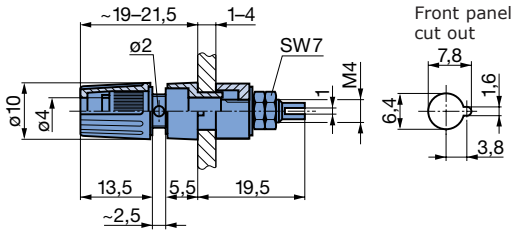

# Universal Terminals 10 mm

- protected probe socket
- safe clamping thread
- same design as Elma knobs

## Contact arrangement

grey ○	black ●	red ●	blue ●	yellow ●	yellow/green ●	green ●
024-2010	024-2020	024-2030	024-2040	024-2050	024-2060	024-2070

Technical Data and Modified Versions see page 158

packing unit: 1 piece

1 mm = 0.04 inch, 1 inch = 25.4 mm

Technical Data and Modified Versions see page 159-160

Items available from stock!