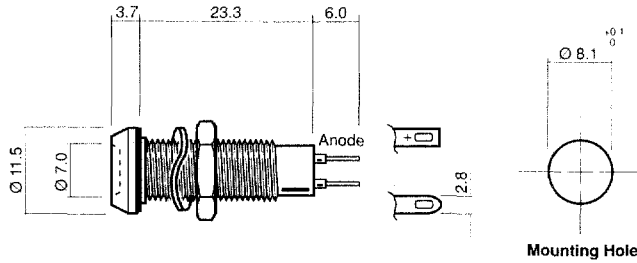

507/508
Series:

NEW PRODUCT

- Voltage range up to 110 VAC
- Nickel plated brass
- MTBF 90,000hrs
- MLQ 10
- Sunlight readable

Ø 8.1 mm Mounting (Sunlight Readable LEDs)

SCALE 1:1
DIMENSIONS IN MM (TYPICAL)