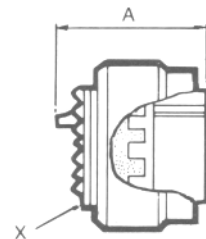

Plugs

56T

62GB-56T
BS9522 F0017 C2092

Basic plug with threaded shell to accept standard cable accessories

Shell Size	A Max	C max	X Thread
08	0.976 24.79	0.750 19.05	7/16 - 28 UNEF
10	0.976 24.79	0.859 21.82	9/16 - 24 NEF
12	0.976 24.79	1.031 26.19	11/16 -24NEF
14	0.976 24.79	1.156 29.36	13/16 - 20 UNEF
16	0.976 24.79	1.281 32.54	15/16 - 20 UNEF
18	0.976 24.79	1.391 35.33	1.1 /16 - 18 NEF
20	0.976 24.79	1.531 38.89	1.3/16 - 18 NEF
22	0.976 24.79	1.656 42.06	1.5/16 - 18 NEF
24	0.976 24.79	1.777 45.14	1.7/16 - 18 NEF

56TG

62GB-56TG
BS9522 F0017 C2093

Basic plug with threaded shell to accept standard cable accessories. Has shell grounding spring fingers

Shell Size	A max	C max	X Thread
08	0.976 24.79	0.750 19.05	7/16 - 28 UNEF
10	0.976 24.79	0.859 21.82	9/16 - 24 NEF
12	0.976 24.79	1.031 26.19	11/16 - 24 NEF
14	0.976 24.79	1.156 29.36	13/16 - 20 UNEF
16	0.976 24.79	1.281 32.54	15/16 - 20 UNEF
18	0.976 24.79	1.391 35.33	1.1 /16 - 18 NEF
20	0.976 24.79	1.531 38.89	1.3/16 - 18 NEF
22	0.976 24.79	1.656 42.06	1.5/16 - 18 NEF
24	0.976 24.79	1.777 45.14	1.7/16 - 18 NEF