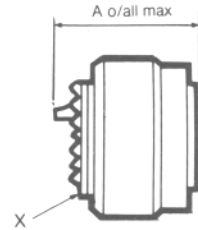

Plugs

56T

62GB-56T
BS9522 F0017 C2092

Basic plug with threaded shell to accept standard cable accessories

Shell Size	A Max	C max	X Thread
08	0.976 24.79	0.750 19.05	7/16 - 28 UNEF
10	0.976 24.79	0.859 21.82	9/16 - 24 NEF
12	0.976 24.79	1.031 26.19	11/16 -24NEF
14	0.976 24.79	1.156 29.36	13/16 - 20 UNEF
16	0.976 24.79	1.281 32.54	15/16 - 20 UNEF
18	0.976 24.79	1.391 35.33	1.1 /16 - 18 NEF
20	0.976 24.79	1.531 38.89	1.3/16 - 18 NEF
22	0.976 24.79	1.656 42.06	1.5/16 - 18 NEF
24	0.976 24.79	1.777 45.14	1.7/16 - 18 NEF

56TG

62GB-56TG
BS9522 F0017 C2093

Basic plug with threaded shell to accept standard cable accessories. Has shell grounding spring fingers

Shell Size	A max	C max	X Thread
08	0.976 24.79	0.750 19.05	7/16 - 28 UNEF
10	0.976 24.79	0.859 21.82	9/16 - 24 NEF
12	0.976 24.79	1.031 26.19	11/16 - 24 NEF
14	0.976 24.79	1.156 29.36	13/16 - 20 UNEF
16	0.976 24.79	1.281 32.54	15/16 - 20 UNEF
18	0.976 24.79	1.391 35.33	1.1 /16 - 18 NEF
20	0.976 24.79	1.531 38.89	1.3/16 - 18 NEF
22	0.976 24.79	1.656 42.06	1.5/16 - 18 NEF
24	0.976 24.79	1.777 45.14	1.7/16 - 18 NEF