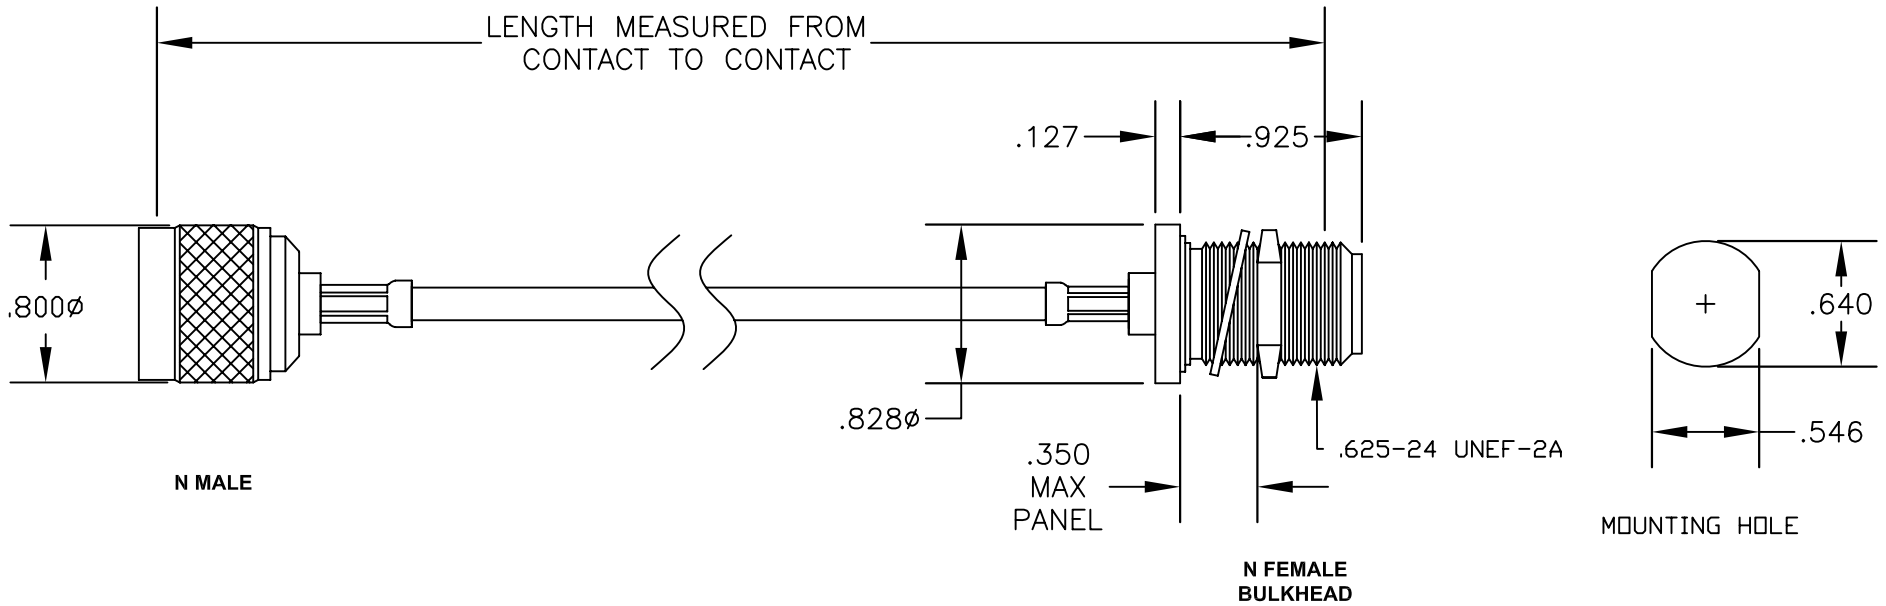

COMPONENTS	IMPEDANCE
N MALE	50 OHM
N FEMALE BULKHEAD	50 OHM
RG400/U	50 OHM

Standard Lengths	
-12	12"
-24	24"
-36	36"
-48	48"
-60	60"
-XXX	Custom Length in inches

PASTERNACK ENTERPRISES, INC.

P.O BOX 16759, IRVINE, CA 92623  
PHONE (949) 261-1920 FAX (949) 261-7451

WEB ADDRESS: [www.pasternack.com](http://www.pasternack.com)  
E-MAIL ADDRESS: [sales@pasternack.com](mailto:sales@pasternack.com)

COAXIAL & FIBER OPTICS

DWG TITLE

**PE3227-XX**

DES.

CABLE ASSEMBLY, RG400/U, N MALE TO N FEMALE BULKHEAD

SIZE A

FSCM NO. 53919

CAD FILE 060407

SCALE N/A

127

NOTES:

1. UNLESS OTHERWISE SPECIFIED ALL DIMENSIONS ARE NOMINAL.
2. ALL SPECIFICATIONS ARE SUBJECT TO CHANGE WITHOUT NOTICE AT ANY TIME.
3. DIMENSIONS ARE IN INCHES.
4. LENGTH TOLERANCE IS  $\pm 1.5\%$  OR  $\pm 3/8"$ , WHICHEVER IS GREATER.