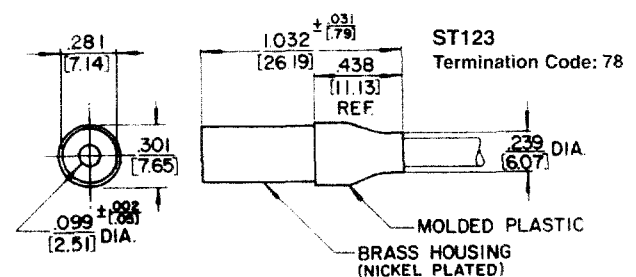

NOTE: Micro-Plug® molded cable assemblies mate with Switchcraft Micro-Jax® TR-2A.

With Micro-Extension Jax® Subminiature Extension Jacks

SPECIFICATIONS

Housing: Plated copper alloy.
Handle: Thermoplastic.
Center Contact: Plated copper alloy.
Insulation: Hard rubber.

CABLE

Standard Shielded—Type W-1032-1.

NOTE: See Standard Cable Chart on page 251 for details. Order by part number from guide on page 250.

Special Cable: We will build assemblies on cable furnished by you, 14 or .16 inch (3.56 or 4.06 mm) outside diameter, or on cable we purchase to your specifications. Jacket must have a temperature rating of 60° C minimum.

◇**ST123:** Subminiature phone jack has outside diameter of .281 inch (7.14 mm), with a .099 inch (2.51 mm) inside diameter bushing. Mates with Switchcraft Micro-Plug® phone plug. Cable clamp provides positive strain relief.

† Special order only. Contact Switchcraft for details

DIMENSIONS ARE FOR REFERENCE ONLY $\frac{\text{Inch}}{(\text{mm})}$

NOTE: Contact your Switchcraft Representative for price and delivery.