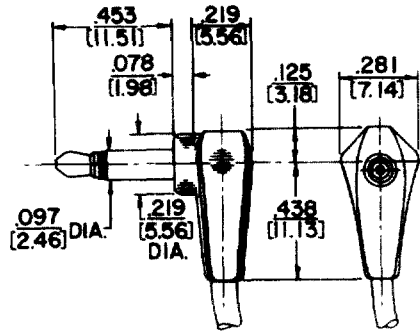

MOLDED CABLE ASSEMBLIES With Micro Plug® Subminiature Phone Plugs

RA850
Termination Code: 61

ST850
Termination Code: 60

DESIGN FEATURES

- Thermoplastic insulation between tip and sleeve circuits.
- "Pear-shaped" one-piece tip rod.
- Cable clamp connects cable shield (or second conductor) to plug sleeve.

SPECIFICATIONS

PLUG

Tip and Sleeve: Plated copper alloy.
Insulation: W-1032-1. Molded thermoplastic.
Sleeve Terminal: Tinned copper alloy.
Molded Handle: Plastic.
Standard Colors: Gray, white, black, brown.
Other colors available on special order.

CABLE

Standard Shielded Cable—Type W-1032-1.

NOTE: See Standard Cable Chart on page 251 for details. Order by part number from guide on page 250.

Special Cable: We will build assemblies on cable furnished by you, 109 inch (2.77 mm) diameter maximum, or on cable we purchase to your specifications. Jacket must have temperature rating of 60° C minimum.

◇**ST123:** Subminiature phone jack has outside diameter of .281 inch (7.14 mm), with a .099 inch (2.51 mm) inside diameter bushing. Mates with Switchcraft Micro-Plug® phone plug. Cable clamp provides positive strain relief.