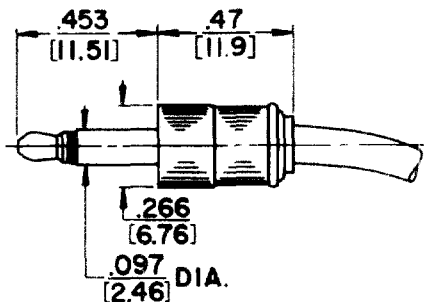

MOLDED CABLE ASSEMBLIES With Micro Plug® Subminiature Phone Plugs

RA850
Termination Code: 61

ST850
Termination Code: 60

DESIGN FEATURES

- Thermoplastic insulation between tip and sleeve circuits.
- "Pear-shaped" one-piece tip rod.
- Cable clamp connects cable shield (or second conductor) to plug sleeve.

SPECIFICATIONS

PLUG

Tip and Sleeve: Plated copper alloy.
Insulation: W-1032-1. Molded thermoplastic.
Sleeve Terminal: Tinned copper alloy.
Molded Handle: Plastic.
Standard Colors: Gray, white, black, brown.
Other colors available on special order.

CABLE

Standard Shielded Cable—Type W-1032-1.

NOTE: See Standard Cable Chart on page 251 for details. Order by part number from guide on page 250.

Special Cable: We will build assemblies on cable furnished by you, 109 inch (2.77 mm) diameter maximum, or on cable we purchase to your specifications. Jacket must have temperature rating of 60° C minimum.

◇**ST123:** Subminiature phone jack has outside diameter of .281 inch (7.14 mm), with a .099 inch (2.51 mm) inside diameter bushing. Mates with Switchcraft Micro-Plug® phone plug. Cable clamp provides positive strain relief.