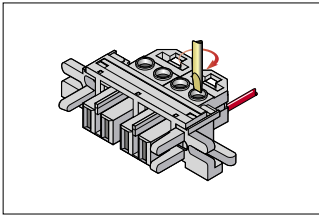

L 207 200 Power connectors

► Expert Range - Screw clamp connection

Female plug.

Body : UL94 V0 - PC

Modular mounting (panel or through panel mounting).

Grey

4 mm² - Spacing 7.62 mm .300"

Ordering details

N. Poles	Weight kg	Packaging	L. mm	Order code
Without flange :				
4	0.0191	30	39.90	1SSA 207 204 R0000
6	0.0287	20	55.10	1SSA 207 206 R0000
8	0.0383	20	70.40	1SSA 207 208 R0000
Other numbers of poles, consult us				
With flanges :				
4	0.0191	30	59.70	1SSA 207 204 R3000
6	0.0287	20	74.90	1SSA 207 206 R3000
8	0.0383	20	90.20	1SSA 207 208 R3000
Other numbers of poles, consult us				

Technical data

	IEC	UL	CSA
Wire size			
Screw			
Solid wire	4 mm ²	22 - 12 AWG	20 - 12 AWG
Stranded wire	4 mm ²	22 - 12 AWG	20 - 12 AWG
With ferrule			
Rated voltage	380 V	300 V	300 V
Rated current	25 A	15 A	20 A
Short-circuit current			
Rated wire size / Gauge	4 mm ²	12 AWG	12 AWG
Storage temperature range	-20 ~ +80 °C		
Insulation resistance	≥ 10 ⁹ Ω		
Wire stripping length	10 mm / .394"		
Recommended screwdriver	3.5 mm / .138"		
Recommended torque	0.6 Nm / 5.3 lb.in		
Protection	IP 20 / NEMA 1		