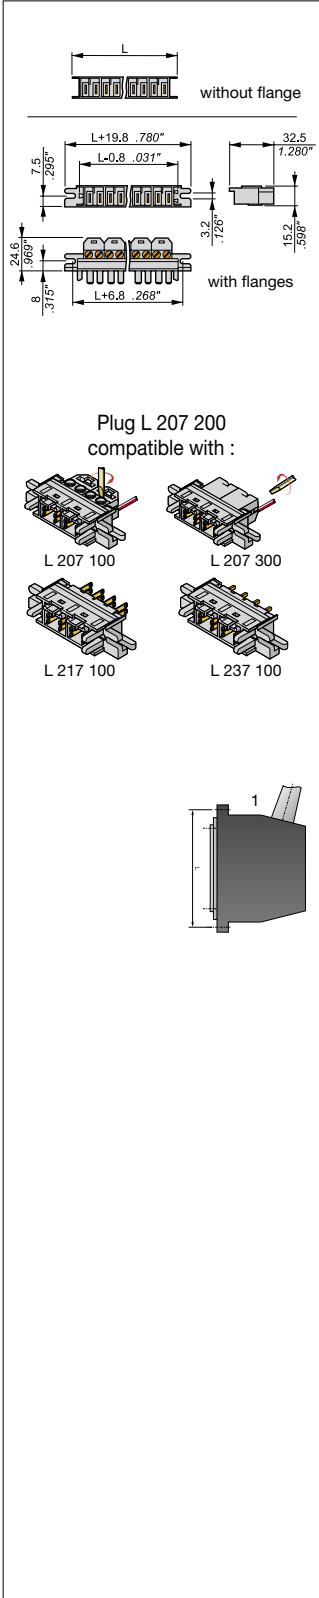

L 207 200 Power connectors

► Expert Range - Screw clamp connection

Female plug.

Body : UL94 V0 - PC

Modular mounting (panel or through panel mounting).

Grey

4 mm² - Spacing 7.62 mm .300"

Ordering details

N. Poles	Weight kg	Packaging	L. mm	Order code
Without flange :				
4	0.0191	30	39.90	1SSA 207 204 R0000
6	0.0287	20	55.10	1SSA 207 206 R0000
8	0.0383	20	70.40	1SSA 207 208 R0000
Other numbers of poles, consult us				
With flanges :				
4	0.0191	30	59.70	1SSA 207 204 R3000
6	0.0287	20	74.90	1SSA 207 206 R3000
8	0.0383	20	90.20	1SSA 207 208 R3000
Other numbers of poles, consult us				

Technical data

	IEC	UL	CSA
Wire size			
Screw			
Solid wire	4 mm ²	22 - 12 AWG	20 - 12 AWG
Stranded wire	4 mm ²	22 - 12 AWG	20 - 12 AWG
With ferrule			
Rated voltage	380 V	300 V	300 V
Rated current	25 A	15 A	20 A
Short-circuit current			
Rated wire size / Gauge	4 mm ²	12 AWG	12 AWG
Storage temperature range	-20 ~ +80 °C		
Insulation resistance	≥ 10 ⁹ Ω		
Wire stripping length	10 mm / .394"		
Recommended screwdriver	3.5 mm / .138"		
Recommended torque	0.6 Nm / 5.3 lb.in		
Protection	IP 20 / NEMA 1		

Accessories

Rep.	Description	Type	Order code	L. mm	Packaging	Weight kg
1	Housing	4 poles	1SSA 299 004 R0100	50.30 mm		
	grey <input type="checkbox"/>	6 poles	1SSA 299 004 R0200	65.50 mm		
	grey <input type="checkbox"/>	8 poles	1SSA 299 004 R0300	80.80 mm		