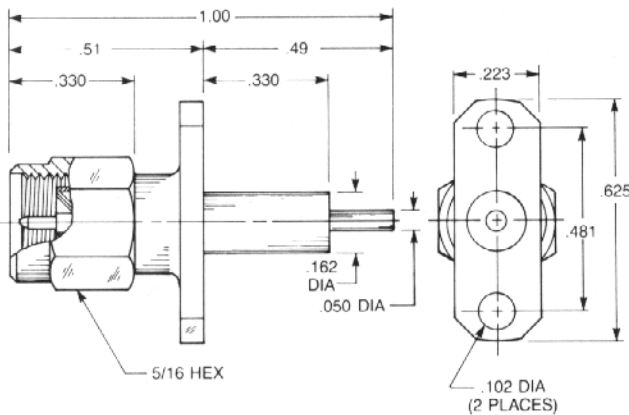

PANEL PLUG RECEPTACLES

Straight Panel Plug Receptacle

- Extended contact and insulator
- 1/2" square flange

Captive contact:

- 9009-1113-000 (Gold plated)
- 9009-9113-000 (Passivated)

Noncaptive contact:

- 9009-1213-000 (Gold plated)
- 9009-9213-000 (Passivated)

Straight Panel Plug Receptacle

- Extended contact and insulator
- 2-hole flange

Captive contact:

- 9055-1113-000 (Gold plated)
- 9055-9113-000 (Passivated)

Noncaptive contact:

- 9055-1213-000 (Gold plated)
- 9055-9213-000 (Passivated)

Straight Panel Plug Receptacle

- Solder pot contact
- 1/2" square flange

Captive contact:

- 9409-1113-000 (Gold plated)
- 9409-9113-000 (Passivated)

Straight Panel Plug Receptacle

- Solder pot contact
- 2-hole flange

Captive contact:

9109-1113-000 (Gold plated)

9109-9113-000 (Passivated)

Noncaptive contact:

9109-1213-000 (Gold plated)

9109-9213-000 (Passivated)

Straight Panel Plug Receptacle

- Tab contact
- 2-hole flange