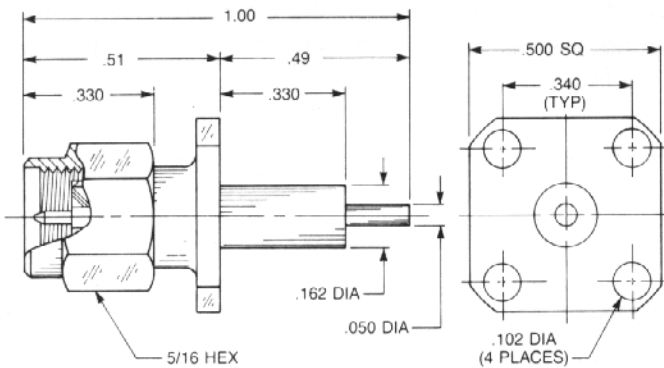

PANEL PLUG RECEPTACLES

Straight Panel Plug Receptacle

- Extended contact and insulator
- 1/2" square flange

Captive contact:

- 9009-1113-000 (Gold plated)
- 9009-9113-000 (Passivated)

Noncaptive contact:

- 9009-1213-000 (Gold plated)
- 9009-9213-000 (Passivated)

Straight Panel Plug Receptacle

- Extended contact and insulator
- 2-hole flange

Captive contact:

- 9055-1113-000 (Gold plated)
- 9055-9113-000 (Passivated)

Noncaptive contact:

- 9055-1213-000 (Gold plated)
- 9055-9213-000 (Passivated)

Straight Panel Plug Receptacle

- Solder pot contact
- 1/2" square flange

Captive contact:

- 9409-1113-000 (Gold plated)
- 9409-9113-000 (Passivated)

Straight Panel Plug Receptacle

- Solder pot contact
- 2-hole flange