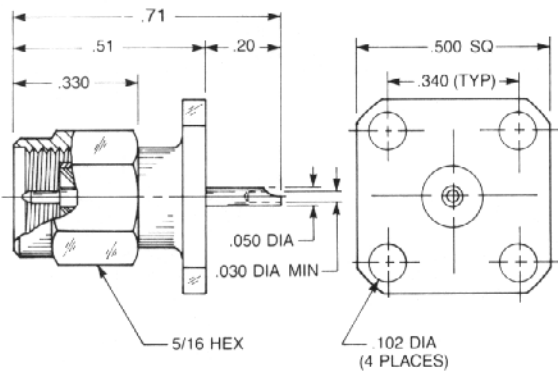

Straight Panel Plug Receptacle

- Extended contact and insulator
- 2-hole flange

Captive contact:

- 9055-1113-000 (Gold plated)
- 9055-9113-000 (Passivated)

Noncaptive contact:

- 9055-1213-000 (Gold plated)
- 9055-9213-000 (Passivated)

Straight Panel Plug Receptacle

- Solder pot contact
- 1/2" square flange

Captive contact:

- 9409-1113-000 (Gold plated)
- 9409-9113-000 (Passivated)

Straight Panel Plug Receptacle

- Solder pot contact
- 2-hole flange