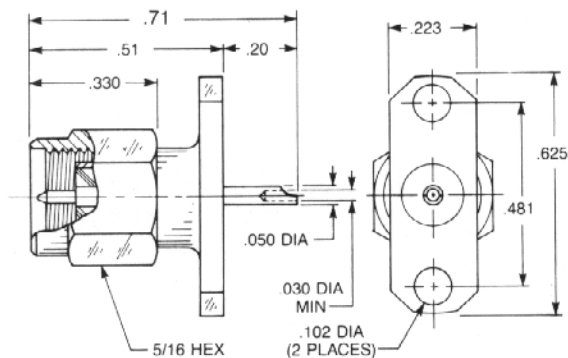

Straight Panel Plug Receptacle

- Extended contact and insulator
- 2-hole flange

Captive contact:

- 9055-1113-000 (Gold plated)
- 9055-9113-000 (Passivated)

Noncaptive contact:

- 9055-1213-000 (Gold plated)
- 9055-9213-000 (Passivated)

Straight Panel Plug Receptacle

- Solder pot contact
- 1/2" square flange

Captive contact:

- 9409-1113-000 (Gold plated)
- 9409-9113-000 (Passivated)

Straight Panel Plug Receptacle

- Solder pot contact
- 2-hole flange