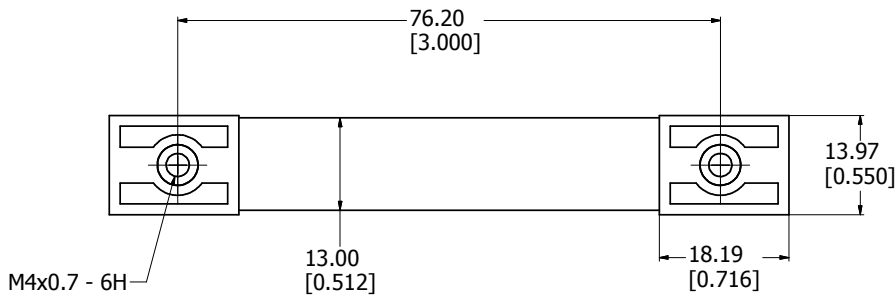

SIDE VIEW

EXPLODED HANDLE ASSEMBLY

BOTTOM VIEW

1427GBC, BB, GC		
Part #	Plastic End Post	Aluminum Bar Handle
1427GBC	Black	Clear
1427GBB	Black	Black
1427GGC	Grey	Clear
Hardware		
2 Screws - Countersink M4 X 10		
2 Washers		
**note handle sold singly		