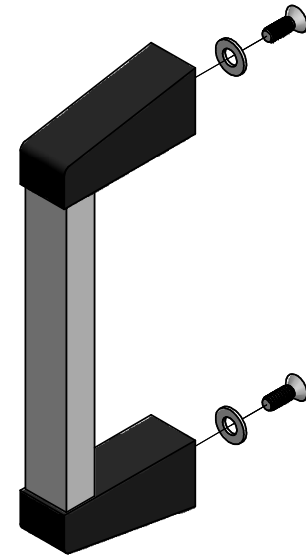

SIDE VIEW

EXPLODED HANDLE ASSEMBLY

BOTTOM VIEW

1427GBC, BB, GC		
Part #	Plastic End Post	Aluminum Bar Handle
1427GBC	Black	Clear
1427GBB	Black	Black
1427GGC	Grey	Clear
Hardware		
2 Screws - Countersink M4 X 10		
2 Washers		
**note handle sold singly		

HAMMOND  
MANUFACTURING™

1427GBC, BB, GC