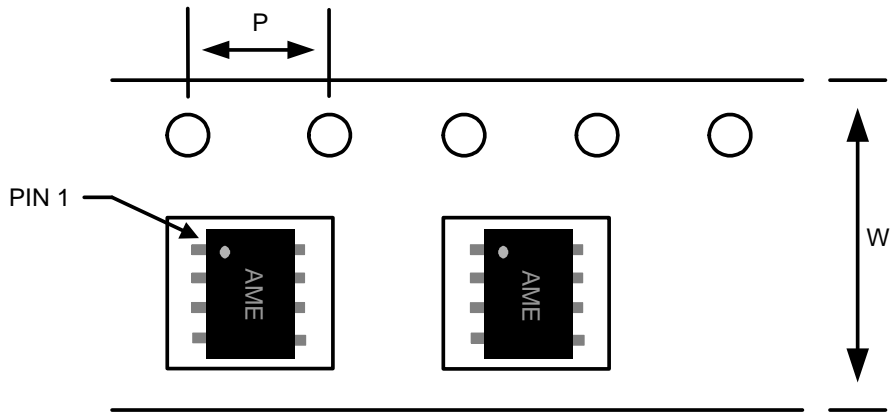

SOP-8

Carrier Tape, Number of Components Per Reel and Reel Size

Package	Carrier Width (W)	Pitch (P)	Part Per Full Reel	Reel Size
SOP-8	12.0±0.1 mm	4.0±0.1 mm	2500pcs	330±1 mm