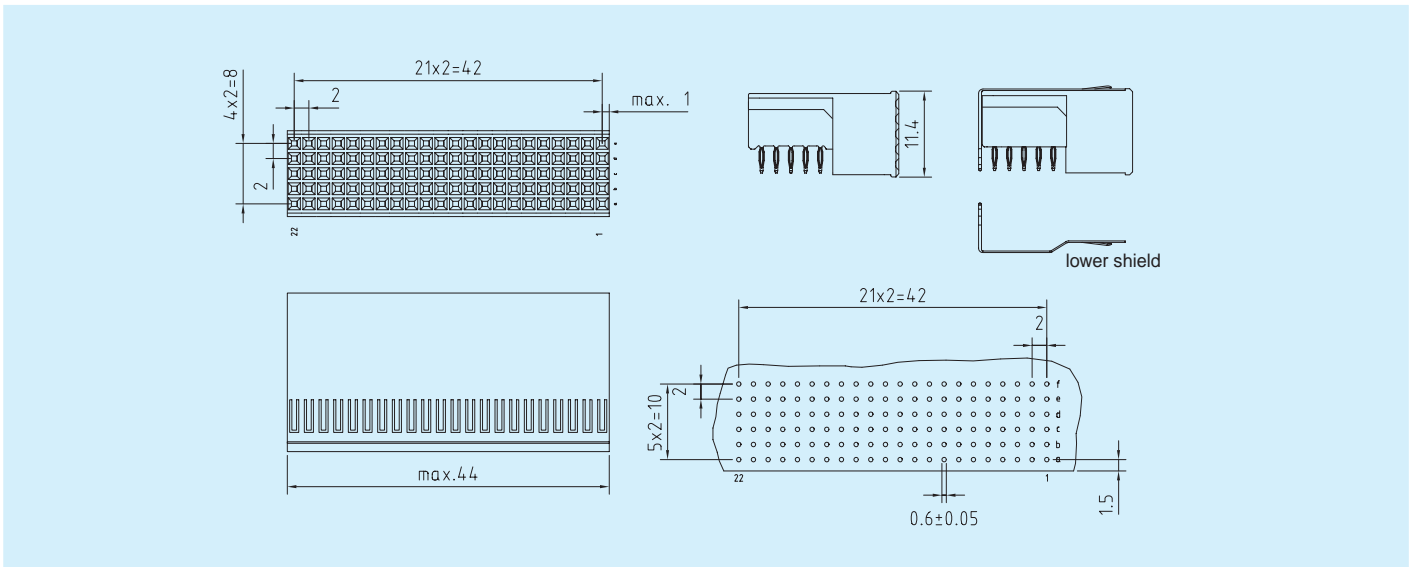

Female Connectors Type B

Type	No. of Positions	Part Numbers
connector without shielding	125	CHM-F-B25-P1-0-1*
		CHM-F-B25-P1-0-2**
connector with shielding	125	CHM-F-B25-P1-S-1*
		CHM-F-B25-P1-S-2**
lower shield		CHM120230-9001