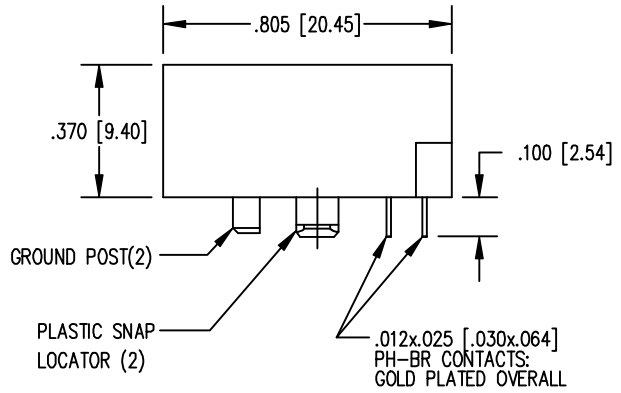

PART NO. SS-611515-NF-P-1

FOR REFERENCE ONLY

PC BOARD TOP VIEW

DIMENSIONS FOR KEY-1

NOTES:

- 1.) DIMENSIONS SHOWN ARE FOR PART ID AND REFERENCE ONLY, TOLERANCES ARE $\pm .003 [0.076]$.

THIRD ANGLE PROJECTION