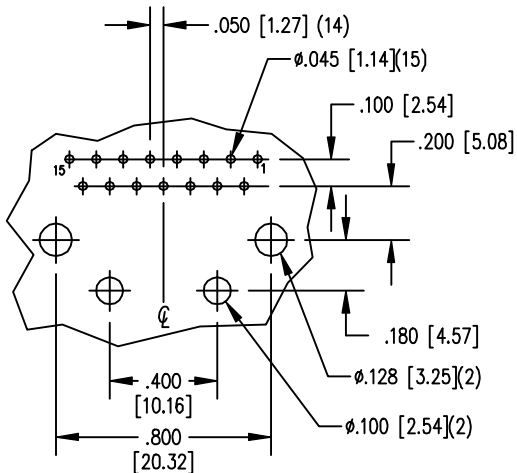

PART NO. SS-611515-NF-P-1

FOR REFERENCE ONLY

PC BOARD TOP VIEW

DIMENSIONS FOR KEY-1

NOTES:

- 1.) DIMENSIONS SHOWN ARE FOR PART ID AND REFERENCE ONLY, TOLERANCES ARE $\pm .003 [0.076]$.

THIRD ANGLE PROJECTION