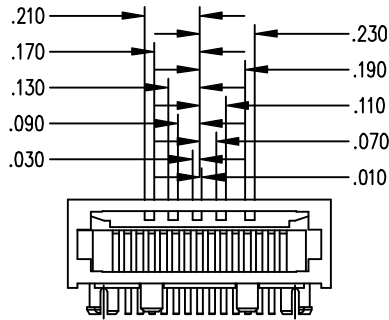

Stewart Connector Systems, Inc.
 Insilco Technologies Group
 11118 Susquehanna Trail South
 Glen Rock, PA 17327-9199
 (717) 235-7512 Fax: (717) 235-7954

REV.	REVISION CHANGES
A3	NEW FORMAT/CORRECTIONS TO PRINT

PART NO. SS-611515-NF-P-1

FOR REFERENCE ONLY

PC BOARD TOP VIEW

DIMENSIONS FOR KEY-1

NOTES:

- 1.) DIMENSIONS SHOWN ARE FOR PART ID AND REFERENCE ONLY, TOLERANCES ARE $\pm .003 [0.076]$.

THIRD ANGLE PROJECTION