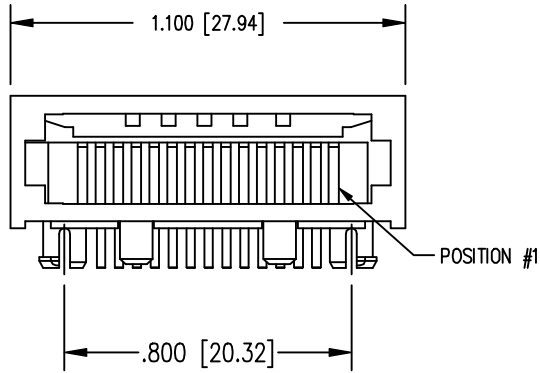

Stewart Connector Systems, Inc.
 Insilco Technologies Group
 11118 Susquehanna Trail South
 Glen Rock, PA 17327-9199
 (717) 235-7512 Fax: (717) 235-7954

REV.	REVISION CHANGES
A3	NEW FORMAT/CORRECTIONS TO PRINT

PART NO. SS-611515-NF-P-1

FOR REFERENCE ONLY

PC BOARD TOP VIEW

DIMENSIONS FOR KEY-1

NOTES:

- 1.) DIMENSIONS SHOWN ARE FOR PART ID AND REFERENCE ONLY, TOLERANCES ARE $\pm .003 [0.076]$.

THIRD ANGLE PROJECTION