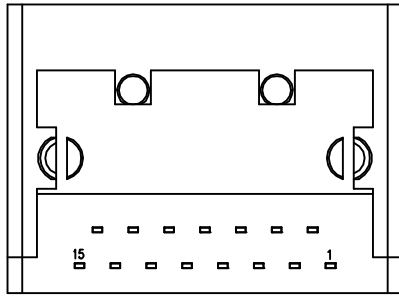

Stewart Connector Systems, Inc.
 Insilco Technologies Group
 11118 Susquehanna Trail South
 Glen Rock, PA 17327-9199
 (717) 235-7512 Fax: (717) 235-7954

REV.	REVISION CHANGES
A3	NEW FORMAT/CORRECTIONS TO PRINT

PART NO. SS-611515-NF-P-1

FOR REFERENCE ONLY

PC BOARD TOP VIEW

DIMENSIONS FOR KEY-1

NOTES:

- 1.) DIMENSIONS SHOWN ARE FOR PART ID AND REFERENCE ONLY, TOLERANCES ARE $\pm .003 [0.076]$.

THIRD ANGLE PROJECTION