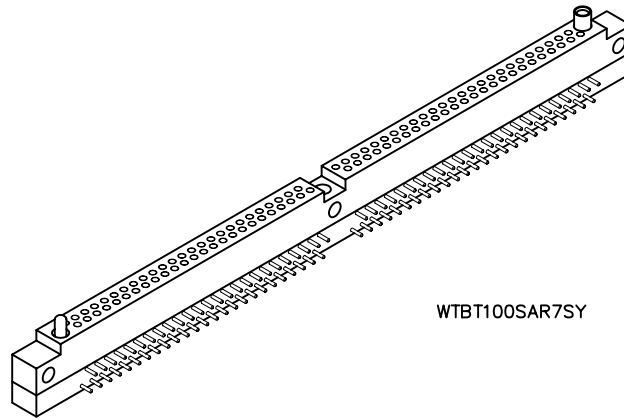

2 · ROW Extender Board Connector*

.100"

WTBT

100 Contacts

WTBT100SAR7SY

RECEPTACLE

| DIMENSIONS | | | | | | |
|------------|-------|-------|-------|-------|-------|-------|
| SIZE | A | B | C | D | E | F |
| 100 | 2.725 | 2.950 | 6.150 | 5.650 | 2.400 | 2.400 |