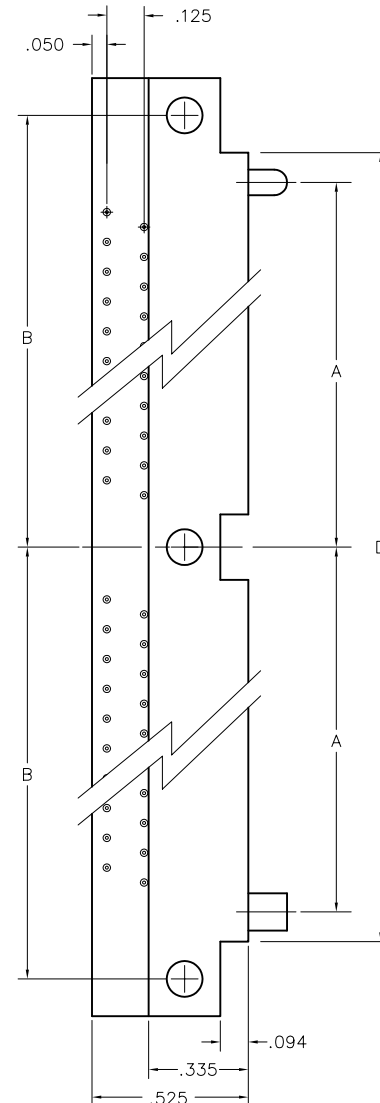

2 · ROW Extender Board Connector*

.100"

WTBT

100 Contacts

WTBT100SAR7SY

RECEPTACLE

| DIMENSIONS | | | | | | |
|------------|-------|-------|-------|-------|-------|-------|
| SIZE | A | B | C | D | E | F |
| 100 | 2.725 | 2.950 | 6.150 | 5.650 | 2.400 | 2.400 |