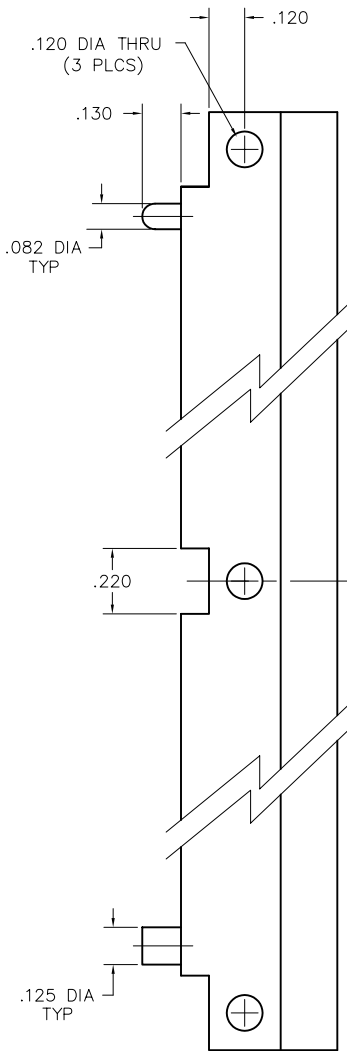

2 · ROW Extender Board Connector*

.100"

WTBT

100 Contacts

WTBT100SAR7SY

RECEPTACLE

| DIMENSIONS | | | | | | |
|------------|-------|-------|-------|-------|-------|-------|
| SIZE | A | B | C | D | E | F |
| 100 | 2.725 | 2.950 | 6.150 | 5.650 | 2.400 | 2.400 |