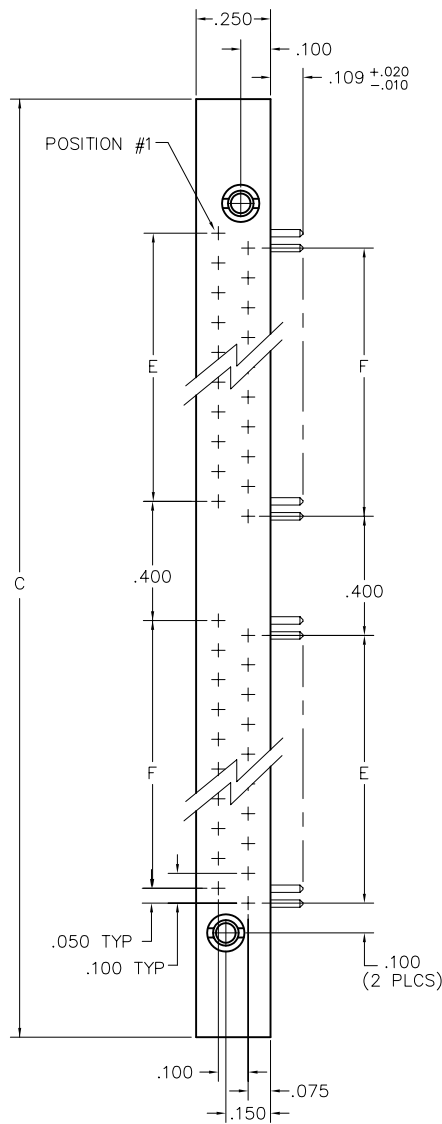

2 · ROW Extender Board Connector*

.100"

WTBT

100 Contacts

WTBT100SAR7SY

RECEPTACLE

| DIMENSIONS | | | | | | |
|------------|-------|-------|-------|-------|-------|-------|
| SIZE | A | B | C | D | E | F |
| 100 | 2.725 | 2.950 | 6.150 | 5.650 | 2.400 | 2.400 |